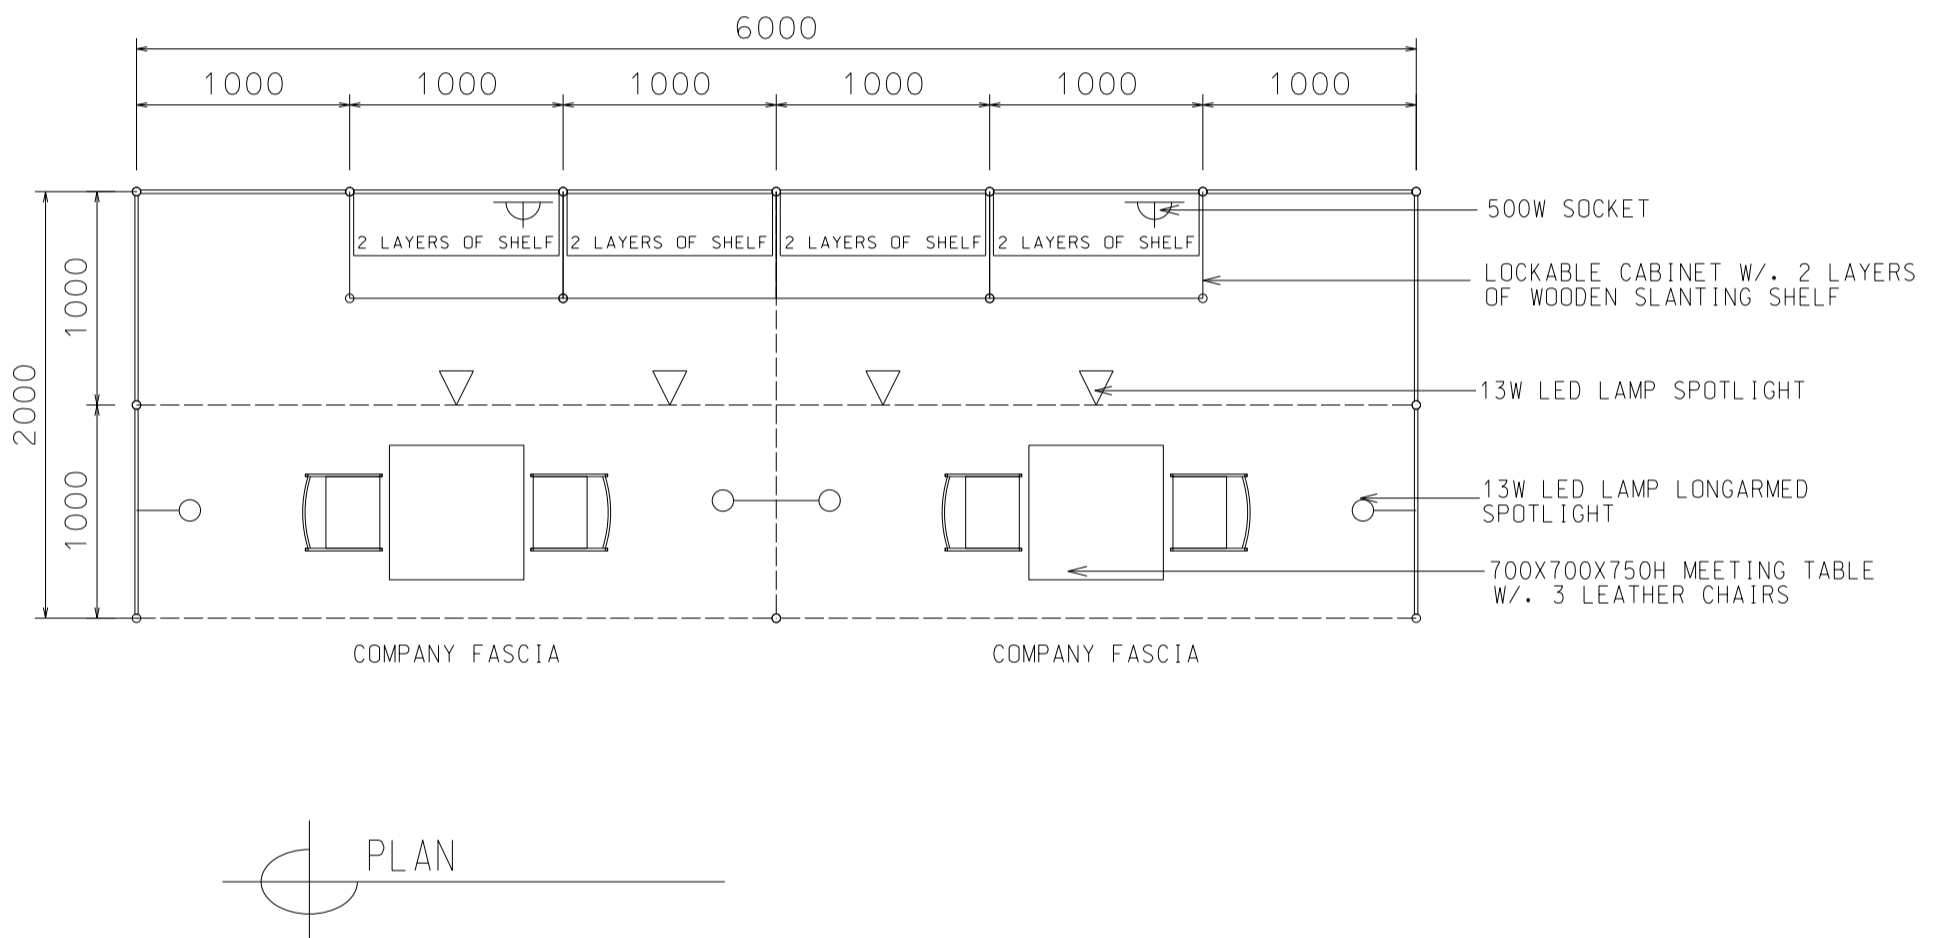

6Mx 2M Standard Booth (A)

六米乘二米標準攤位 (A)

BOOTH SPECIFICATIONS		QTY.
	1000W x 500D x 750H CABINET	4
	2000W x 300D SLOPE WOODEN DISPLAY SHELF	4
	13W LED LAMP SPOTLIGHT (YELLOW LIGHT)	4
	13W LED LAMP LONGARMED SPOTLIGHT (YELLOW LIGHT)	4
	700W x 700D x 750H MEETING TABLE	2
	BLACK LEATHER CHAIR	4
	CEILING BEAM	8M
	500W SOCKET	2
	RUBBISH BIN & CARPET (12sqm.)	