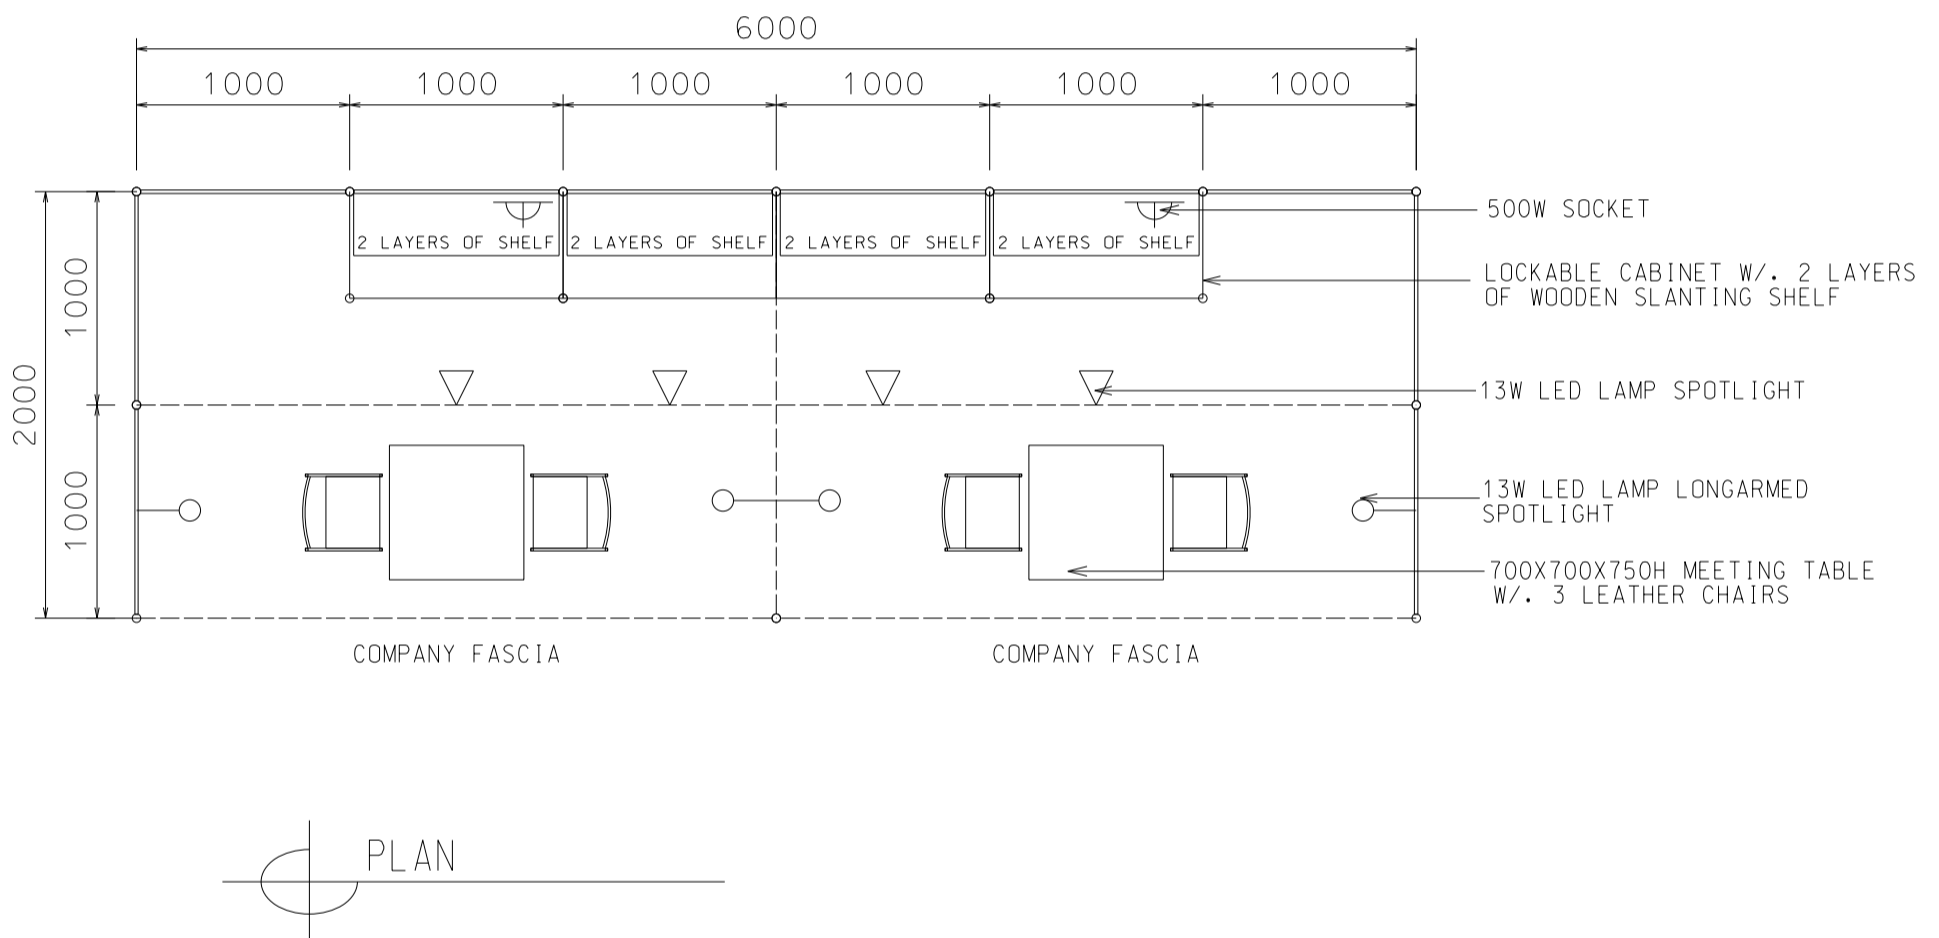

6Mx 2M Standard Booth (A)

六米乘二米標準攤位 (A)

BOOTH SPECIFICATIONS		QTY.
	1000W x 500D x 750H CABINET	4
	2000W x 300D SLOPE WOODEN DISPLAY SHELF	4
	13W LED LAMP SPOTLIGHT (YELLOW LIGHT)	4
	13W LED LAMP LONGARMED SPOTLIGHT (YELLOW LIGHT)	4
	700W x 700D x 750H MEETING TABLE	2
	BLACK LEATHER CHAIR	4
	CEILING BEAM	8M
	500W SOCKET	2
	RUBBISH BIN & CARPET (12sqm.)	

4M x 3M Left Corner Booth (A)

四米乘三米左邊角位攤位 (A)

PLAN

PERSPECTIVE

ELEVATION

BOOTH SPECIFICATIONS		QTY.
	1000W x 500D x 750H CABINET	4
	2000W x 300D SLOPE WOODEN DISPLAY SHELF	4
	13W LED LAMP SPOTLIGHT (YELLOW LIGHT)	4
	13W LED LAMP LONGARMED SPOTLIGHT (YELLOW LIGHT)	4
	700W x 700D x 750H MEETING TABLE	1
	BLACK LEATHER CHAIR	3
	CEILING BEAM	4M
	500W SOCKET	1
	RUBBISH BIN & CARPET (12sqm.)	

BOOTH SPECIFICATIONS		QTY.
	1000W x 500D x 750H CABINET	4
	2000W x 300D SLOPE WOODEN DISPLAY SHELF	4
	13W LED LAMP SPOTLIGHT (YELLOW LIGHT)	4
	13W LED LAMP LONGARMED SPOTLIGHT (YELLOW LIGHT)	4
	700W x 700D x 750H MEETING TABLE	2
	BLACK LEATHER CHAIR	4
	CEILING BEAM	4M
	500W SOCKET	2
	RUBBISH BIN & CARPET (12sqm.)	

4M x 3M Right Corner Booth (A)

四米乘三米右邊角位攤位 (A)

BOOTH SPECIFICATIONS		QTY.
	1000W x 500D x 750H CABINET	4
	2000W x 300D SLOPE WOODEN DISPLAY SHELF	4
	23W ENERGY SAVING LAMP SPOTLIGHT(YELLOW LIGHT)	4
	23W ENERGY SAVING LAMP LONGARMED SPOTLIGHT (YELLOW LIGHT)	4
	700W x 700D x 750H MEETING TABLE	1
	BLACK LEATHER CHAIR	3
	CEILING BEAM	4M
	500W SOCKET	1
	RUBBISH BIN & CARPET (12sqm.)	