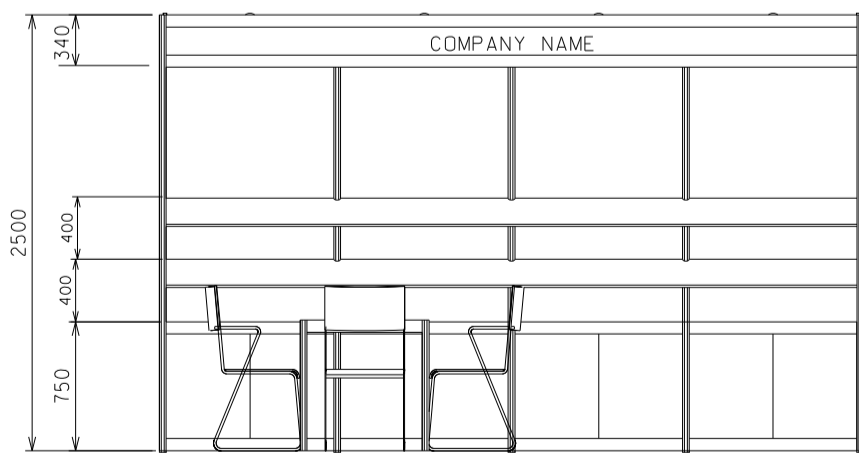

IMPORTANT NOTICE AMENDMENT OF BOOTH LIGHTING SPECIFICATIONS

ALL LIGHTS SPECIFIED AS 23 WATT ENERGY SAVING LAMPS (BOTH SPOTLIGHT/LONGARMED) ON THIS DRAWING WILL BE CHANGED TO **13 WATT LED LAMPS**, WITH EFFECT ON THE 1st of JANUARY 2019.

4M x 3M Right Corner Booth (A)

四米乘三米右邊角位攤位 (A)

BOOTH SPECIFICATIONS		QTY.
	1000W x 500D x 750H CABINET	4
	2000W x 300D SLOPE WOODEN DISPLAY SHELF	4
	23W ENERGY SAVING LAMP SPOTLIGHT(YELLOW LIGHT)	4
	23W ENERGY SAVING LAMP LONGARMED SPOTLIGHT (YELLOW LIGHT)	4
	700W x 700D x 750H MEETING TABLE	1
	BLACK LEATHER CHAIR	3
	CEILING BEAM	4M
	500W SOCKET	1
	RUBBISH BIN & CARPET (12sqm.)	

*The Hong Kong Trade Development Council reserves the right to change the configuration if necessary.
*如有需要，香港貿易發展局有權更改攤位結構。