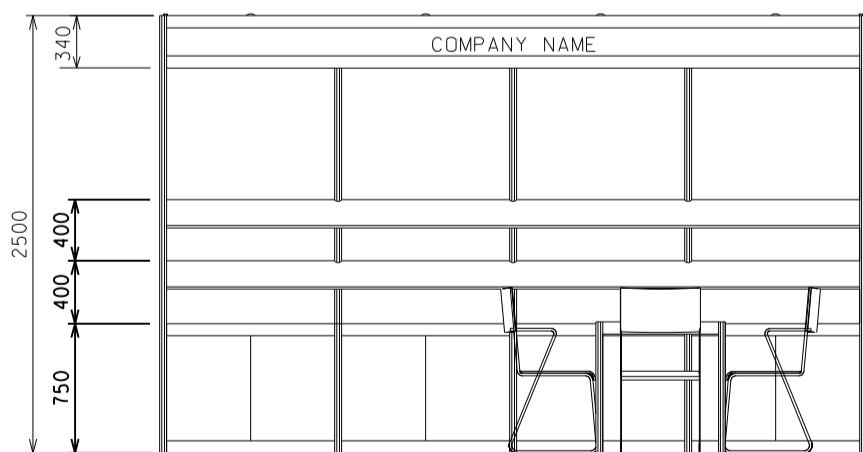

6Mx 2M Standard Booth (A)

六米乘二米標準攤位 (A)

BOOTH SPECIFICATIONS		QTY.
	1000W x 500D x 750H CABINET	4
	2000W x 300D SLOPE WOODEN DISPLAY SHELF	4
	13W LED LAMP SPOTLIGHT (YELLOW LIGHT)	4
	13W LED LAMP LONGARMED SPOTLIGHT (YELLOW LIGHT)	4
	700W x 700D x 750H MEETING TABLE	2
	BLACK LEATHER CHAIR	4
	CEILING BEAM	8M
	500W SOCKET	2
	RUBBISH BIN & CARPET (12sqm.)	

4M x 3M Left Corner Booth (A)

四米乘三米左邊角位攤位 (A)

PLAN

PERSPECTIVE

ELEVATION

BOOTH SPECIFICATIONS		QTY.
	1000W x 500D x 750H CABINET	4
	2000W x 300D SLOPE WOODEN DISPLAY SHELF	4
	13W LED LAMP SPOTLIGHT (YELLOW LIGHT)	4
	13W LED LAMP LONGARMED SPOTLIGHT (YELLOW LIGHT)	4
	700W x 700D x 750H MEETING TABLE	1
	BLACK LEATHER CHAIR	3
	CEILING BEAM	4M
	500W SOCKET	1
	RUBBISH BIN & CARPET (12sqm.)	

*The Hong Kong Trade Development Council reserves the right to change the configuration if necessary.

*如有需要，香港貿易發展局有權更改攤位結構。

4M x 3M Standard Booth (Special Booth)

四米乘三米標準攤位

(For 2nos. of 6sqm booth exhibitor only)

BOOTH SPECIFICATIONS		QTY.
	1000W x 500D x 750H CABINET	4
	2000W x 300D SLOPE WOODEN DISPLAY SHELF	4
	13W LED LAMP SPOTLIGHT (YELLOW LIGHT)	4
	13W LED LAMP LONGARMED SPOTLIGHT (YELLOW LIGHT)	4
	700W x 700D x 750H MEETING TABLE	2
	BLACK LEATHER CHAIR	4
	CEILING BEAM	4M
	500W SOCKET	2
	RUBBISH BIN & CARPET (12sqm.)	