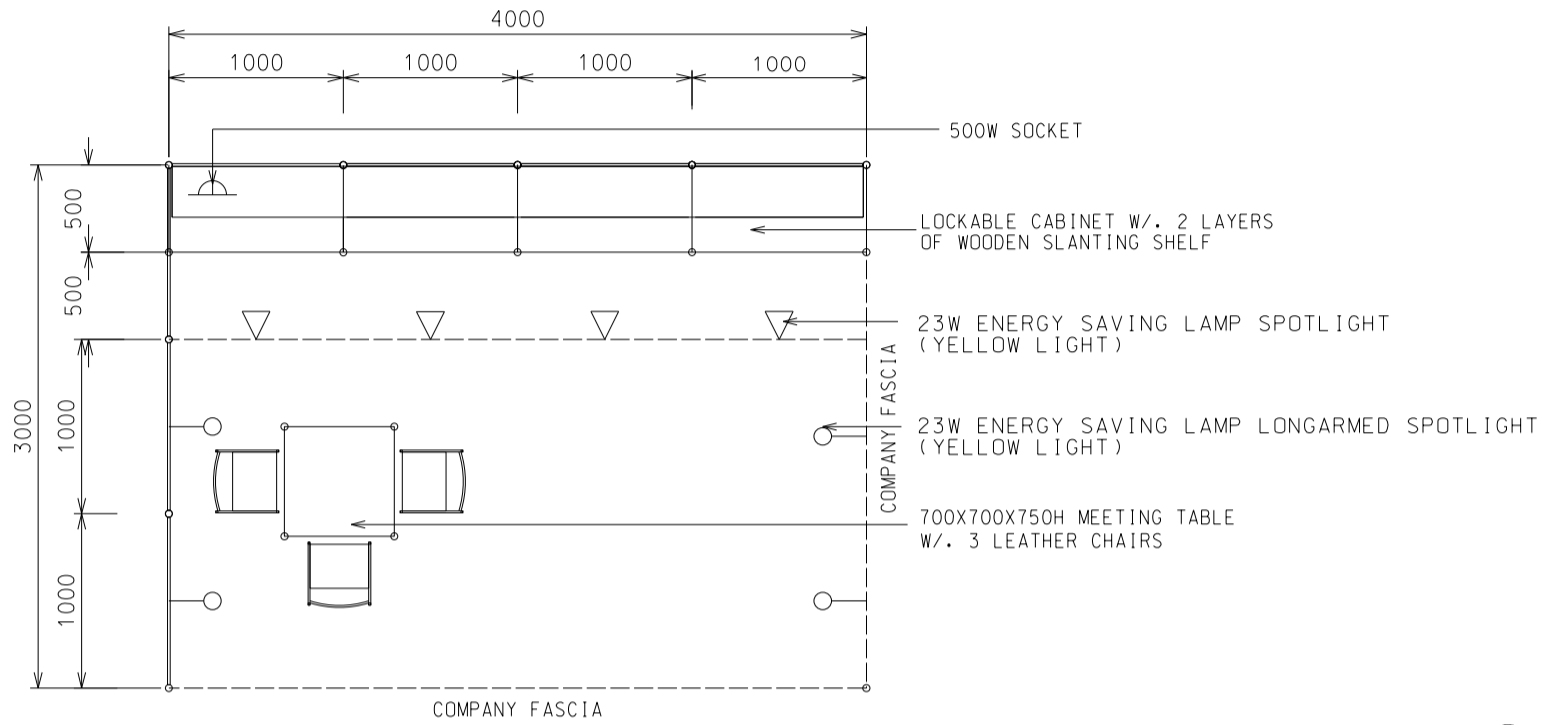

4M x 3M Left Corner Booth (A)

四米乘三米左邊角位攤位 (A)

PLAN

PERSPECTIVE

ELEVATION

BOOTH SPECIFICATIONS		QTY.
	1000W x 500D x 750H CABINET	4
	2000W x 300D SLOPE WOODEN DISPLAY SHELF	4
	13W LED LAMP SPOTLIGHT (YELLOW LIGHT)	4
	13W LED LAMP LONGARMED SPOTLIGHT (YELLOW LIGHT)	4
	700W x 700D x 750H MEETING TABLE	1
	BLACK LEATHER CHAIR	3
	CEILING BEAM	4M
	500W SOCKET	1
	RUBBISH BIN & CARPET (12sqm.)	

BOOTH SPECIFICATIONS		QTY.
	1000W x 500D x 750H CABINET	4
	2000W x 300D SLOPE WOODEN DISPLAY SHELF	4
	13W LED LAMP SPOTLIGHT (YELLOW LIGHT)	4
	13W LED LAMP LONGARMED SPOTLIGHT (YELLOW LIGHT)	4
	700W x 700D x 750H MEETING TABLE	2
	BLACK LEATHER CHAIR	4
	CEILING BEAM	4M
	500W SOCKET	2
	RUBBISH BIN & CARPET (12sqm.)	

4M x 3M Right Corner Booth (A)

四米乘三米右邊角位攤位 (A)

BOOTH SPECIFICATIONS		QTY.
	1000W x 500D x 750H CABINET	4
	2000W x 300D SLOPE WOODEN DISPLAY SHELF	4
	23W ENERGY SAVING LAMP SPOTLIGHT(YELLOW LIGHT)	4
	23W ENERGY SAVING LAMP LONGARMED SPOTLIGHT (YELLOW LIGHT)	4
	700W x 700D x 750H MEETING TABLE	1
	BLACK LEATHER CHAIR	3
	CEILING BEAM	4M
	500W SOCKET	1
	RUBBISH BIN & CARPET (12sqm.)	