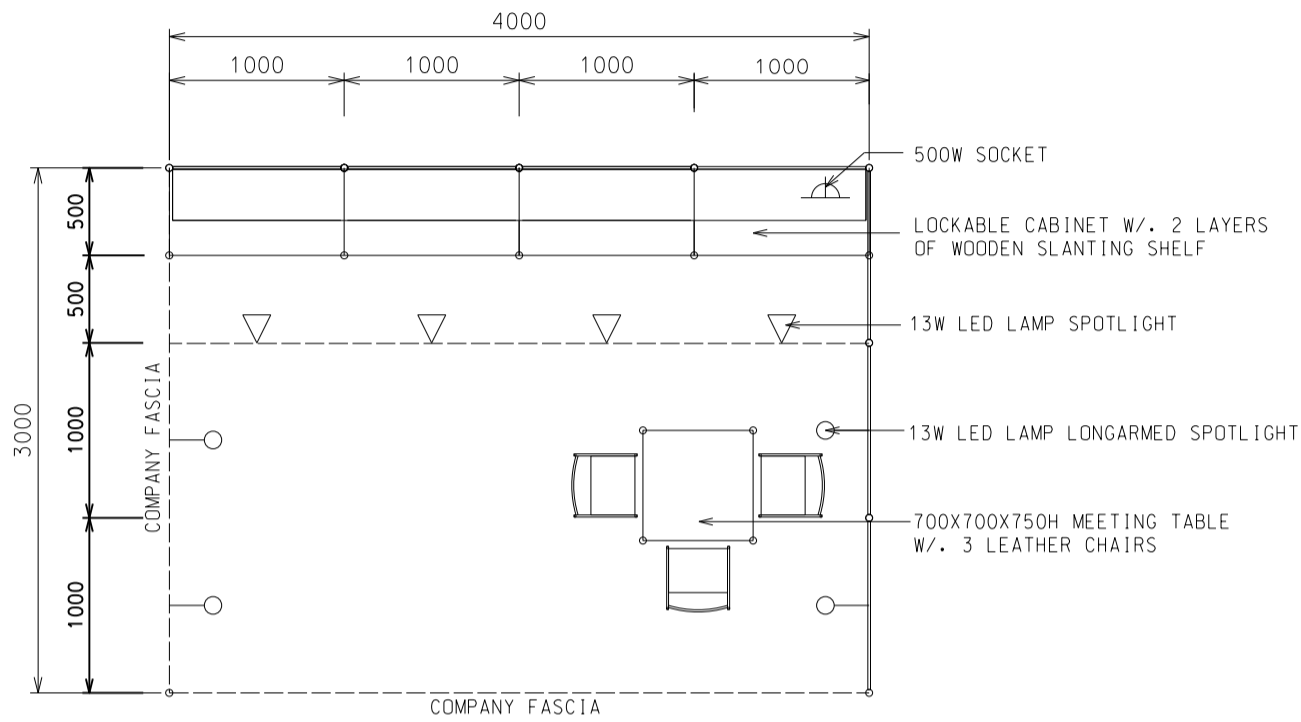

6Mx 2M Standard Booth (A)

六米乘二米標準攤位 (A)

BOOTH SPECIFICATIONS		QTY.
	1000W x 500D x 750H CABINET	4
	2000W x 300D SLOPE WOODEN DISPLAY SHELF	4
	13W LED LAMP SPOTLIGHT (YELLOW LIGHT)	4
	13W LED LAMP LONGARMED SPOTLIGHT (YELLOW LIGHT)	4
	700W x 700D x 750H MEETING TABLE	2
	BLACK LEATHER CHAIR	4
	CEILING BEAM	8M
	500W SOCKET	2
	RUBBISH BIN & CARPET (12sqm.)	

4M x 3M Left Corner Booth (A)

四米乘三米左邊角位攤位 (A)

PLAN

PERSPECTIVE

ELEVATION

BOOTH SPECIFICATIONS		QTY.
	1000W x 500D x 750H CABINET	4
	2000W x 300D SLOPE WOODEN DISPLAY SHELF	4
	13W LED LAMP SPOTLIGHT (YELLOW LIGHT)	4
	13W LED LAMP LONGARMED SPOTLIGHT (YELLOW LIGHT)	4
	700W x 700D x 750H MEETING TABLE	1
	BLACK LEATHER CHAIR	3
	CEILING BEAM	4M
	500W SOCKET	1
	RUBBISH BIN & CARPET (12sqm.)	

BOOTH SPECIFICATIONS		QTY.
	1000W x 500D x 750H CABINET	4
	2000W x 300D SLOPE WOODEN DISPLAY SHELF	4
	13W LED LAMP SPOTLIGHT (YELLOW LIGHT)	4
	13W LED LAMP LONGARMED SPOTLIGHT (YELLOW LIGHT)	4
	700W x 700D x 750H MEETING TABLE	2
	BLACK LEATHER CHAIR	4
	CEILING BEAM	4M
	500W SOCKET	2
	RUBBISH BIN & CARPET (12sqm.)	

4M x 3M Right Corner Booth (A)

四米乘三米右邊角位攤位 (A)

BOOTH SPECIFICATIONS		QTY.
	1000W x 500D x 750H CABINET	4
	2000W x 300D SLOPE WOODEN DISPLAY SHELF	4
	23W ENERGY SAVING LAMP SPOTLIGHT(YELLOW LIGHT)	4
	23W ENERGY SAVING LAMP LONGARMED SPOTLIGHT (YELLOW LIGHT)	4
	700W x 700D x 750H MEETING TABLE	1
	BLACK LEATHER CHAIR	3
	CEILING BEAM	4M
	500W SOCKET	1
	RUBBISH BIN & CARPET (12sqm.)	