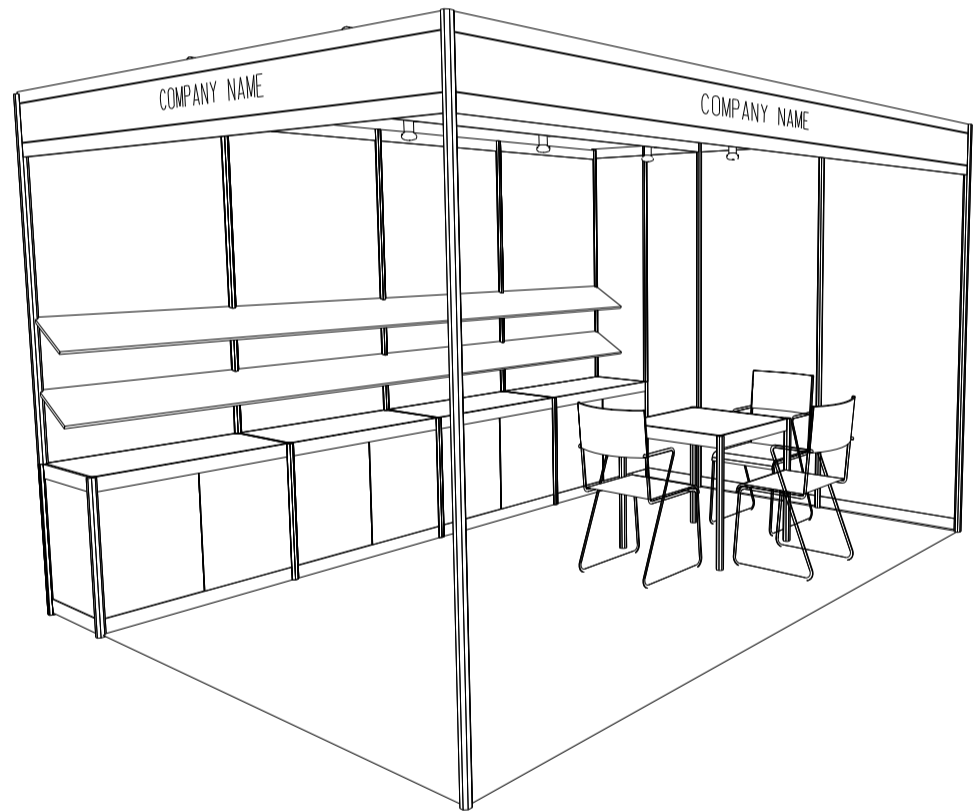

6Mx 2M Standard Booth (A)

六米乘二米標準攤位 (A)

BOOTH SPECIFICATIONS		QTY.
	1000W x 500D x 750H CABINET	4
	2000W x 300D SLOPE WOODEN DISPLAY SHELF	4
	13W LED LAMP SPOTLIGHT (YELLOW LIGHT)	4
	13W LED LAMP LONGARMED SPOTLIGHT (YELLOW LIGHT)	4
	700W x 700D x 750H MEETING TABLE	2
	BLACK LEATHER CHAIR	4
	CEILING BEAM	8M
	500W SOCKET	2
	RUBBISH BIN & CARPET (12sqm.)	

4M x 3M Left Corner Booth (A)

四米乘三米左邊角位攤位 (A)

PLAN

PERSPECTIVE

ELEVATION

BOOTH SPECIFICATIONS		QTY.
	1000W x 500D x 750H CABINET	4
	2000W x 300D SLOPE WOODEN DISPLAY SHELF	4
	13W LED LAMP SPOTLIGHT (YELLOW LIGHT)	4
	13W LED LAMP LONGARMED SPOTLIGHT (YELLOW LIGHT)	4
	700W x 700D x 750H MEETING TABLE	1
	BLACK LEATHER CHAIR	3
	CEILING BEAM	4M
	500W SOCKET	1
	RUBBISH BIN & CARPET (12sqm.)	

*The Hong Kong Trade Development Council reserves the right to change the configuration if necessary.

*如有需要，香港貿易發展局有權更改攤位結構。

4M x 3M Standard Booth (Special Booth)

四米乘三米標準攤位

(For 2nos. of 6sqm booth exhibitor only)

BOOTH SPECIFICATIONS		QTY.
	1000W x 500D x 750H CABINET	4
	2000W x 300D SLOPE WOODEN DISPLAY SHELF	4
	13W LED LAMP SPOTLIGHT (YELLOW LIGHT)	4
	13W LED LAMP LONGARMED SPOTLIGHT (YELLOW LIGHT)	4
	700W x 700D x 750H MEETING TABLE	2
	BLACK LEATHER CHAIR	4
	CEILING BEAM	4M
	500W SOCKET	2
	RUBBISH BIN & CARPET (12sqm.)	