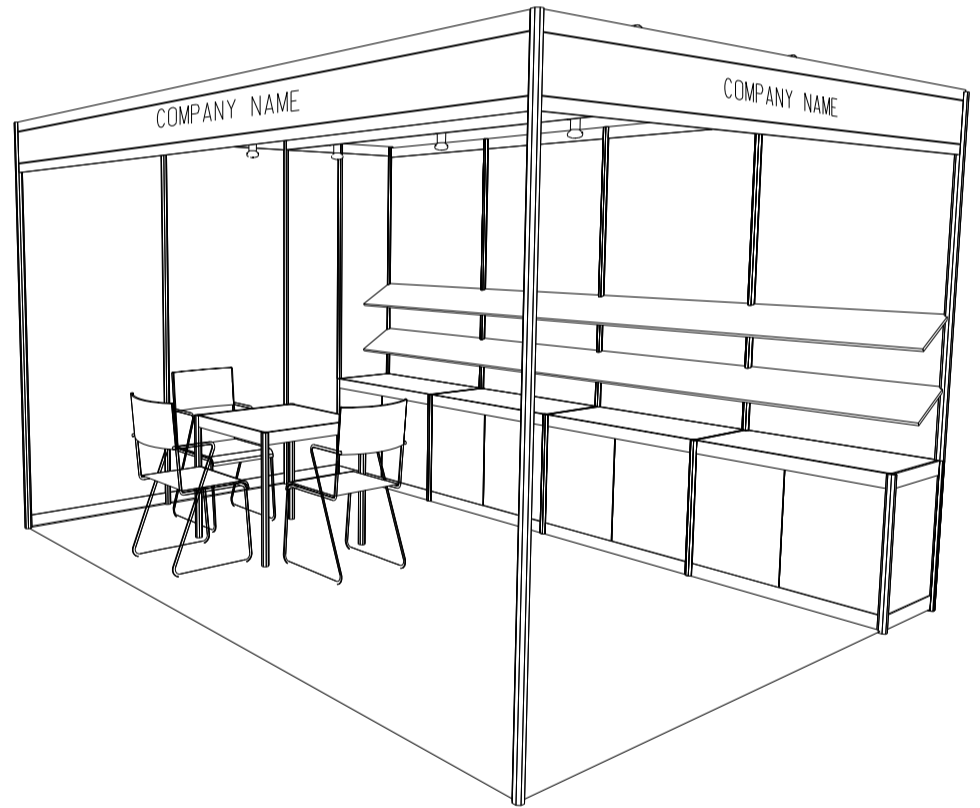

IMPORTANT NOTICE AMENDMENT OF BOOTH LIGHTING SPECIFICATIONS

ALL LIGHTS SPECIFIED AS 23 WATT ENERGY SAVING LAMPS (BOTH SPOTLIGHT/LONGARMED) ON THIS DRAWING WILL BE CHANGED TO **13 WATT LED LAMPS**, WITH EFFECT ON THE 1st of JANUARY 2019.

4M x 3M Right Corner Booth (A)

四米乘三米右邊角位攤位 (A)

BOOTH SPECIFICATIONS		QTY.
	1000W x 500D x 750H CABINET	4
	2000W x 300D SLOPE WOODEN DISPLAY SHELF	4
	23W ENERGY SAVING LAMP SPOTLIGHT(YELLOW LIGHT)	4
	23W ENERGY SAVING LAMP LONGARMED SPOTLIGHT (YELLOW LIGHT)	4
	700W x 700D x 750H MEETING TABLE	1
	BLACK LEATHER CHAIR	3
	CEILING BEAM	4M
	500W SOCKET	1
	RUBBISH BIN & CARPET (12sqm.)	

*The Hong Kong Trade Development Council reserves the right to change the configuration if necessary.
*如有需要，香港貿易發展局有權更改攤位結構。