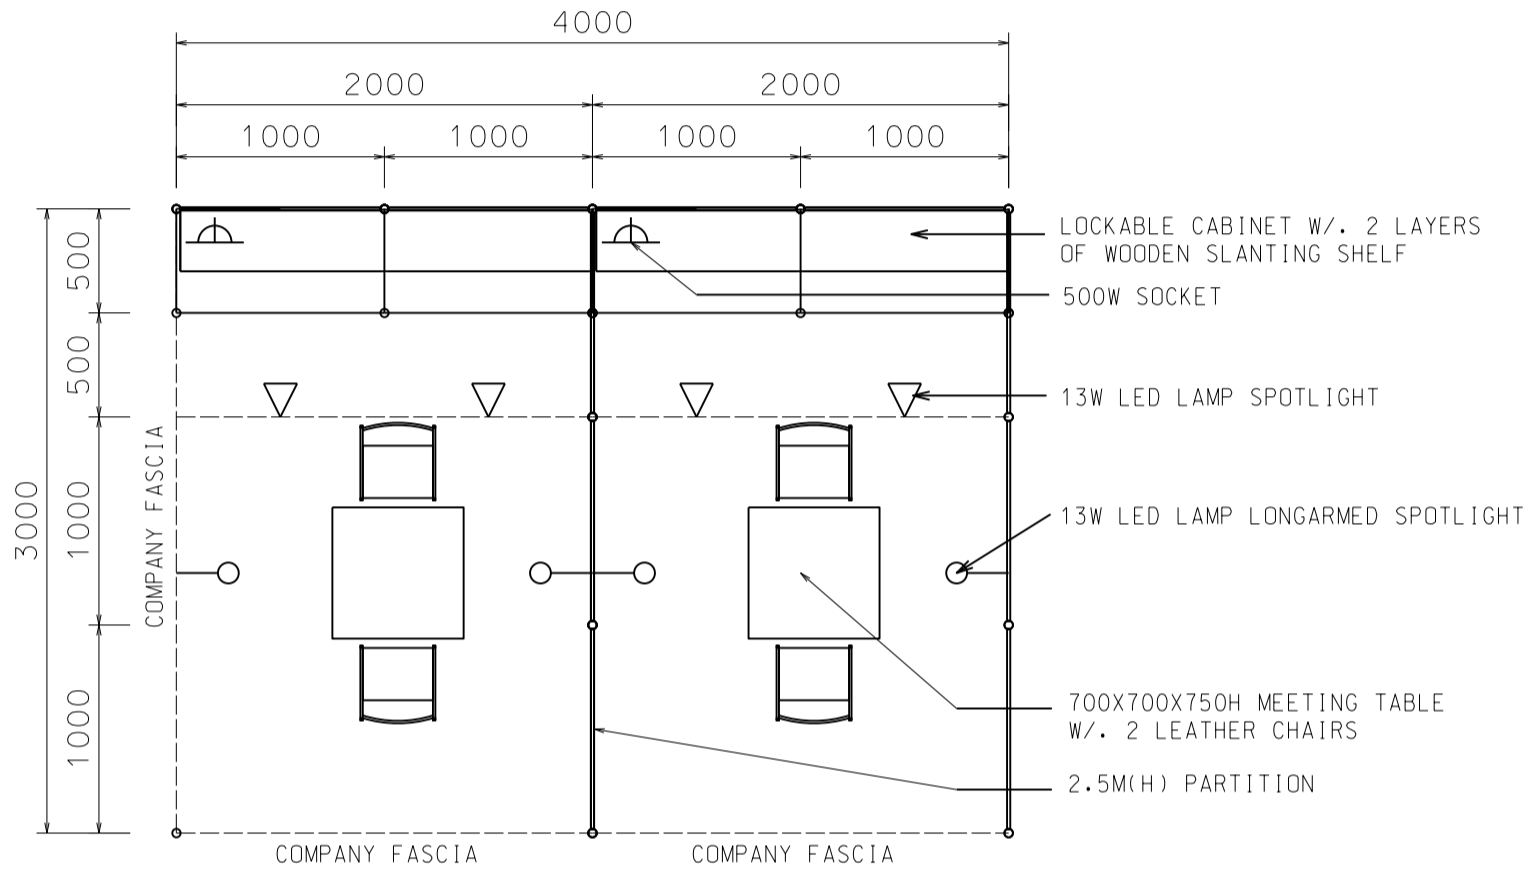

6Mx 2M Standard Booth (A)

六米乘二米標準攤位 (A)

BOOTH SPECIFICATIONS		QTY.
	1000W x 500D x 750H CABINET	4
	2000W x 300D SLOPE WOODEN DISPLAY SHELF	4
	13W LED LAMP SPOTLIGHT (YELLOW LIGHT)	4
	13W LED LAMP LONGARMED SPOTLIGHT (YELLOW LIGHT)	4
	700W x 700D x 750H MEETING TABLE	2
	BLACK LEATHER CHAIR	4
	CEILING BEAM	8M
	500W SOCKET	2
	RUBBISH BIN & CARPET (12sqm.)	

4M x 3M Left Corner Booth (A)

四米乘三米左邊角位攤位 (A)

PLAN

PERSPECTIVE

ELEVATION

BOOTH SPECIFICATIONS		QTY.
	1000W x 500D x 750H CABINET	4
	2000W x 300D SLOPE WOODEN DISPLAY SHELF	4
	13W LED LAMP SPOTLIGHT (YELLOW LIGHT)	4
	13W LED LAMP LONGARMED SPOTLIGHT (YELLOW LIGHT)	4
	700W x 700D x 750H MEETING TABLE	1
	BLACK LEATHER CHAIR	3
	CEILING BEAM	4M
	500W SOCKET	1
	RUBBISH BIN & CARPET (12sqm.)	

BOOTH SPECIFICATIONS		QTY.
	1000W x 500D x 750H CABINET	4
	2000W x 300D SLOPE WOODEN DISPLAY SHELF	4
	13W LED LAMP SPOTLIGHT (YELLOW LIGHT)	4
	13W LED LAMP LONGARMED SPOTLIGHT (YELLOW LIGHT)	4
	700W x 700D x 750H MEETING TABLE	2
	BLACK LEATHER CHAIR	4
	CEILING BEAM	4M
	500W SOCKET	2
	RUBBISH BIN & CARPET (12sqm.)	

4M x 3M Right Corner Booth (A)

四米乘三米右邊角位攤位 (A)

BOOTH SPECIFICATIONS		QTY.
	1000W x 500D x 750H CABINET	4
	2000W x 300D SLOPE WOODEN DISPLAY SHELF	4
	23W ENERGY SAVING LAMP SPOTLIGHT(YELLOW LIGHT)	4
	23W ENERGY SAVING LAMP LONGARMED SPOTLIGHT (YELLOW LIGHT)	4
	700W x 700D x 750H MEETING TABLE	1
	BLACK LEATHER CHAIR	3
	CEILING BEAM	4M
	500W SOCKET	1
	RUBBISH BIN & CARPET (12sqm.)	