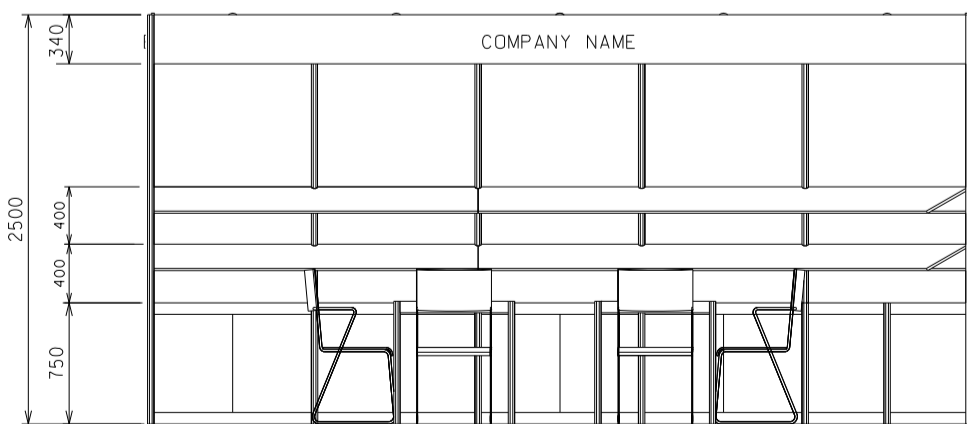

IMPORTANT NOTICE

AMENDMENT OF BOOTH LIGHTING SPECIFICATIONS

ALL LIGHTS SPECIFIED AS 23 WATT ENERGY SAVING LAMPS (BOTH SPOTLIGHT/LONGARMED) ON THIS DRAWING WILL BE CHANGED TO **13 WATT LED LAMPS**, WITH EFFECT ON THE 1ST OF JANUARY 2019.

20 Sqm. Left Corner Booth (A)

20平方米左邊角位攤位 (A)

BOOTH SPECIFICATIONS		QTY.
	1000W x 500D x 750H CABINET	7
	3000W x 300D SLOPE WOODEN DISPLAY SHELF	2
	2000W x 300D SLOPE WOODEN DISPLAY SHELF	4
	23W ENERGY SAVING LAMP SPOTLIGHT (YELLOW LIGHT)	5
	23W ENERGY SAVING LAMP LONGARMED SPOTLIGHT(YELLOW LIGHT)	7
	700W x 700D x 750H MEETING TABLE	2
	BLACK LEATHER CHAIR	6
	CEILING BEAM	5M
	500W SOCKET	2
	RUBBISH BIN & CARPET (20sqm.)