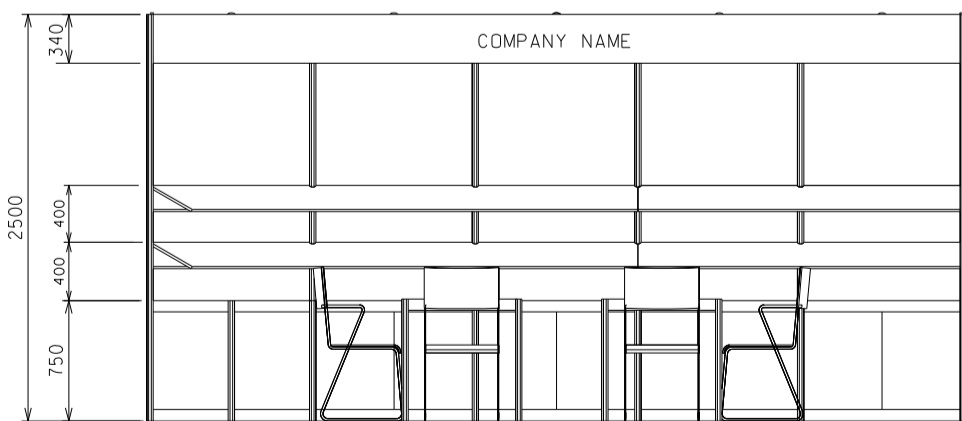

20 Sqm. Standard Booth (A)

20平方米標準攤位 (A)

BOOTH SPECIFICATIONS		QTY.
	1000W x 500D x 750H CABINET	7
	3000W x 300D SLOPE WOODEN DISPLAY SHELF	2
	2000W x 300D SLOPE WOODEN DISPLAY SHELF	2
	1000W x 300D SLOPE WOODEN DISPLAY SHELF	4
	23W ENERGY SAVING LAMP SPOTLIGHT (YELLOW LIGHT)	5
	23W ENERGY SAVING LAMP LONGARMED SPOTLIGHT (YELLOW LIGHT)	7
	700W x 700D x 750H MEETING TABLE	2
	BLACK LEATHER CHAIR	6
	CEILING BEAM	5M
	500W SOCKET	2
	RUBBISH BIN & CARPET (20sqm.)	

20 Sqm. Left Corner Booth (A)

20平方米左邊角位攤位 (A)

BOOTH SPECIFICATIONS		QTY.
	1000W x 500D x 750H CABINET	7
	3000W x 300D SLOPE WOODEN DISPLAY SHELF	2
	2000W x 300D SLOPE WOODEN DISPLAY SHELF	4
	23W ENERGY SAVING LAMP SPOTLIGHT (YELLOW LIGHT)	5
	23W ENERGY SAVING LAMP LONGARMED SPOTLIGHT (YELLOW LIGHT)	7
	700W x 700D x 750H MEETING TABLE	2
	BLACK LEATHER CHAIR	6
	CEILING BEAM	5M
	500W SOCKET	2
	RUBBISH BIN & CARPET (20sqm.)	

20 Sqm. Right Corner Booth (A)

20平方米右邊角位攤位 (A)

PLAN

PERSPECTIVE

ELEVATION

BOOTH SPECIFICATIONS		QTY.
	1000W x 500D x 750H CABINET	7
	3000W x 300D SLOPE WOODEN DISPLAY SHELF	2
	2000W x 300D SLOPE WOODEN DISPLAY SHELF	4
	23W ENERGY SAVING LAMP SPOTLIGHT (YELLOW LIGHT)	5
	23W ENERGY SAVING LAMP LONGARMED SPOTLIGHT (YELLOW LIGHT)	7
	700W x 700D x 750H MEETING TABLE	2
	BLACK LEATHER CHAIR	6
	CEILING BEAM	5M
	500W SOCKET	2
	RUBBISH BIN & CARPET (20sqm.)	