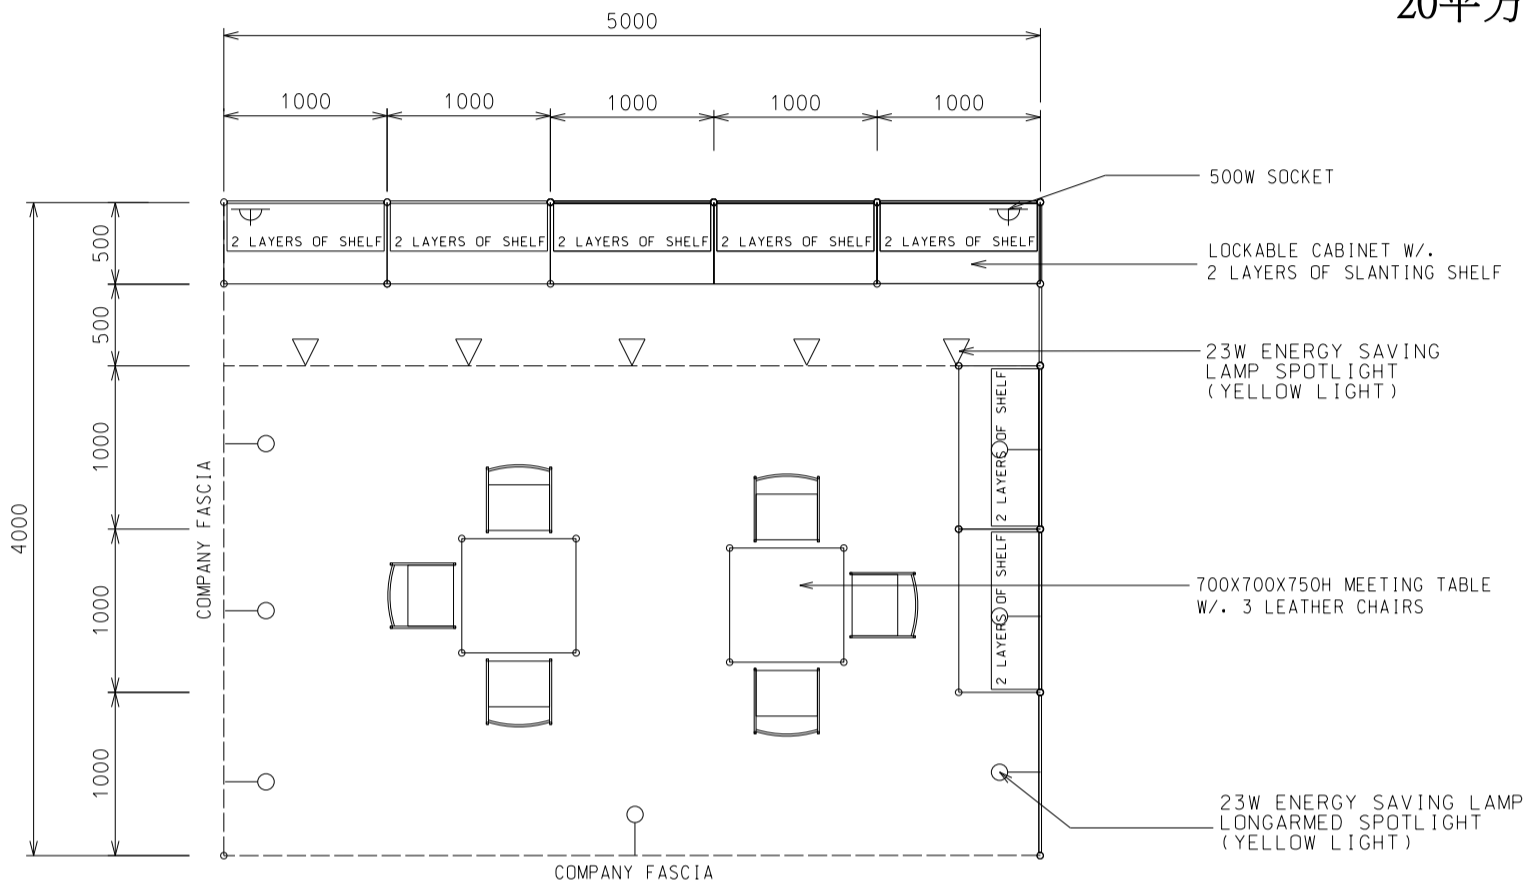

20 Sqm. Standard Booth (A)

20平方米標準攤位 (A)

BOOTH SPECIFICATIONS		QTY.
	1000W x 500D x 750H CABINET	7
	3000W x 300D SLOPE WOODEN DISPLAY SHELF	2
	2000W x 300D SLOPE WOODEN DISPLAY SHELF	2
	1000W x 300D SLOPE WOODEN DISPLAY SHELF	4
	23W ENERGY SAVING LAMP SPOTLIGHT (YELLOW LIGHT)	5
	23W ENERGY SAVING LAMP LONGARMED SPOTLIGHT (YELLOW LIGHT)	7
	700W x 700D x 750H MEETING TABLE	2
	BLACK LEATHER CHAIR	6
	CEILING BEAM	5M
	500W SOCKET	2
	RUBBISH BIN & CARPET (20sqm.)	

20 Sqm. Left Corner Booth (A)

20平方米左邊角位攤位 (A)

BOOTH SPECIFICATIONS		QTY.
	1000W x 500D x 750H CABINET	7
	3000W x 300D SLOPE WOODEN DISPLAY SHELF	2
	2000W x 300D SLOPE WOODEN DISPLAY SHELF	4
	23W ENERGY SAVING LAMP SPOTLIGHT (YELLOW LIGHT)	5
	23W ENERGY SAVING LAMP LONGARMED SPOTLIGHT (YELLOW LIGHT)	7
	700W x 700D x 750H MEETING TABLE	2
	BLACK LEATHER CHAIR	6
	CEILING BEAM	5M
	500W SOCKET	2
	RUBBISH BIN & CARPET (20sqm.)	

20 Sqm. Right Corner Booth (A)

20平方米右邊角位攤位 (A)

PLAN

PERSPECTIVE

ELEVATION

BOOTH SPECIFICATIONS		QTY.
	1000W x 500D x 750H CABINET	7
	3000W x 300D SLOPE WOODEN DISPLAY SHELF	2
	2000W x 300D SLOPE WOODEN DISPLAY SHELF	4
	23W ENERGY SAVING LAMP SPOTLIGHT (YELLOW LIGHT)	5
	23W ENERGY SAVING LAMP LONGARMED SPOTLIGHT (YELLOW LIGHT)	7
	700W x 700D x 750H MEETING TABLE	2
	BLACK LEATHER CHAIR	6
	CEILING BEAM	5M
	500W SOCKET	2
	RUBBISH BIN & CARPET (20sqm.)	