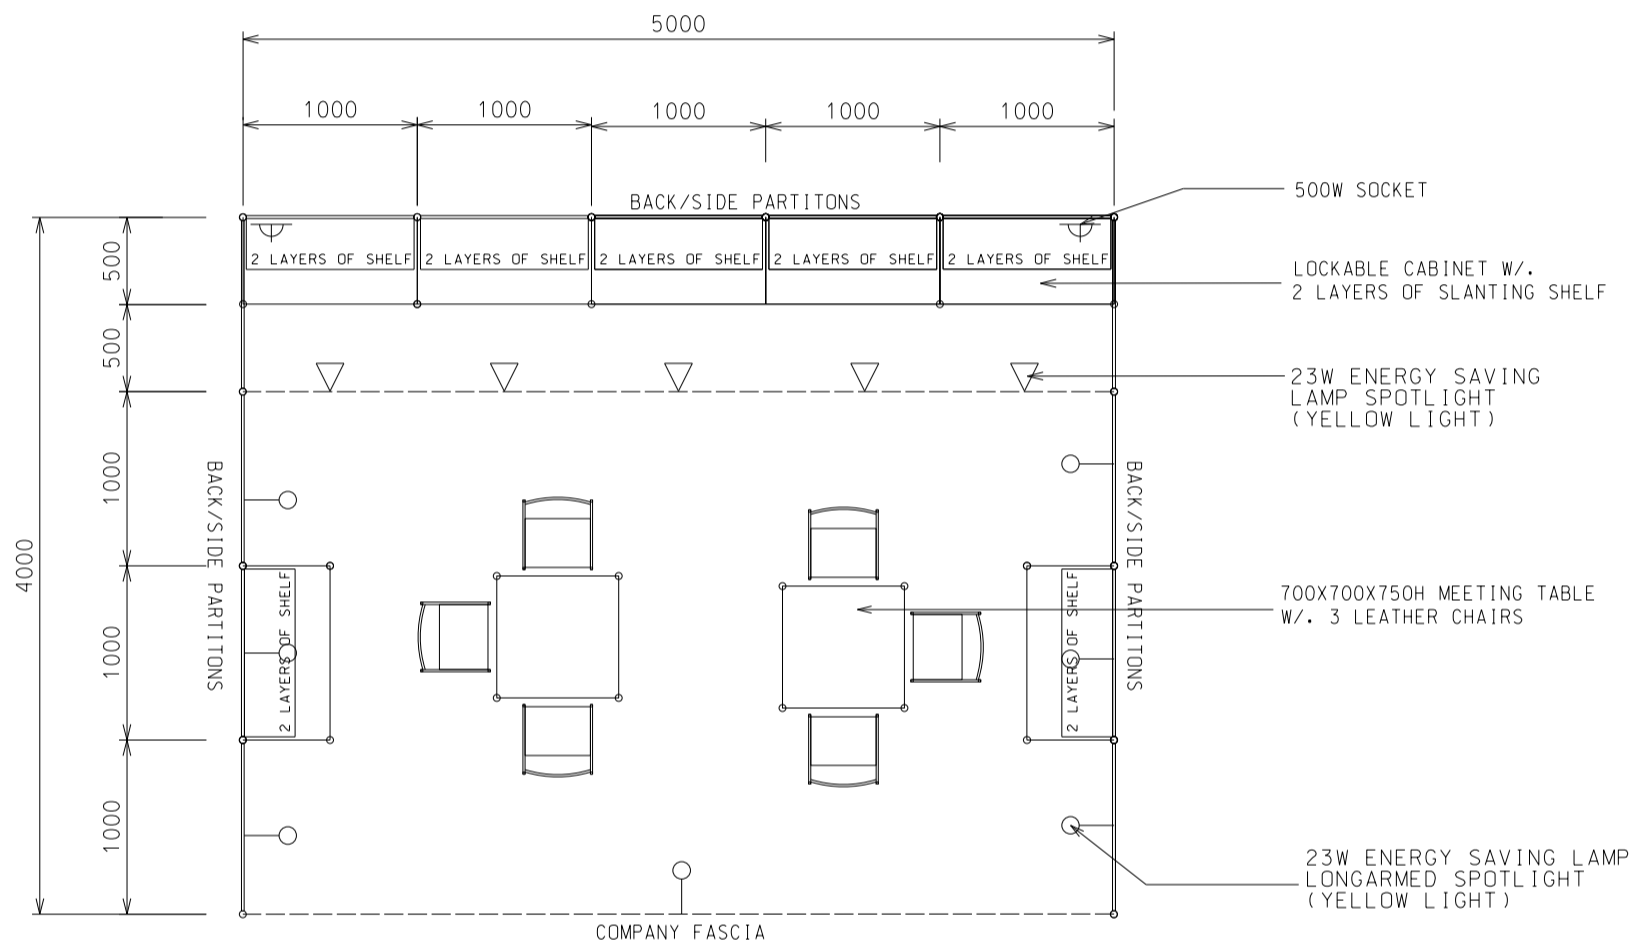

20 Sqm. Standard Booth (A)

20平方米標準攤位 (A)

BOOTH SPECIFICATIONS		QTY.
	1000W x 500D x 750H CABINET	7
	3000W x 300D SLOPE WOODEN DISPLAY SHELF	2
	2000W x 300D SLOPE WOODEN DISPLAY SHELF	2
	1000W x 300D SLOPE WOODEN DISPLAY SHELF	4
	23W ENERGY SAVING LAMP SPOTLIGHT (YELLOW LIGHT)	5
	23W ENERGY SAVING LAMP LONGARMED SPOTLIGHT (YELLOW LIGHT)	7
	700W x 700D x 750H MEETING TABLE	2
	BLACK LEATHER CHAIR	6
	CEILING BEAM	5M
	500W SOCKET	2
	RUBBISH BIN & CARPET (20sqm.)	

20 Sqm. Left Corner Booth (A)

20平方米左邊角位攤位 (A)

BOOTH SPECIFICATIONS		QTY.
	1000W x 500D x 750H CABINET	7
	3000W x 300D SLOPE WOODEN DISPLAY SHELF	2
	2000W x 300D SLOPE WOODEN DISPLAY SHELF	4
	23W ENERGY SAVING LAMP SPOTLIGHT (YELLOW LIGHT)	5
	23W ENERGY SAVING LAMP LONGARMED SPOTLIGHT (YELLOW LIGHT)	7
	700W x 700D x 750H MEETING TABLE	2
	BLACK LEATHER CHAIR	6
	CEILING BEAM	5M
	500W SOCKET	2
	RUBBISH BIN & CARPET (20sqm.)	

20 Sqm. Right Corner Booth (A)

20平方米右邊角位攤位 (A)

PLAN

PERSPECTIVE

ELEVATION

BOOTH SPECIFICATIONS		QTY.
	1000W x 500D x 750H CABINET	7
	3000W x 300D SLOPE WOODEN DISPLAY SHELF	2
	2000W x 300D SLOPE WOODEN DISPLAY SHELF	4
	23W ENERGY SAVING LAMP SPOTLIGHT (YELLOW LIGHT)	5
	23W ENERGY SAVING LAMP LONGARMED SPOTLIGHT (YELLOW LIGHT)	7
	700W x 700D x 750H MEETING TABLE	2
	BLACK LEATHER CHAIR	6
	CEILING BEAM	5M
	500W SOCKET	2
	RUBBISH BIN & CARPET (20sqm.)	