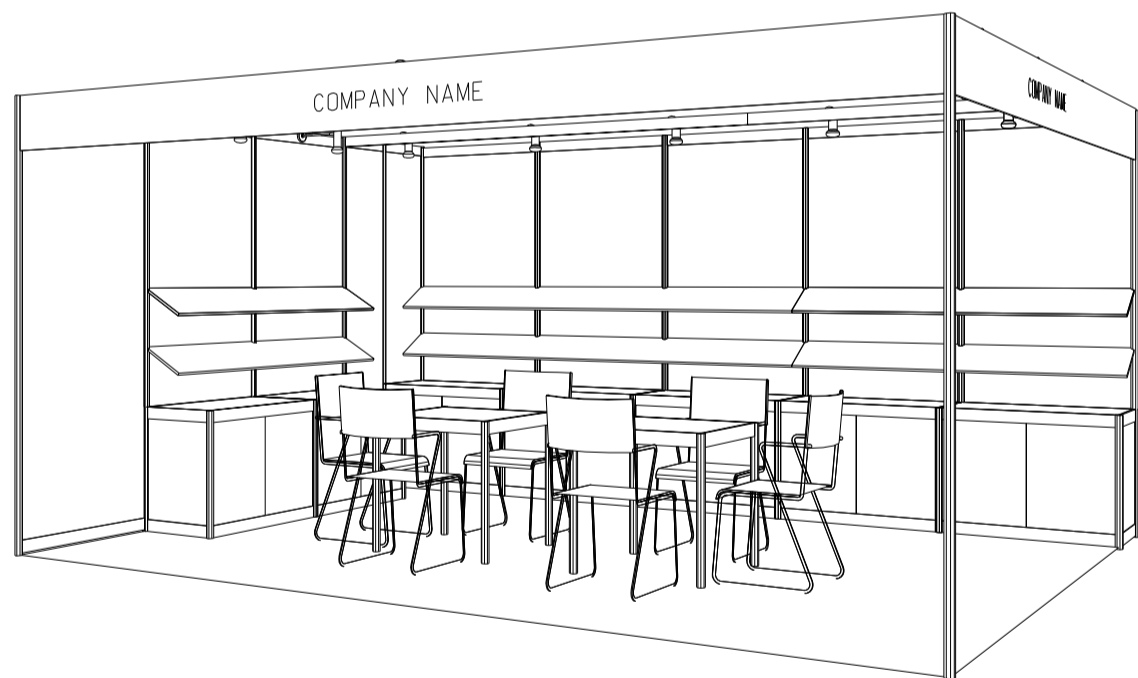

20 Sqm. Standard Booth (A)

20平方米標準攤位 (A)

BOOTH SPECIFICATIONS		QTY.
	1000W x 500D x 750H CABINET	7
	3000W x 300D SLOPE WOODEN DISPLAY SHELF	2
	2000W x 300D SLOPE WOODEN DISPLAY SHELF	2
	1000W x 300D SLOPE WOODEN DISPLAY SHELF	4
	23W ENERGY SAVING LAMP SPOTLIGHT (YELLOW LIGHT)	5
	23W ENERGY SAVING LAMP LONGARMED SPOTLIGHT (YELLOW LIGHT)	7
	700W x 700D x 750H MEETING TABLE	2
	BLACK LEATHER CHAIR	6
	CEILING BEAM	5M
	500W SOCKET	2
	RUBBISH BIN & CARPET (20sqm.)	

20 Sqm. Left Corner Booth (A)

20平方米左邊角位攤位 (A)

BOOTH SPECIFICATIONS		QTY.
	1000W x 500D x 750H CABINET	7
	3000W x 300D SLOPE WOODEN DISPLAY SHELF	2
	2000W x 300D SLOPE WOODEN DISPLAY SHELF	4
	23W ENERGY SAVING LAMP SPOTLIGHT (YELLOW LIGHT)	5
	23W ENERGY SAVING LAMP LONGARMED SPOTLIGHT (YELLOW LIGHT)	7
	700W x 700D x 750H MEETING TABLE	2
	BLACK LEATHER CHAIR	6
	CEILING BEAM	5M
	500W SOCKET	2
	RUBBISH BIN & CARPET (20sqm.)	

20 Sqm. Right Corner Booth (A)

20平方米右邊角位攤位 (A)

PLAN

PERSPECTIVE

ELEVATION

BOOTH SPECIFICATIONS		QTY.
	1000W x 500D x 750H CABINET	7
	3000W x 300D SLOPE WOODEN DISPLAY SHELF	2
	2000W x 300D SLOPE WOODEN DISPLAY SHELF	4
	23W ENERGY SAVING LAMP SPOTLIGHT (YELLOW LIGHT)	5
	23W ENERGY SAVING LAMP LONGARMED SPOTLIGHT (YELLOW LIGHT)	7
	700W x 700D x 750H MEETING TABLE	2
	BLACK LEATHER CHAIR	6
	CEILING BEAM	5M
	500W SOCKET	2
	RUBBISH BIN & CARPET (20sqm.)	