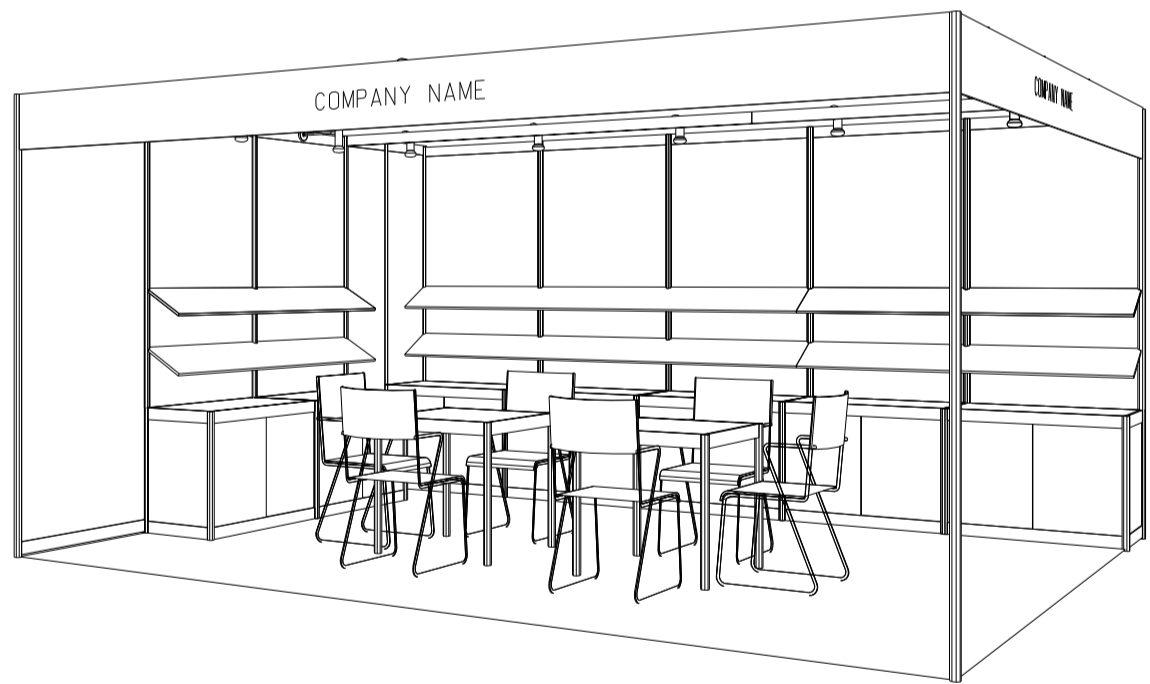

20 Sqm. Right Corner Booth (A)

20平方米右邊角位攤位 (A)

PLAN

PERSPECTIVE

ELEVATION

BOOTH SPECIFICATIONS		QTY.
	1000W x 500D x 750H CABINET	7
	3000W x 300D SLOPE WOODEN DISPLAY SHELF	2
	2000W x 300D SLOPE WOODEN DISPLAY SHELF	4
	23W ENERGY SAVING LAMP SPOTLIGHT (YELLOW LIGHT)	5
	23W ENERGY SAVING LAMP LONGARMED SPOTLIGHT (YELLOW LIGHT)	7
	700W x 700D x 750H MEETING TABLE	2
	BLACK LEATHER CHAIR	6
	CEILING BEAM	5M
	500W SOCKET	2
	RUBBISH BIN & CARPET (20sqm.)	

20 Sqm. Left Corner Booth (A)

20平方米左邊角位攤位 (A)

BOOTH SPECIFICATIONS		QTY.
	1000W x 500D x 750H CABINET	7
	3000W x 300D SLOPE WOODEN DISPLAY SHELF	2
	2000W x 300D SLOPE WOODEN DISPLAY SHELF	4
	23W ENERGY SAVING LAMP SPOTLIGHT (YELLOW LIGHT)	5
	23W ENERGY SAVING LAMP LONGARMED SPOTLIGHT(YELLOW LIGHT)	7
	700W x 700D x 750H MEETING TABLE	2
	BLACK LEATHER CHAIR	6
	CEILING BEAM	5M
	500W SOCKET	2
	RUBBISH BIN & CARPET (20sqm.)	

20 Sqm. Right Corner Booth (A)

20平方米右邊角位攤位 (A)

BOOTH SPECIFICATIONS		QTY.
	1000W x 500D x 750H CABINET	7
	3000W x 300D SLOPE WOODEN DISPLAY SHELF	2
	2000W x 300D SLOPE WOODEN DISPLAY SHELF	4
	23W ENERGY SAVING LAMP SPOTLIGHT (YELLOW LIGHT)	5
	23W ENERGY SAVING LAMP LONGARMED SPOTLIGHT (YELLOW LIGHT)	7
	700W x 700D x 750H MEETING TABLE	2
	BLACK LEATHER CHAIR	6
	CEILING BEAM	5M
	500W SOCKET	2
	RUBBISH BIN & CARPET (20sqm.)	