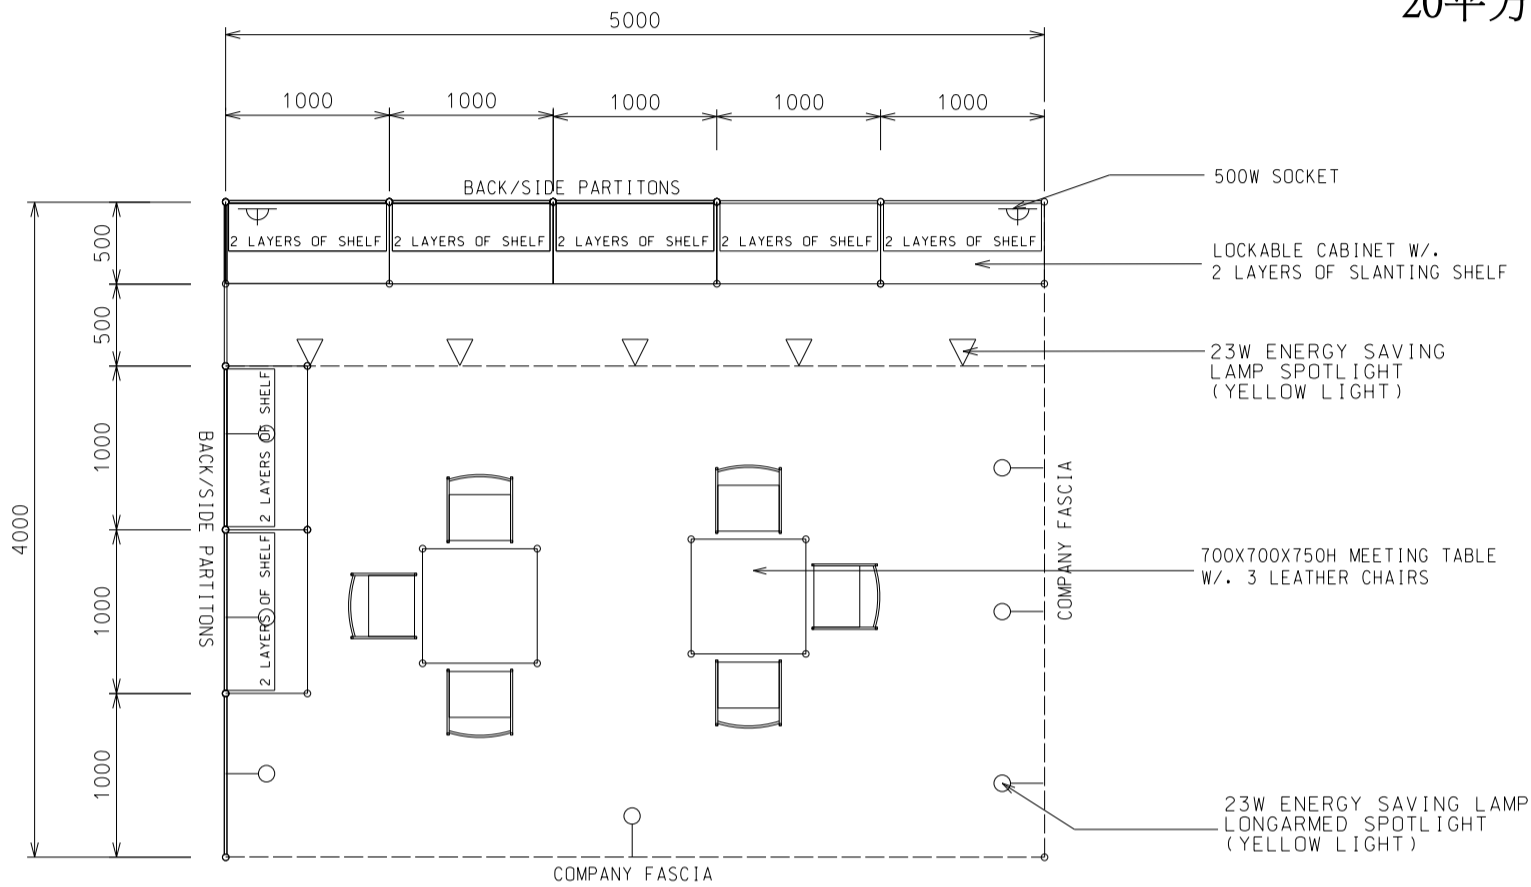

20 Sqm. Standard Booth (A)

20平方米標準攤位 (A)

BOOTH SPECIFICATIONS		QTY.
	1000W x 500D x 750H CABINET	7
	3000W x 300D SLOPE WOODEN DISPLAY SHELF	2
	2000W x 300D SLOPE WOODEN DISPLAY SHELF	2
	1000W x 300D SLOPE WOODEN DISPLAY SHELF	4
	23W ENERGY SAVING LAMP SPOTLIGHT (YELLOW LIGHT)	5
	23W ENERGY SAVING LAMP LONGARMED SPOTLIGHT (YELLOW LIGHT)	7
	700W x 700D x 750H MEETING TABLE	2
	BLACK LEATHER CHAIR	6
	CEILING BEAM	5M
	500W SOCKET	2
	RUBBISH BIN & CARPET (20sqm.)	

20 Sqm. Left Corner Booth (A)

20平方米左邊角位攤位 (A)

BOOTH SPECIFICATIONS		QTY.
	1000W x 500D x 750H CABINET	7
	3000W x 300D SLOPE WOODEN DISPLAY SHELF	2
	2000W x 300D SLOPE WOODEN DISPLAY SHELF	4
	23W ENERGY SAVING LAMP SPOTLIGHT (YELLOW LIGHT)	5
	23W ENERGY SAVING LAMP LONGARMED SPOTLIGHT(YELLOW LIGHT)	7
	700W x 700D x 750H MEETING TABLE	2
	BLACK LEATHER CHAIR	6
	CEILING BEAM	5M
	500W SOCKET	2
	RUBBISH BIN & CARPET (20sqm.)	

20 Sqm. Right Corner Booth (A)

20平方米右邊角位攤位 (A)

BOOTH SPECIFICATIONS		QTY.
	1000W x 500D x 750H CABINET	7
	3000W x 300D SLOPE WOODEN DISPLAY SHELF	2
	2000W x 300D SLOPE WOODEN DISPLAY SHELF	4
	23W ENERGY SAVING LAMP SPOTLIGHT (YELLOW LIGHT)	5
	23W ENERGY SAVING LAMP LONGARMED SPOTLIGHT (YELLOW LIGHT)	7
	700W x 700D x 750H MEETING TABLE	2
	BLACK LEATHER CHAIR	6
	CEILING BEAM	5M
	500W SOCKET	2
	RUBBISH BIN & CARPET (20sqm.)	