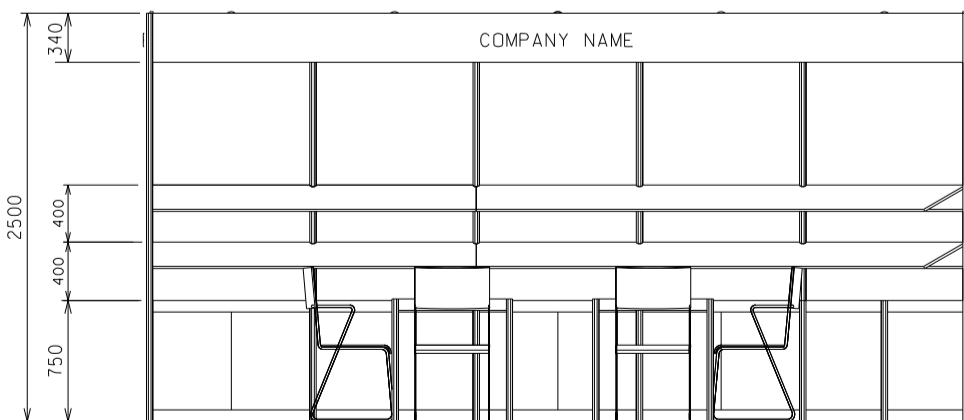

20 Sqm. Standard Booth (A)

20平方米標準攤位 (A)

BOOTH SPECIFICATIONS		QTY.
	1000W x 500D x 750H CABINET	7
	3000W x 300D SLOPE WOODEN DISPLAY SHELF	2
	2000W x 300D SLOPE WOODEN DISPLAY SHELF	2
	1000W x 300D SLOPE WOODEN DISPLAY SHELF	4
	23W ENERGY SAVING LAMP SPOTLIGHT (YELLOW LIGHT)	5
	23W ENERGY SAVING LAMP LONGARMED SPOTLIGHT (YELLOW LIGHT)	7
	700W x 700D x 750H MEETING TABLE	2
	BLACK LEATHER CHAIR	6
	CEILING BEAM	5M
	500W SOCKET	2
	RUBBISH BIN & CARPET (20sqm.)	

20 Sqm. Left Corner Booth (A)

20平方米左邊角位攤位 (A)

BOOTH SPECIFICATIONS		QTY.
	1000W x 500D x 750H CABINET	7
	3000W x 300D SLOPE WOODEN DISPLAY SHELF	2
	2000W x 300D SLOPE WOODEN DISPLAY SHELF	4
	23W ENERGY SAVING LAMP SPOTLIGHT (YELLOW LIGHT)	5
	23W ENERGY SAVING LAMP LONGARMED SPOTLIGHT (YELLOW LIGHT)	7
	700W x 700D x 750H MEETING TABLE	2
	BLACK LEATHER CHAIR	6
	CEILING BEAM	5M
	500W SOCKET	2
	RUBBISH BIN & CARPET (20sqm.)	

20 Sqm. Right Corner Booth (A)

20平方米右邊角位攤位 (A)

PLAN

PERSPECTIVE

ELEVATION

BOOTH SPECIFICATIONS		QTY.
	1000W x 500D x 750H CABINET	7
	3000W x 300D SLOPE WOODEN DISPLAY SHELF	2
	2000W x 300D SLOPE WOODEN DISPLAY SHELF	4
	23W ENERGY SAVING LAMP SPOTLIGHT (YELLOW LIGHT)	5
	23W ENERGY SAVING LAMP LONGARMED SPOTLIGHT (YELLOW LIGHT)	7
	700W x 700D x 750H MEETING TABLE	2
	BLACK LEATHER CHAIR	6
	CEILING BEAM	5M
	500W SOCKET	2
	RUBBISH BIN & CARPET (20sqm.)	