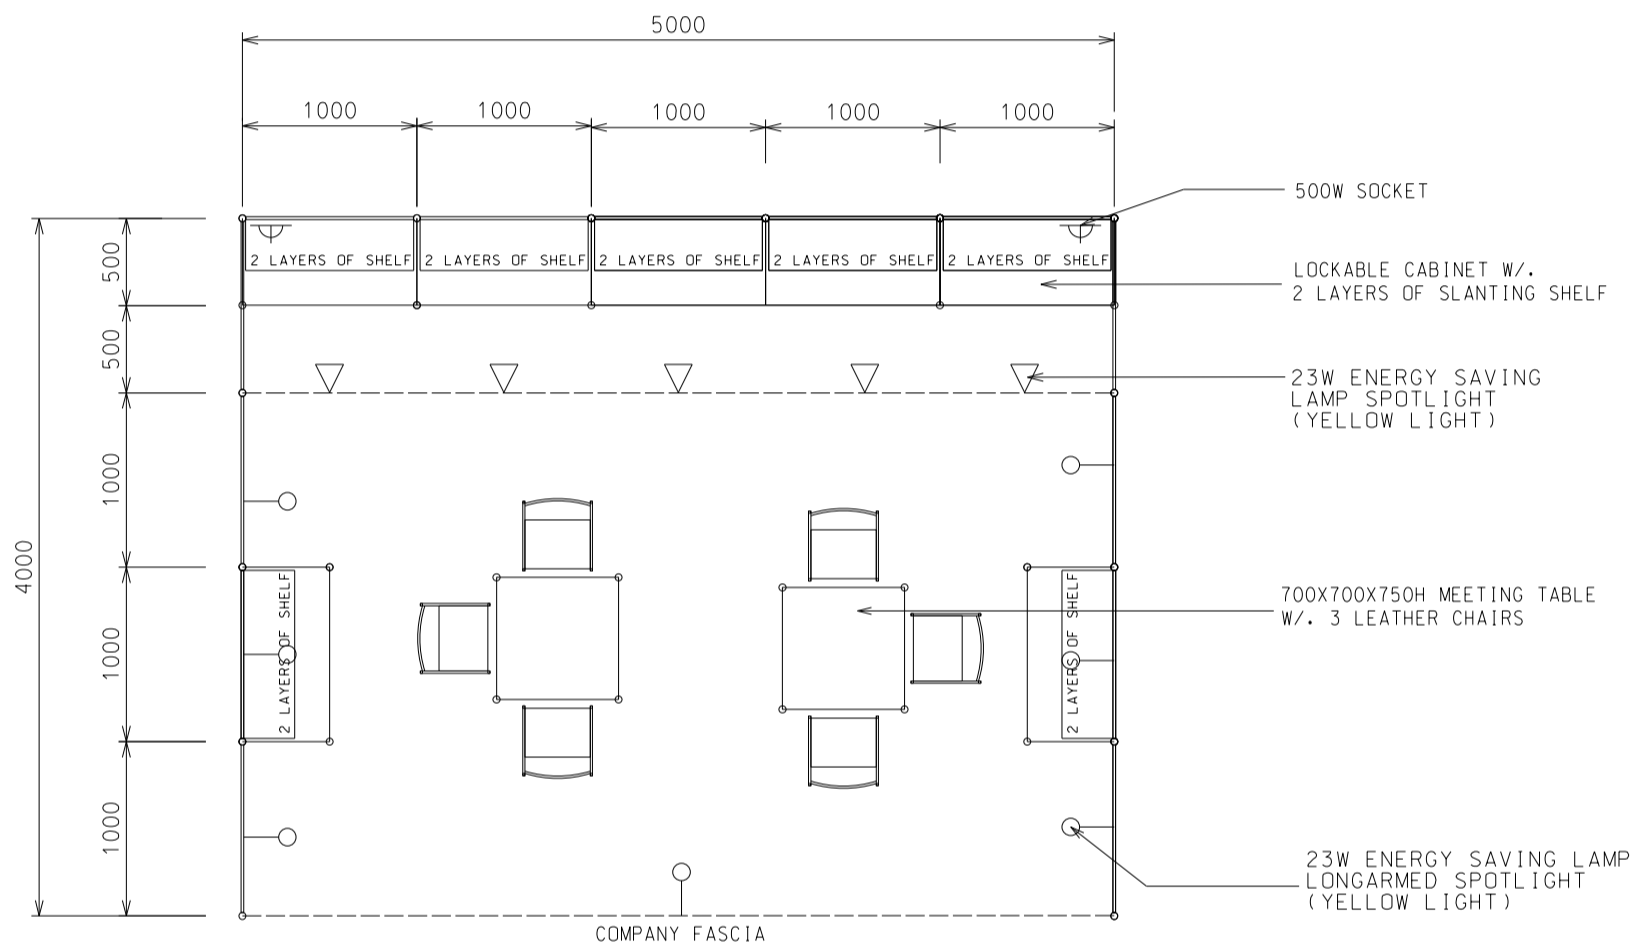

20 Sqm. Standard Booth (A)

20平方米標準攤位 (A)

BOOTH SPECIFICATIONS		QTY.
	1000W x 500D x 750H CABINET	7
	3000W x 300D SLOPE WOODEN DISPLAY SHELF	2
	2000W x 300D SLOPE WOODEN DISPLAY SHELF	2
	1000W x 300D SLOPE WOODEN DISPLAY SHELF	4
	23W ENERGY SAVING LAMP SPOTLIGHT (YELLOW LIGHT)	5
	23W ENERGY SAVING LAMP LONGARMED SPOTLIGHT (YELLOW LIGHT)	7
	700W x 700D x 750H MEETING TABLE	2
	BLACK LEATHER CHAIR	6
	CEILING BEAM	5M
	500W SOCKET	2
	RUBBISH BIN & CARPET (20sqm.)	

20 Sqm. Left Corner Booth (A)

20平方米左邊角位攤位 (A)

BOOTH SPECIFICATIONS		QTY.
	1000W x 500D x 750H CABINET	7
	3000W x 300D SLOPE WOODEN DISPLAY SHELF	2
	2000W x 300D SLOPE WOODEN DISPLAY SHELF	4
	23W ENERGY SAVING LAMP SPOTLIGHT (YELLOW LIGHT)	5
	23W ENERGY SAVING LAMP LONGARMED SPOTLIGHT (YELLOW LIGHT)	7
	700W x 700D x 750H MEETING TABLE	2
	BLACK LEATHER CHAIR	6
	CEILING BEAM	5M
	500W SOCKET	2
	RUBBISH BIN & CARPET (20sqm.)	

20 Sqm. Right Corner Booth (A)

20平方米右邊角位攤位 (A)

PLAN

PERSPECTIVE

ELEVATION

BOOTH SPECIFICATIONS		QTY.
	1000W x 500D x 750H CABINET	7
	3000W x 300D SLOPE WOODEN DISPLAY SHELF	2
	2000W x 300D SLOPE WOODEN DISPLAY SHELF	4
	23W ENERGY SAVING LAMP SPOTLIGHT (YELLOW LIGHT)	5
	23W ENERGY SAVING LAMP LONGARMED SPOTLIGHT (YELLOW LIGHT)	7
	700W x 700D x 750H MEETING TABLE	2
	BLACK LEATHER CHAIR	6
	CEILING BEAM	5M
	500W SOCKET	2
	RUBBISH BIN & CARPET (20sqm.)	