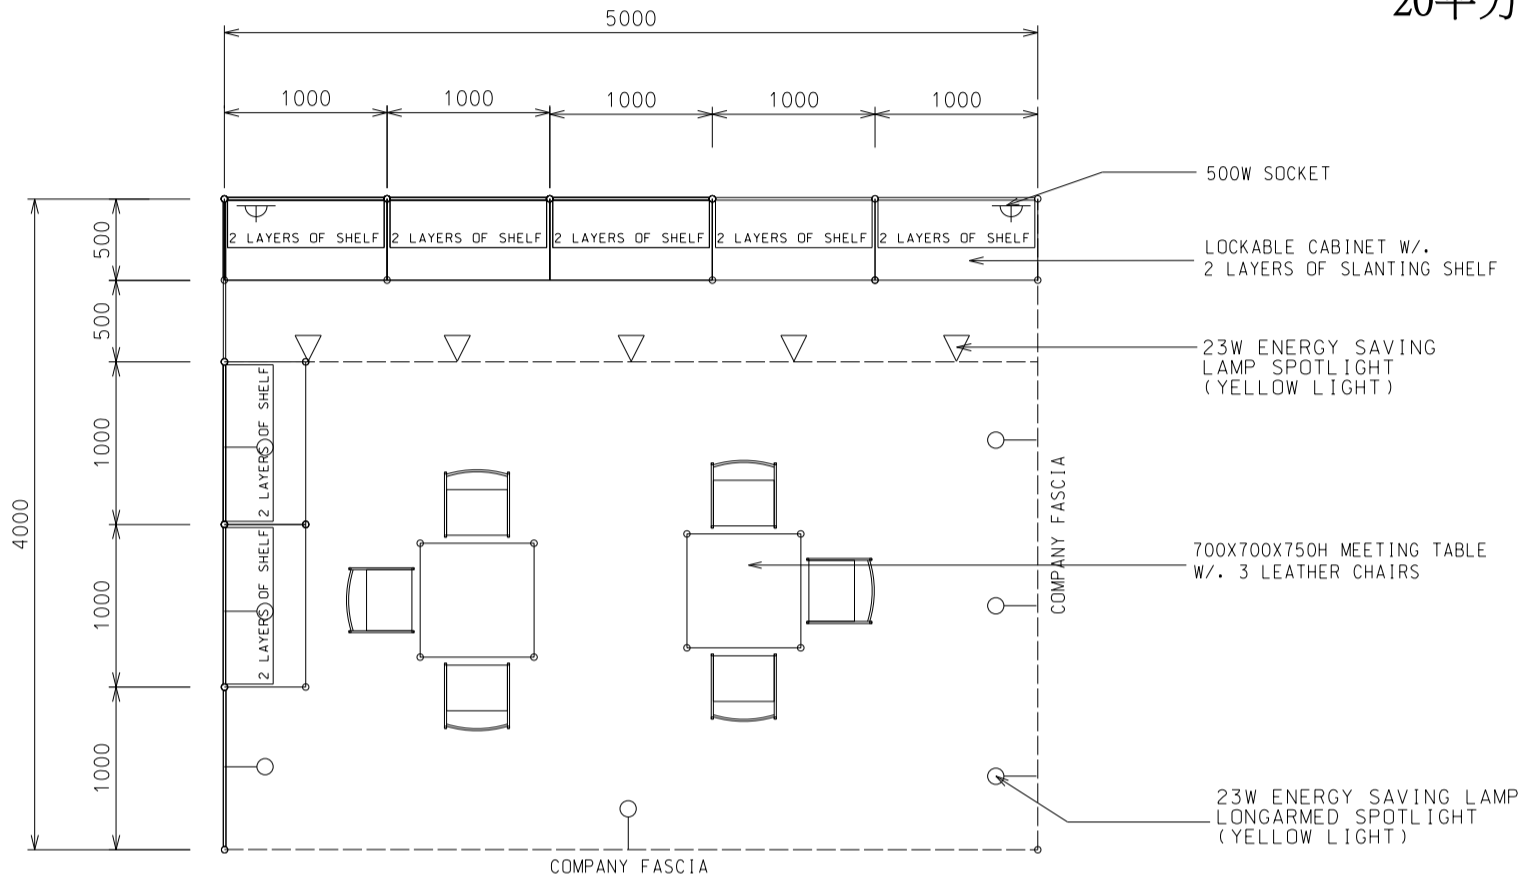

20 Sqm. Standard Booth (A)

20平方米標準攤位 (A)

BOOTH SPECIFICATIONS		QTY.
	1000W x 500D x 750H CABINET	7
	3000W x 300D SLOPE WOODEN DISPLAY SHELF	2
	2000W x 300D SLOPE WOODEN DISPLAY SHELF	2
	1000W x 300D SLOPE WOODEN DISPLAY SHELF	4
	23W ENERGY SAVING LAMP SPOTLIGHT (YELLOW LIGHT)	5
	23W ENERGY SAVING LAMP LONGARMED SPOTLIGHT (YELLOW LIGHT)	7
	700W x 700D x 750H MEETING TABLE	2
	BLACK LEATHER CHAIR	6
	CEILING BEAM	5M
	500W SOCKET	2
	RUBBISH BIN & CARPET (20sqm.)	

20 Sqm. Left Corner Booth (A)

20平方米左邊角位攤位 (A)

BOOTH SPECIFICATIONS		QTY.
	1000W x 500D x 750H CABINET	7
	3000W x 300D SLOPE WOODEN DISPLAY SHELF	2
	2000W x 300D SLOPE WOODEN DISPLAY SHELF	4
	23W ENERGY SAVING LAMP SPOTLIGHT (YELLOW LIGHT)	5
	23W ENERGY SAVING LAMP LONGARMED SPOTLIGHT (YELLOW LIGHT)	7
	700W x 700D x 750H MEETING TABLE	2
	BLACK LEATHER CHAIR	6
	CEILING BEAM	5M
	500W SOCKET	2
	RUBBISH BIN & CARPET (20sqm.)	

20 Sqm. Right Corner Booth (A)

20平方米右邊角位攤位 (A)

PLAN

PERSPECTIVE

ELEVATION

BOOTH SPECIFICATIONS		QTY.
	1000W x 500D x 750H CABINET	7
	3000W x 300D SLOPE WOODEN DISPLAY SHELF	2
	2000W x 300D SLOPE WOODEN DISPLAY SHELF	4
	23W ENERGY SAVING LAMP SPOTLIGHT (YELLOW LIGHT)	5
	23W ENERGY SAVING LAMP LONGARMED SPOTLIGHT (YELLOW LIGHT)	7
	700W x 700D x 750H MEETING TABLE	2
	BLACK LEATHER CHAIR	6
	CEILING BEAM	5M
	500W SOCKET	2
	RUBBISH BIN & CARPET (20sqm.)	