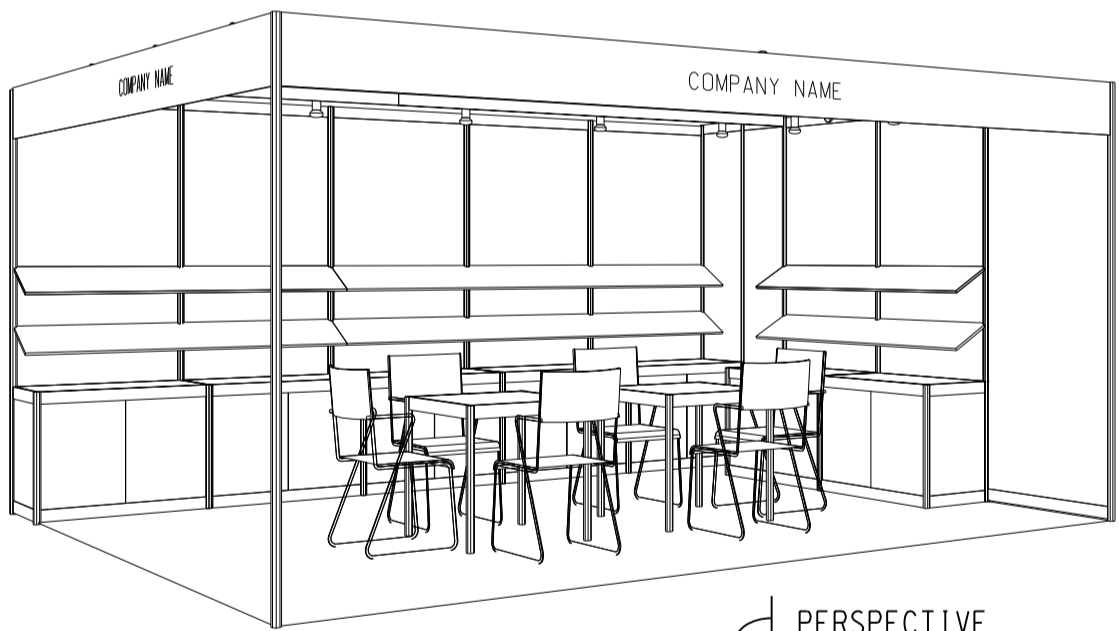

20 Sqm. Standard Booth (A)

20平方米標準攤位 (A)

BOOTH SPECIFICATIONS		QTY.
	1000W x 500D x 750H CABINET	7
	3000W x 300D SLOPE WOODEN DISPLAY SHELF	2
	2000W x 300D SLOPE WOODEN DISPLAY SHELF	2
	1000W x 300D SLOPE WOODEN DISPLAY SHELF	4
	23W ENERGY SAVING LAMP SPOTLIGHT (YELLOW LIGHT)	5
	23W ENERGY SAVING LAMP LONGARMED SPOTLIGHT (YELLOW LIGHT)	7
	700W x 700D x 750H MEETING TABLE	2
	BLACK LEATHER CHAIR	6
	CEILING BEAM	5M
	500W SOCKET	2
	RUBBISH BIN & CARPET (20sqm.)	

20 Sqm. Left Corner Booth (A)

20平方米左邊角位攤位 (A)

BOOTH SPECIFICATIONS		QTY.
	1000W x 500D x 750H CABINET	7
	3000W x 300D SLOPE WOODEN DISPLAY SHELF	2
	2000W x 300D SLOPE WOODEN DISPLAY SHELF	4
	23W ENERGY SAVING LAMP SPOTLIGHT (YELLOW LIGHT)	5
	23W ENERGY SAVING LAMP LONGARMED SPOTLIGHT (YELLOW LIGHT)	7
	700W x 700D x 750H MEETING TABLE	2
	BLACK LEATHER CHAIR	6
	CEILING BEAM	5M
	500W SOCKET	2
	RUBBISH BIN & CARPET (20sqm.)	

20 Sqm. Right Corner Booth (A)

20平方米右邊角位攤位 (A)

PLAN

PERSPECTIVE

ELEVATION

BOOTH SPECIFICATIONS		QTY.
	1000W x 500D x 750H CABINET	7
	3000W x 300D SLOPE WOODEN DISPLAY SHELF	2
	2000W x 300D SLOPE WOODEN DISPLAY SHELF	4
	23W ENERGY SAVING LAMP SPOTLIGHT (YELLOW LIGHT)	5
	23W ENERGY SAVING LAMP LONGARMED SPOTLIGHT (YELLOW LIGHT)	7
	700W x 700D x 750H MEETING TABLE	2
	BLACK LEATHER CHAIR	6
	CEILING BEAM	5M
	500W SOCKET	2
	RUBBISH BIN & CARPET (20sqm.)	