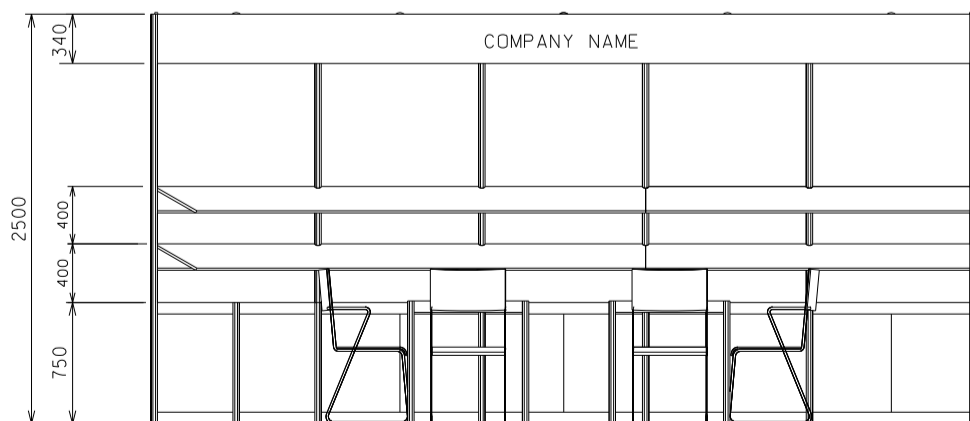

IMPORTANT NOTICE

AMENDMENT OF BOOTH LIGHTING SPECIFICATIONS

ALL LIGHTS SPECIFIED AS 23 WATT ENERGY SAVING LAMPS (BOTH SPOTLIGHT/LONGARMED) ON THIS DRAWING WILL BE CHANGED TO **13 WATT LED LAMPS**, WITH EFFECT ON THE 1st of JANUARY 2019.

20 Sqm. Right Corner Booth (A)

20平方米右邊角位攤位 (A)

BOOTH SPECIFICATIONS		QTY.
	1000W x 500D x 750H CABINET	7
	3000W x 300D SLOPE WOODEN DISPLAY SHELF	2
	2000W x 300D SLOPE WOODEN DISPLAY SHELF	4
	23W ENERGY SAVING LAMP SPOTLIGHT (YELLOW LIGHT)	5
	23W ENERGY SAVING LAMP LONGARMED SPOTLIGHT (YELLOW LIGHT)	7
	700W x 700D x 750H MEETING TABLE	2
	BLACK LEATHER CHAIR	6
	CEILING BEAM	5M
	500W SOCKET	2
	RUBBISH BIN & CARPET (20sqm.)