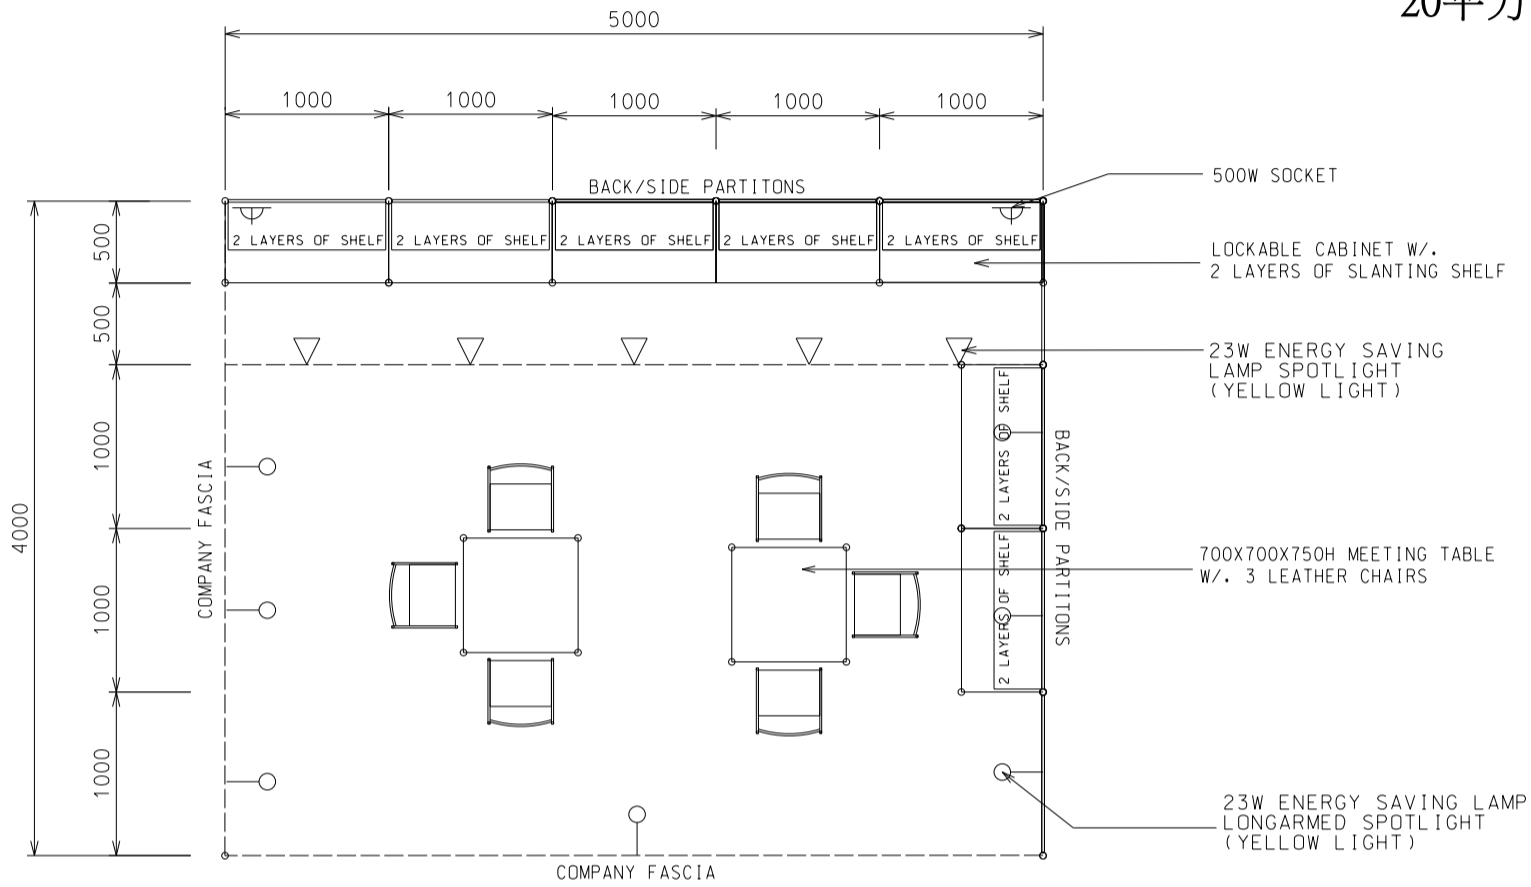

20 Sqm. Standard Booth (A)

20平方米標準攤位 (A)

BOOTH SPECIFICATIONS		QTY.
	1000W x 500D x 750H CABINET	7
	3000W x 300D SLOPE WOODEN DISPLAY SHELF	2
	2000W x 300D SLOPE WOODEN DISPLAY SHELF	2
	1000W x 300D SLOPE WOODEN DISPLAY SHELF	4
	23W ENERGY SAVING LAMP SPOTLIGHT (YELLOW LIGHT)	5
	23W ENERGY SAVING LAMP LONGARMED SPOTLIGHT (YELLOW LIGHT)	7
	700W x 700D x 750H MEETING TABLE	2
	BLACK LEATHER CHAIR	6
	CEILING BEAM	5M
	500W SOCKET	2
	RUBBISH BIN & CARPET (20sqm.)	

20 Sqm. Left Corner Booth (A)

20平方米左邊角位攤位 (A)

BOOTH SPECIFICATIONS		QTY.
	1000W x 500D x 750H CABINET	7
	3000W x 300D SLOPE WOODEN DISPLAY SHELF	2
	2000W x 300D SLOPE WOODEN DISPLAY SHELF	4
	23W ENERGY SAVING LAMP SPOTLIGHT (YELLOW LIGHT)	5
	23W ENERGY SAVING LAMP LONGARMED SPOTLIGHT(YELLOW LIGHT)	7
	700W x 700D x 750H MEETING TABLE	2
	BLACK LEATHER CHAIR	6
	CEILING BEAM	5M
	500W SOCKET	2
	RUBBISH BIN & CARPET (20sqm.)	