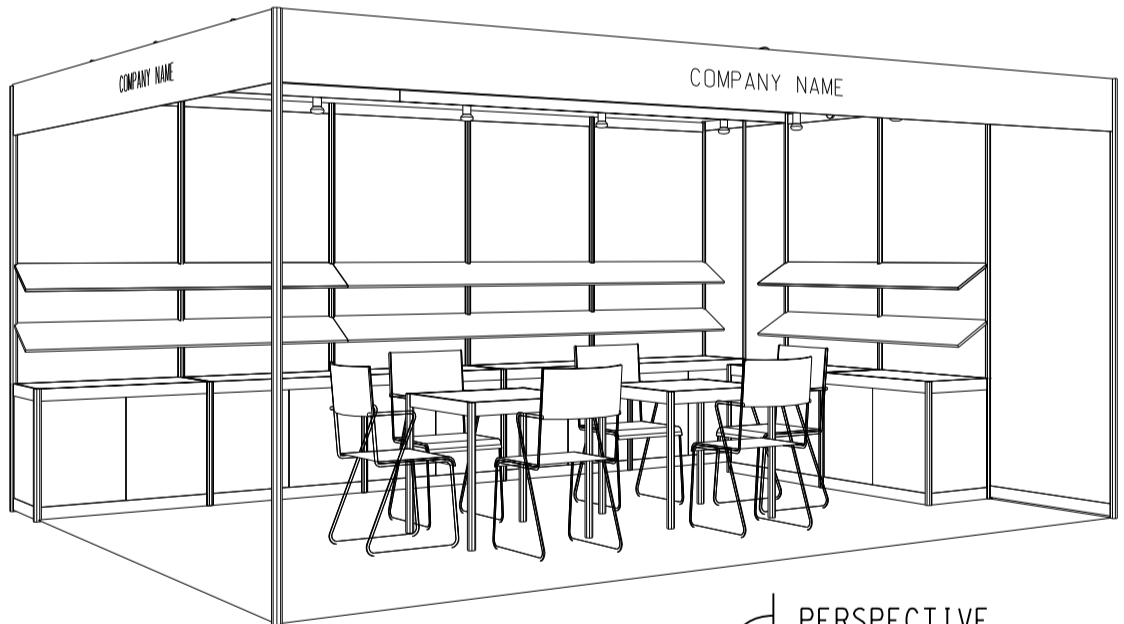

20 Sqm. Standard Booth (A)

20平方米標準攤位 (A)

BOOTH SPECIFICATIONS		QTY.
	1000W x 500D x 750H CABINET	7
	3000W x 300D SLOPE WOODEN DISPLAY SHELF	2
	2000W x 300D SLOPE WOODEN DISPLAY SHELF	2
	1000W x 300D SLOPE WOODEN DISPLAY SHELF	4
	23W ENERGY SAVING LAMP SPOTLIGHT (YELLOW LIGHT)	5
	23W ENERGY SAVING LAMP LONGARMED SPOTLIGHT (YELLOW LIGHT)	7
	700W x 700D x 750H MEETING TABLE	2
	BLACK LEATHER CHAIR	6
	CEILING BEAM	5M
	500W SOCKET	2
	RUBBISH BIN & CARPET (20sqm.)	

20 Sqm. Right Corner Booth (A)

20平方米右邊角位攤位 (A)

PLAN

PERSPECTIVE

ELEVATION

BOOTH SPECIFICATIONS		QTY.
	1000W x 500D x 750H CABINET	7
	3000W x 300D SLOPE WOODEN DISPLAY SHELF	2
	2000W x 300D SLOPE WOODEN DISPLAY SHELF	4
	23W ENERGY SAVING LAMP SPOTLIGHT (YELLOW LIGHT)	5
	23W ENERGY SAVING LAMP LONGARMED SPOTLIGHT (YELLOW LIGHT)	7
	700W x 700D x 750H MEETING TABLE	2
	BLACK LEATHER CHAIR	6
	CEILING BEAM	5M
	500W SOCKET	2
	RUBBISH BIN & CARPET (20sqm.)	

20 Sqm. Left Corner Booth (A)

20平方米左邊角位攤位 (A)

BOOTH SPECIFICATIONS		QTY.
	1000W x 500D x 750H CABINET	7
	3000W x 300D SLOPE WOODEN DISPLAY SHELF	2
	2000W x 300D SLOPE WOODEN DISPLAY SHELF	4
	23W ENERGY SAVING LAMP SPOTLIGHT (YELLOW LIGHT)	5
	23W ENERGY SAVING LAMP LONGARMED SPOTLIGHT(YELLOW LIGHT)	7
	700W x 700D x 750H MEETING TABLE	2
	BLACK LEATHER CHAIR	6
	CEILING BEAM	5M
	500W SOCKET	2
	RUBBISH BIN & CARPET (20sqm.)	