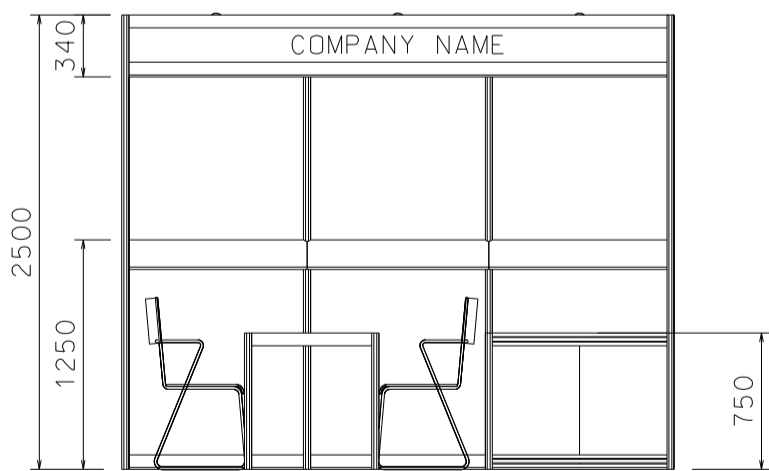

3M x 2M Economy Booth

三米乘二米經濟攤位

PLAN

PERSPECTIVE

ELEVATION

BOOTH SPECIFICATIONS		QTY.
	1000W x 500D x 750H CABINET	1
	3000W x 300D SLOPE WOODEN DISPLAY SHELF	1
	13W LED LAMP LONGARMED SPOTLIGHT (YELLOW LIGHT)	3
	700W x 700D x 750H MEETING TABLE	1
	CHAIR	2
	RUBBISH BIN & CARPET (6sqm.)	

*The Hong Kong Trade Development Council reserves the right to change the configuration if necessary.

*如有需要，香港貿易發展局有權更改攤位結構。

3M x 2M Right Corner Economy Booth

三米乘二米右邊角位經濟攤位

PLAN

PERSPECTIVE

ELEVATION

BOOTH SPECIFICATIONS		QTY.
	1000W x 500D x 750H CABINET	1
	3000W x 300D SLOPE WOODEN DISPLAY SHELF	1
	13W LED LAMP LONGARMED SPOTLIGHT (YELLOW LIGHT)	3
	700W x 700D x 750H MEETING TABLE	1
	CHAIR	2
RUBBISH BIN & CARPET (6sqm.)		

*The Hong Kong Trade Development Council reserves the right to change the configuration if necessary.
*如有需要，香港貿易發展局有權更改攤位結構。