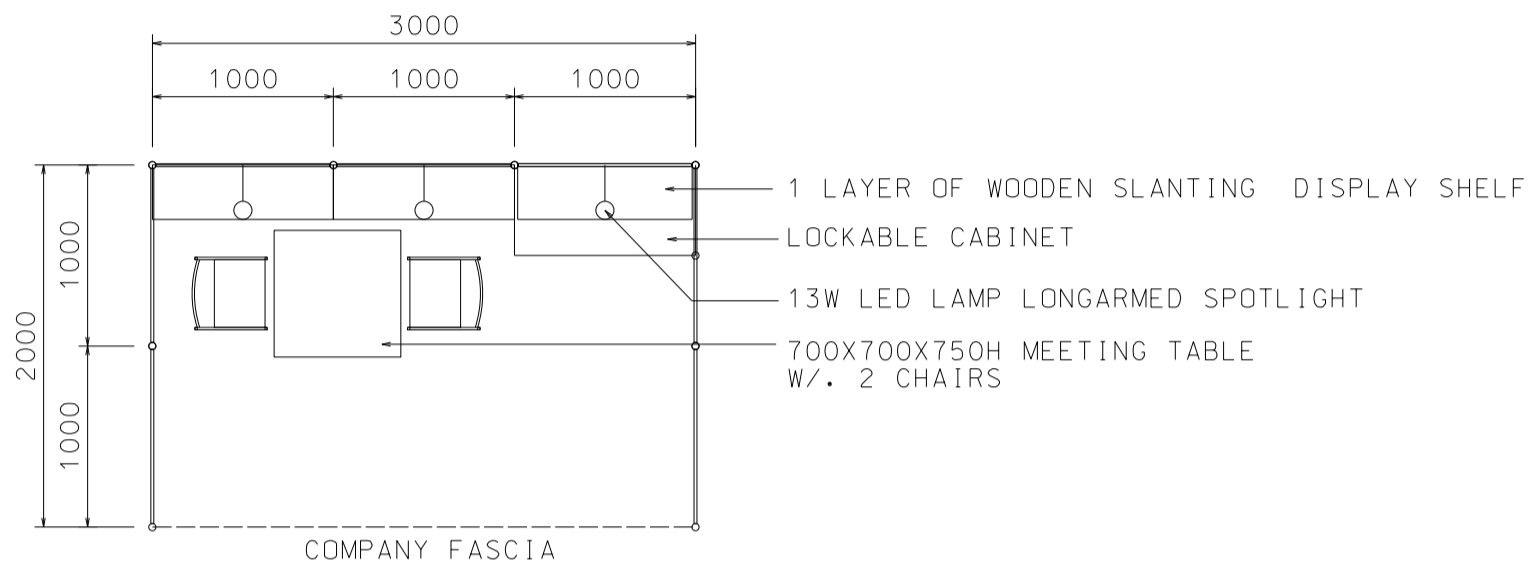

3M x 2M Economy Booth

三米乘二米經濟攤位

PLAN

PERSPECTIVE

ELEVATION

BOOTH SPECIFICATIONS		QTY.
	1000W x 500D x 750H CABINET	1
	3000W x 300D SLOPE WOODEN DISPLAY SHELF	1
	13W LED LAMP LONGARMED SPOTLIGHT (YELLOW LIGHT)	3
	700W x 700D x 750H MEETING TABLE	1
	CHAIR	2
	RUBBISH BIN & CARPET (6sqm.)	

*The Hong Kong Trade Development Council reserves the right to change the configuration if necessary.

*如有需要，香港貿易發展局有權更改攤位結構。

3M x 2M Right Corner Economy Booth

三米乘二米右邊角位經濟攤位

PLAN

PERSPECTIVE

ELEVATION

BOOTH SPECIFICATIONS		QTY.
	1000W x 500D x 750H CABINET	1
	3000W x 300D SLOPE WOODEN DISPLAY SHELF	1
	13W LED LAMP LONGARMED SPOTLIGHT (YELLOW LIGHT)	3
	700W x 700D x 750H MEETING TABLE	1
	CHAIR	2
RUBBISH BIN & CARPET (6sqm.)		