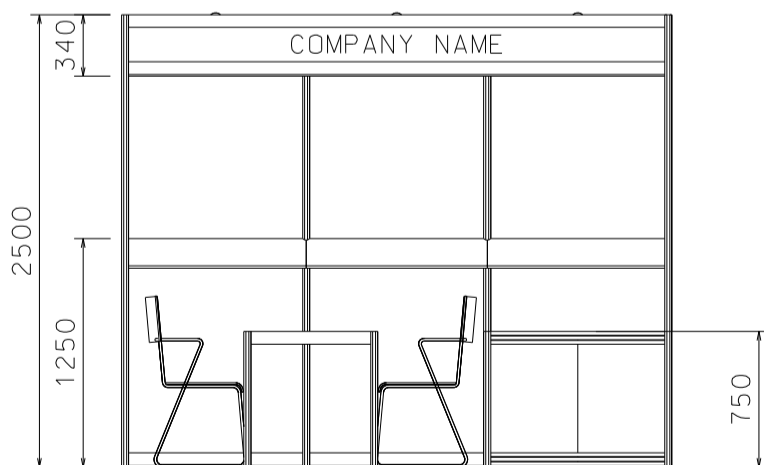

3M x 2M Economy Booth

三米乘二米經濟攤位

PLAN

PERSPECTIVE

ELEVATION

BOOTH SPECIFICATIONS		QTY.
	1000W x 500D x 750H CABINET	1
	3000W x 300D SLOPE WOODEN DISPLAY SHELF	1
	13W LED LAMP LONGARMED SPOTLIGHT (YELLOW LIGHT)	3
	700W x 700D x 750H MEETING TABLE	1
	CHAIR	2
	RUBBISH BIN & CARPET (6sqm.)	

*The Hong Kong Trade Development Council reserves the right to change the configuration if necessary.

*如有需要，香港貿易發展局有權更改攤位結構。

3M x 2M Right Corner Economy Booth

三米乘二米右邊角位經濟攤位

PLAN

PERSPECTIVE

ELEVATION

BOOTH SPECIFICATIONS		QTY.
	1000W x 500D x 750H CABINET	1
	3000W x 300D SLOPE WOODEN DISPLAY SHELF	1
	13W LED LAMP LONGARMED SPOTLIGHT (YELLOW LIGHT)	3
	700W x 700D x 750H MEETING TABLE	1
	CHAIR	2
RUBBISH BIN & CARPET (6sqm.)		