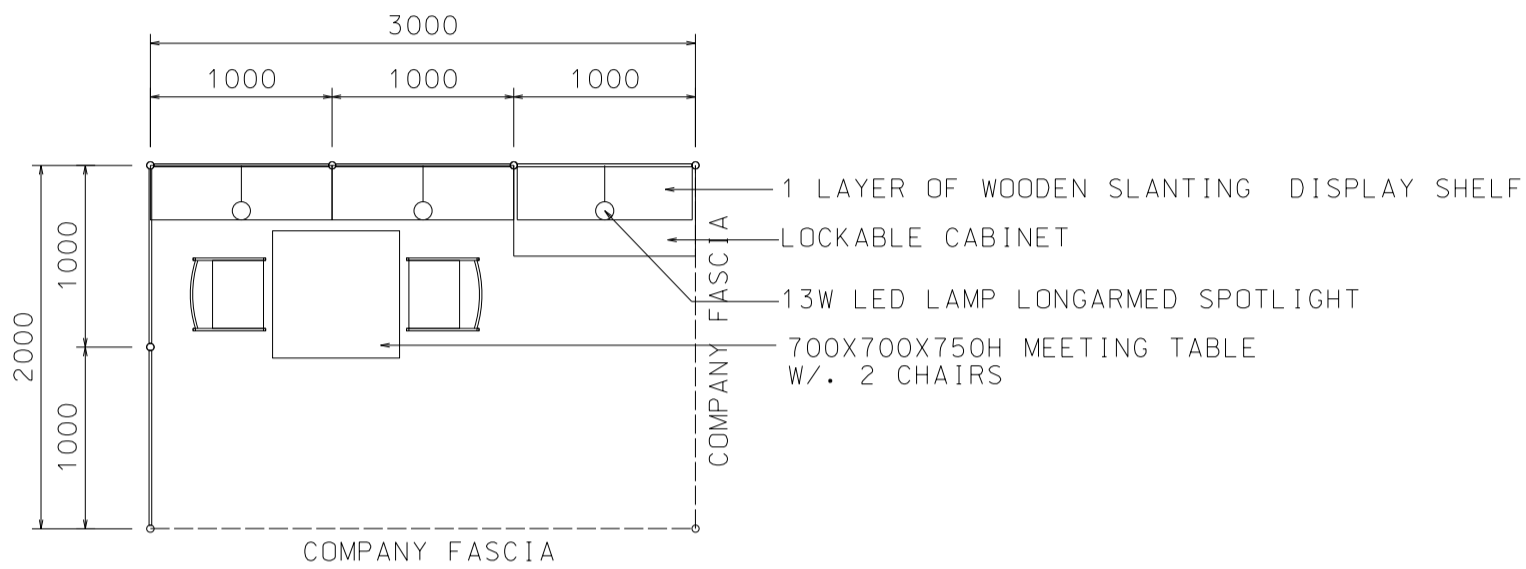

3M x 2M Economy Booth

三米乘二米經濟攤位

PLAN

PERSPECTIVE

ELEVATION

BOOTH SPECIFICATIONS		QTY.
	1000W x 500D x 750H CABINET	1
	3000W x 300D SLOPE WOODEN DISPLAY SHELF	1
	13W LED LAMP LONGARMED SPOTLIGHT (YELLOW LIGHT)	3
	700W x 700D x 750H MEETING TABLE	1
	CHAIR	2
	RUBBISH BIN & CARPET (6sqm.)	

*The Hong Kong Trade Development Council reserves the right to change the configuration if necessary.

*如有需要，香港貿易發展局有權更改攤位結構。

3M x 2M Right Corner Economy Booth

三米乘二米右邊角位經濟攤位

PLAN

PERSPECTIVE

ELEVATION

BOOTH SPECIFICATIONS		QTY.
	1000W x 500D x 750H CABINET	1
	3000W x 300D SLOPE WOODEN DISPLAY SHELF	1
	13W LED LAMP LONGARMED SPOTLIGHT (YELLOW LIGHT)	3
	700W x 700D x 750H MEETING TABLE	1
	CHAIR	2
RUBBISH BIN & CARPET (6sqm.)		