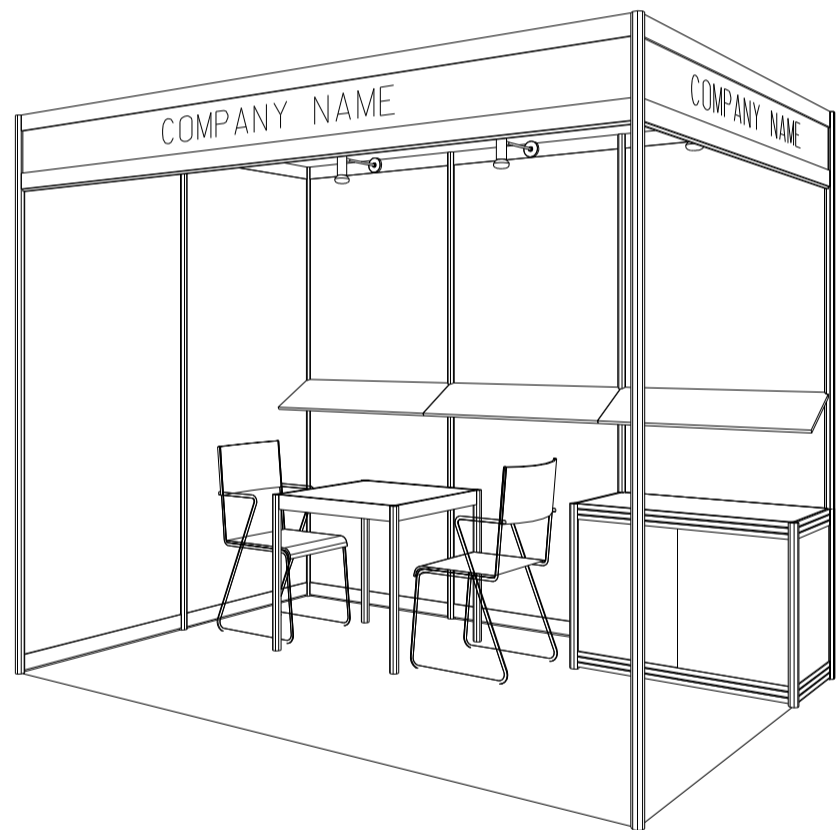

3M x 2M Economy Booth

三米乘二米經濟攤位

PLAN

PERSPECTIVE

ELEVATION

BOOTH SPECIFICATIONS		QTY.
	1000W x 500D x 750H CABINET	1
	3000W x 300D SLOPE WOODEN DISPLAY SHELF	1
	13W LED LAMP LONGARMED SPOTLIGHT (YELLOW LIGHT)	3
	700W x 700D x 750H MEETING TABLE	1
	CHAIR	2
	RUBBISH BIN & CARPET (6sqm.)	

*The Hong Kong Trade Development Council reserves the right to change the configuration if necessary.

*如有需要，香港貿易發展局有權更改攤位結構。

3M x 2M Right Corner Economy Booth

三米乘二米右邊角位經濟攤位

PLAN

PERSPECTIVE

ELEVATION

BOOTH SPECIFICATIONS		QTY.
	1000W x 500D x 750H CABINET	1
	3000W x 300D SLOPE WOODEN DISPLAY SHELF	1
	13W LED LAMP LONGARMED SPOTLIGHT (YELLOW LIGHT)	3
	700W x 700D x 750H MEETING TABLE	1
	CHAIR	2
RUBBISH BIN & CARPET (6sqm.)		

*The Hong Kong Trade Development Council reserves the right to change the configuration if necessary.
*如有需要，香港貿易發展局有權更改攤位結構。