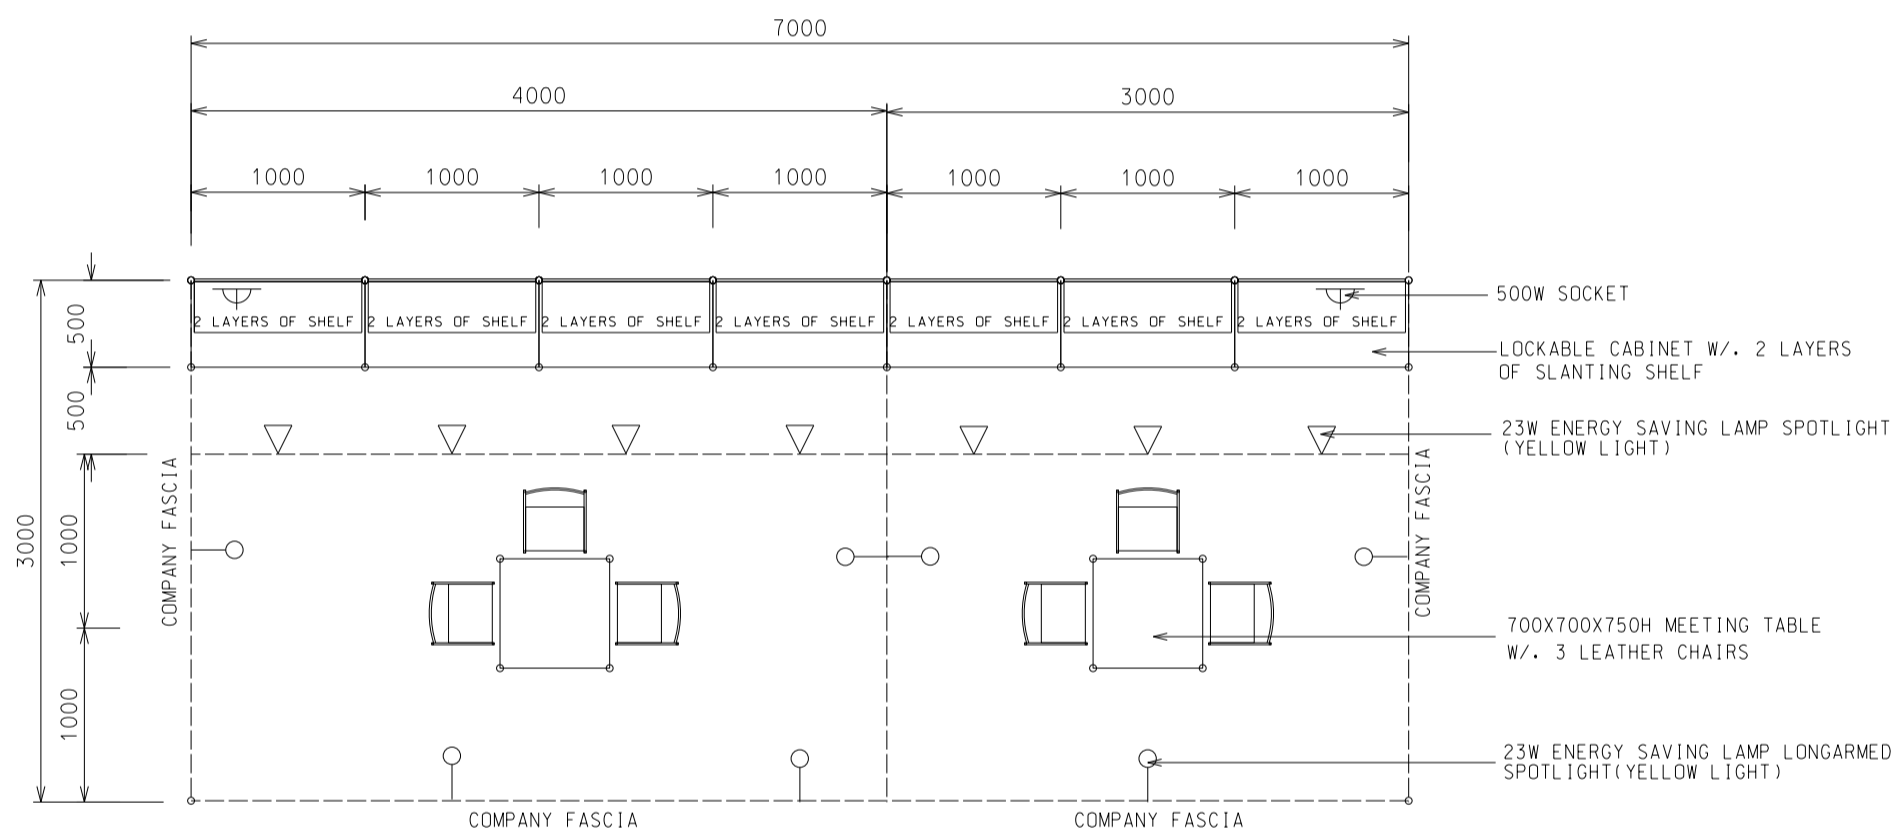

C

21 Sqm. Right Corner Booth (A)

21平方米右邊角位攤位 (A)

BOOTH SPECIFICATIONS		QTY.
	1000W x 500D x 750H CABINET	7
	2000W x 300D SLOPE WOODEN DISPLAY SHELF	4
	3000W x 300D SLOPE WOODEN DISPLAY SHELF	2
	23W ENERGY SAVING LAMP SPOTLIGHT (YELLOW LIGHT)	7
	23W ENERGY SAVING LAMP LONGARMED SPOTLIGHT (YELLOW LIGHT)	7
	700W x 700D x 750H MEETING TABLE	3
	BLACK LEATHER CHAIR	7
	CEILING BEAM	13M
	500W SOCKET	3
	RUBBISH BIN & CARPET (21sqm.)	

*The Hong Kong Trade Development Council reserves the right to change the configuration if necessary.

*如有需要，香港貿易發展局有權更改攤位結構。

D

21 Sqm. Odd Size Standard Booth (A)

21平方米標準攤位 (A)

BOOTH SPECIFICATIONS		QTY.
	1000W x 500D x 750H CABINET	7
	3000W x 300D SLOPE WOODEN DISPLAY SHELF	2
	2000W x 300D SLOPE WOODEN DISPLAY SHELF	4
	23W ENERGY SAVING LAMP SPOTLIGHT (YELLOW LIGHT)	7
	23W ENERGY SAVING LAMP LONGARMED SPOTLIGHT(YELLOW LIGHT)	7
	700W x 700D x 750H MEETING TABLE	2
	BLACK LEATHER CHAIR	6
	CEILING BEAM	10M
	500W SOCKET	2
	RUBBISH BIN & CARPET (21sqm.)	