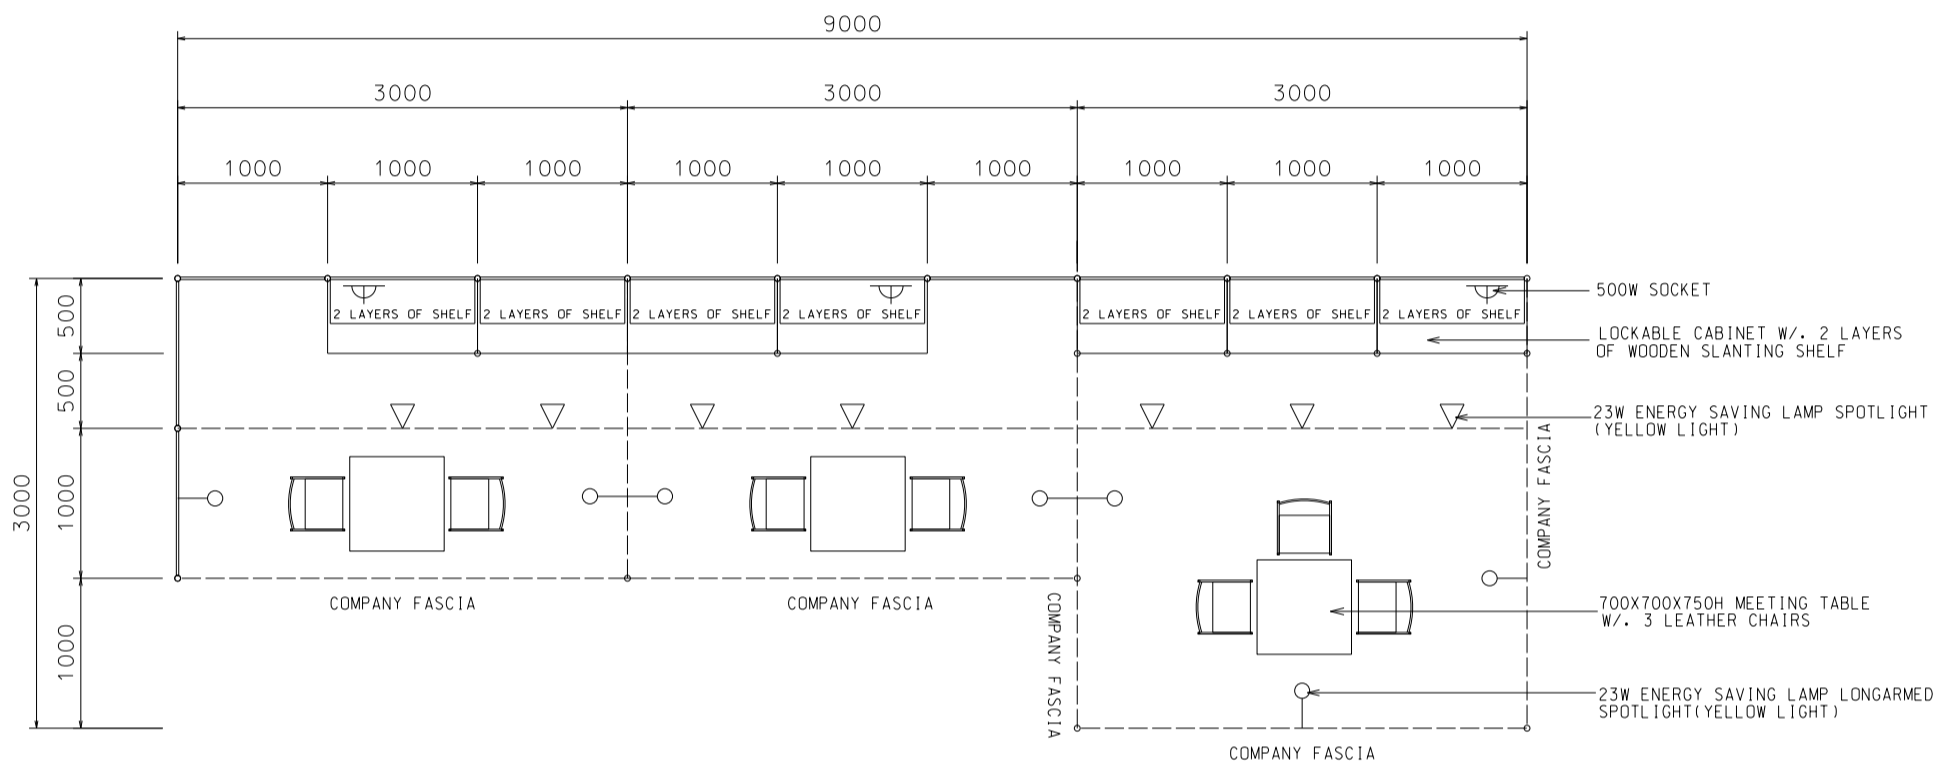

C

21 Sqm. Right Corner Booth (A)

21平方米右邊角位攤位 (A)

BOOTH SPECIFICATIONS		QTY.
	1000W x 500D x 750H CABINET	7
	2000W x 300D SLOPE WOODEN DISPLAY SHELF	4
	3000W x 300D SLOPE WOODEN DISPLAY SHELF	2
	23W ENERGY SAVING LAMP SPOTLIGHT (YELLOW LIGHT)	7
	23W ENERGY SAVING LAMP LONGARMED SPOTLIGHT (YELLOW LIGHT)	7
	700W x 700D x 750H MEETING TABLE	3
	BLACK LEATHER CHAIR	7
	CEILING BEAM	13M
	500W SOCKET	3
	RUBBISH BIN & CARPET (21sqm.)	

*The Hong Kong Trade Development Council reserves the right to change the configuration if necessary.

*如有需要，香港貿易發展局有權更改攤位結構。

D

21 Sqm. Odd Size Standard Booth (A)

21平方米標準攤位 (A)

BOOTH SPECIFICATIONS		QTY.
	1000W x 500D x 750H CABINET	7
	3000W x 300D SLOPE WOODEN DISPLAY SHELF	2
	2000W x 300D SLOPE WOODEN DISPLAY SHELF	4
	23W ENERGY SAVING LAMP SPOTLIGHT (YELLOW LIGHT)	7
	23W ENERGY SAVING LAMP LONGARMED SPOTLIGHT(YELLOW LIGHT)	7
	700W x 700D x 750H MEETING TABLE	2
	BLACK LEATHER CHAIR	6
	CEILING BEAM	10M
	500W SOCKET	2
	RUBBISH BIN & CARPET (21sqm.)	