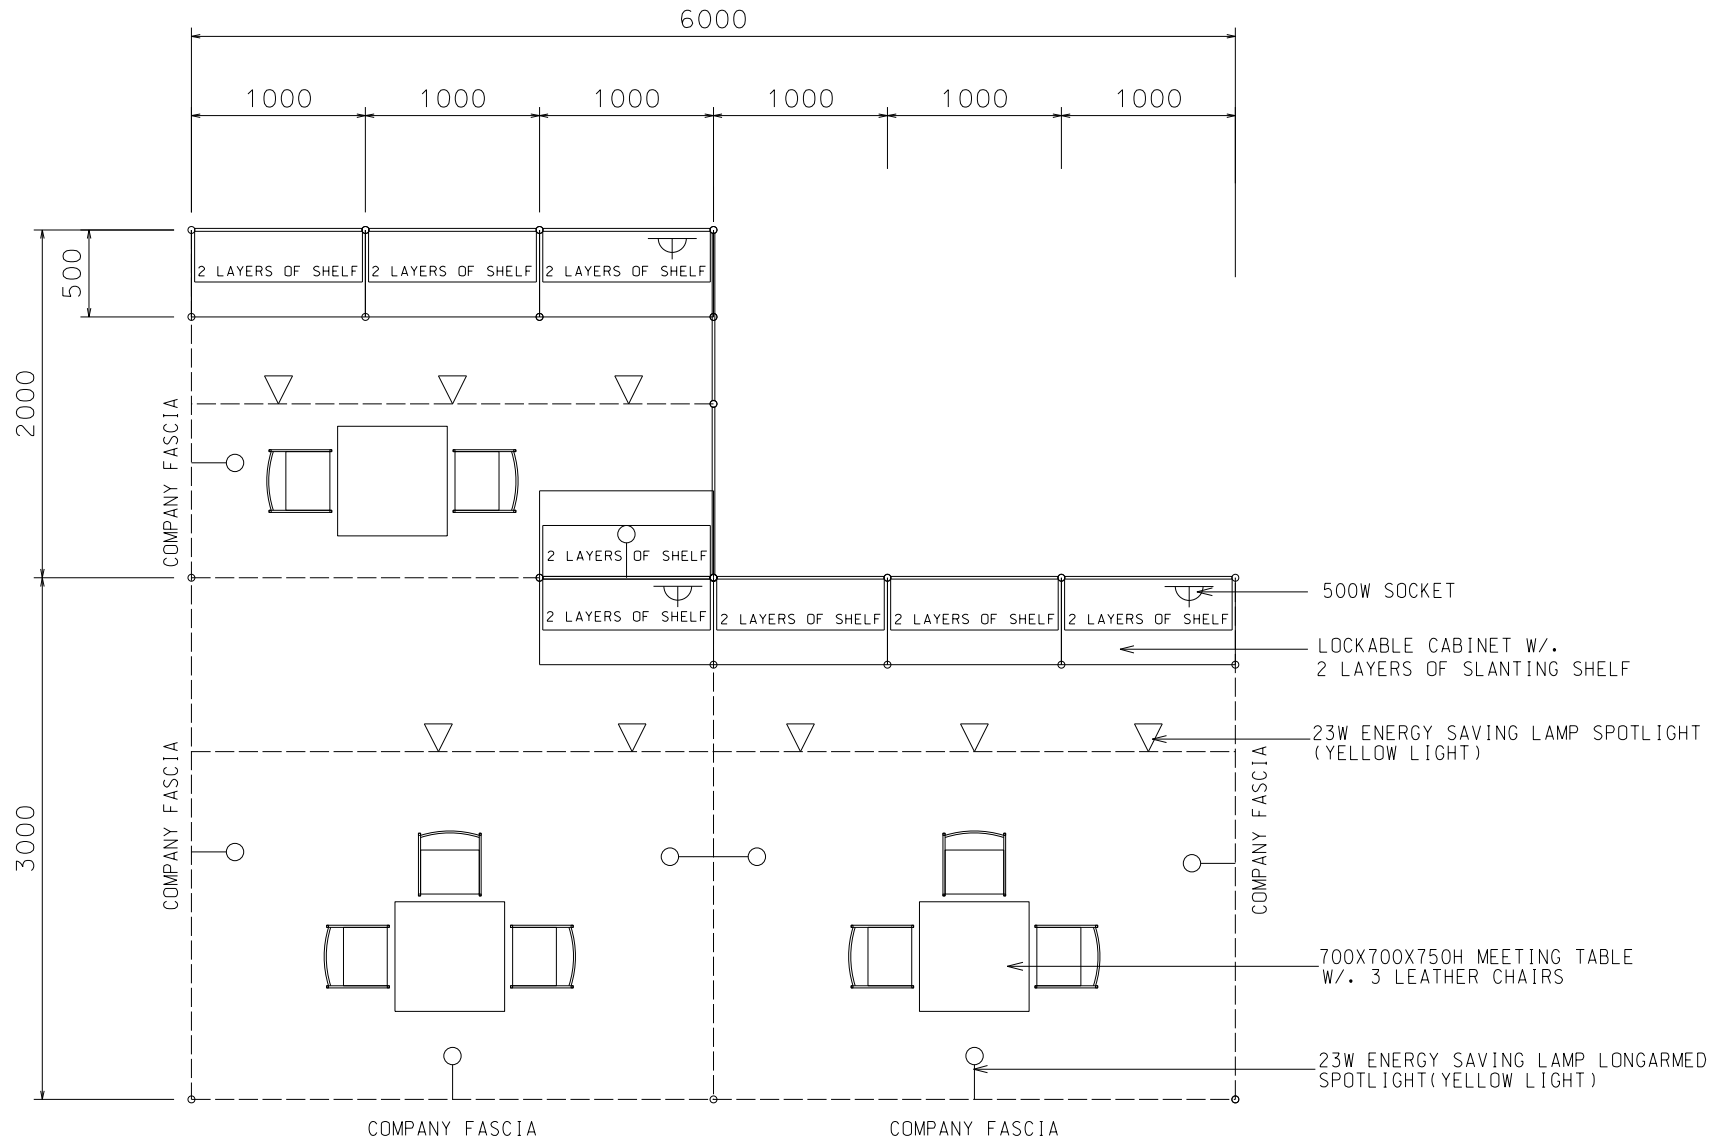

C

24 Sqm. Peninsula Booth (A) 24平方米半島攤位 (A)

BOOTH SPECIFICATIONS		QTY.
	1000W x 500D x 750H CABINET	8
	1000W x 300D SLOPE WOODEN DISPLAY SHELF	4
	3000W x 300D SLOPE WOODEN DISPLAY SHELF	4
	23W ENERGY SAVING LAMP SPOTLIGHT (YELLOW LIGHT)	8
	23W ENERGY SAVING LAMP LONGARMED SPOTLIGHT (YELLOW LIGHT)	8
	700W x 700D x 750H MEETING TABLE	3
	BLACK LEATHER CHAIR	8
	CEILING BEAM	14M
	500W SOCKET	3
	RUBBISH BIN & CARPET (24sqm.)	

*The Hong Kong Trade Development Council reserves the right to change the configuration if necessary.
*如有需要，香港貿易發展局有權更改攤位結構。

C

24 Sqm. Odd Size Standard Booth (A)

24平方米標準攤位 (A)

PLAN

BOOTH SPECIFICATIONS		QTY.
	1000W x 500D x 750H CABINET	8
	2000W x 300D SLOPE WOODEN DISPLAY SHELF	8
	23W ENERGY SAVING LAMP SPOTLIGHT (YELLOW LIGHT)	8
	23W ENERGY SAVING LAMP LONGARMED SPOTLIGHT (YELLOW LIGHT)	8
	700W x 700D x 750H MEETING TABLE	2
	BLACK LEATHER CHAIR	6
	CEILING BEAM	12M
	500W SOCKET	2
	RUBBISH BIN & CARPET (24sqm.)	