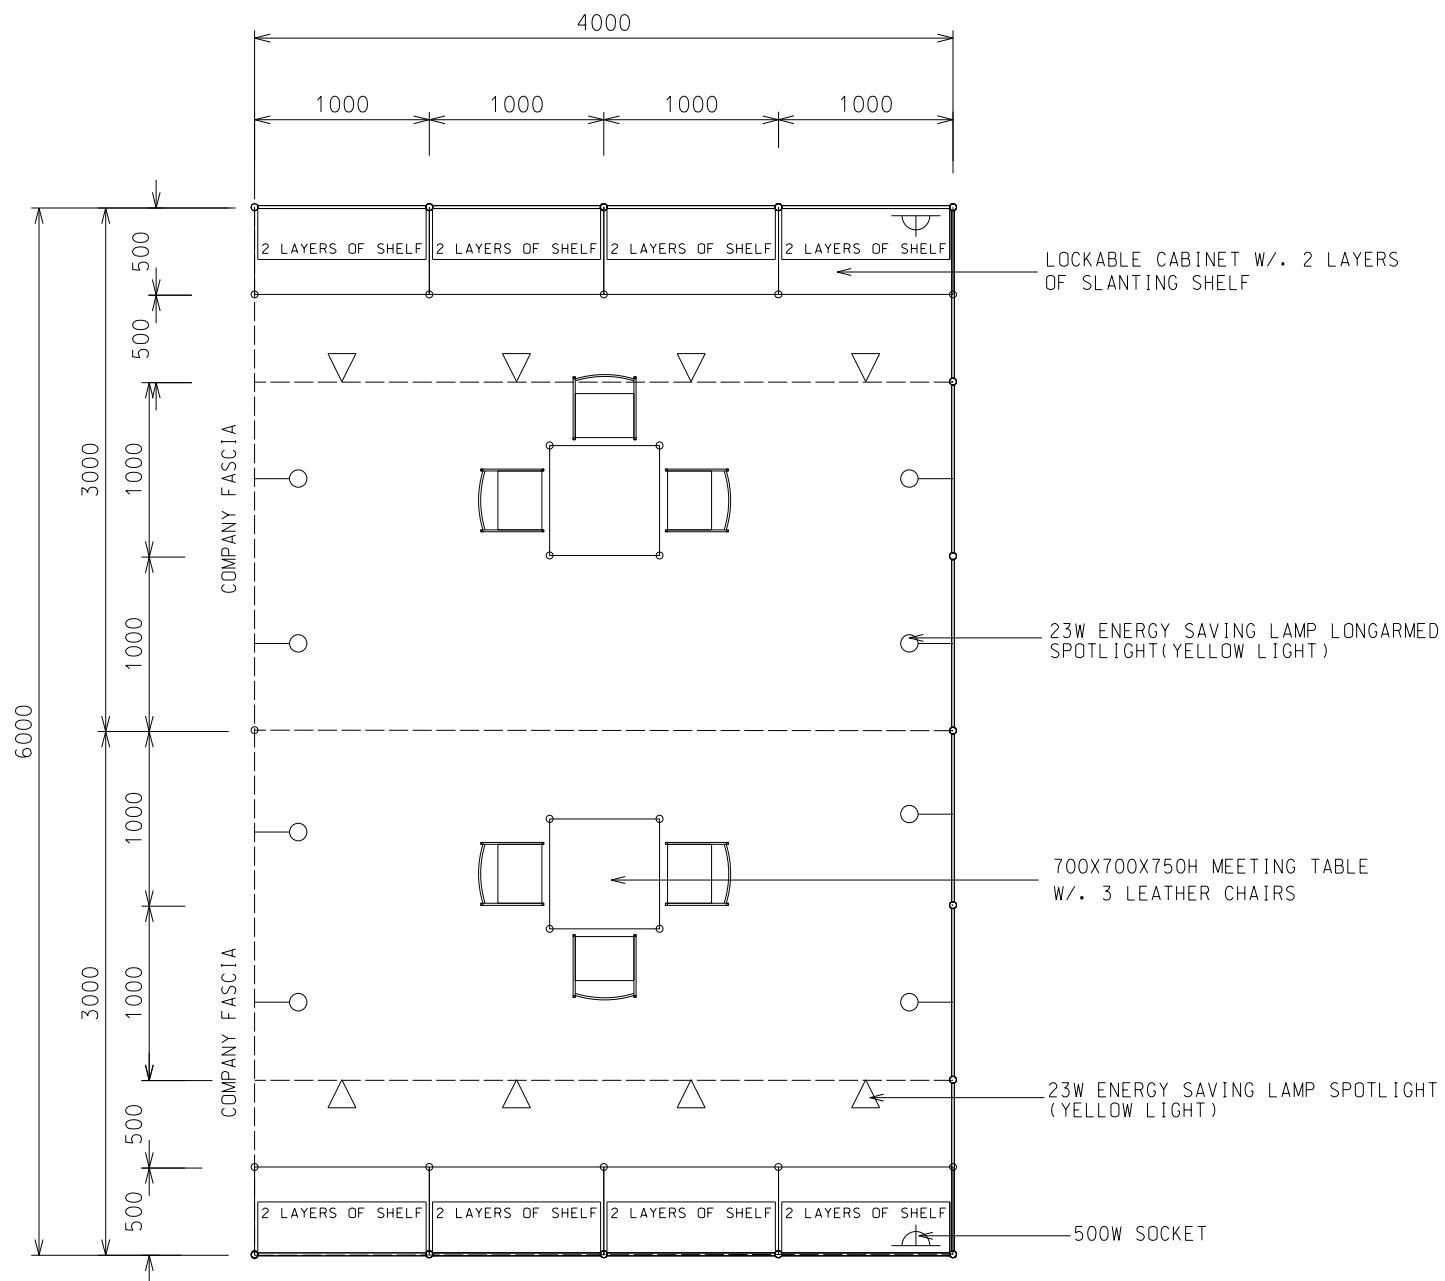

C

24 Sqm. Peninsula Booth (A) 24平方米半島攤位 (A)

BOOTH SPECIFICATIONS		QTY.
	1000W x 500D x 750H CABINET	8
	1000W x 300D SLOPE WOODEN DISPLAY SHELF	4
	3000W x 300D SLOPE WOODEN DISPLAY SHELF	4
	23W ENERGY SAVING LAMP SPOTLIGHT (YELLOW LIGHT)	8
	23W ENERGY SAVING LAMP LONGARMED SPOTLIGHT (YELLOW LIGHT)	8
	700W x 700D x 750H MEETING TABLE	3
	BLACK LEATHER CHAIR	8
	CEILING BEAM	14M
	500W SOCKET	3
	RUBBISH BIN & CARPET (24sqm.)	

*The Hong Kong Trade Development Council reserves the right to change the configuration if necessary.
*如有需要，香港貿易發展局有權更改攤位結構。

C

24 Sqm. Odd Size Standard Booth (A)

24平方米標準攤位 (A)

PLAN

BOOTH SPECIFICATIONS		QTY.
	1000W x 500D x 750H CABINET	8
	2000W x 300D SLOPE WOODEN DISPLAY SHELF	8
	23W ENERGY SAVING LAMP SPOTLIGHT (YELLOW LIGHT)	8
	23W ENERGY SAVING LAMP LONGARMED SPOTLIGHT (YELLOW LIGHT)	8
	700W x 700D x 750H MEETING TABLE	2
	BLACK LEATHER CHAIR	6
	CEILING BEAM	12M
	500W SOCKET	2
	RUBBISH BIN & CARPET (24sqm.)	