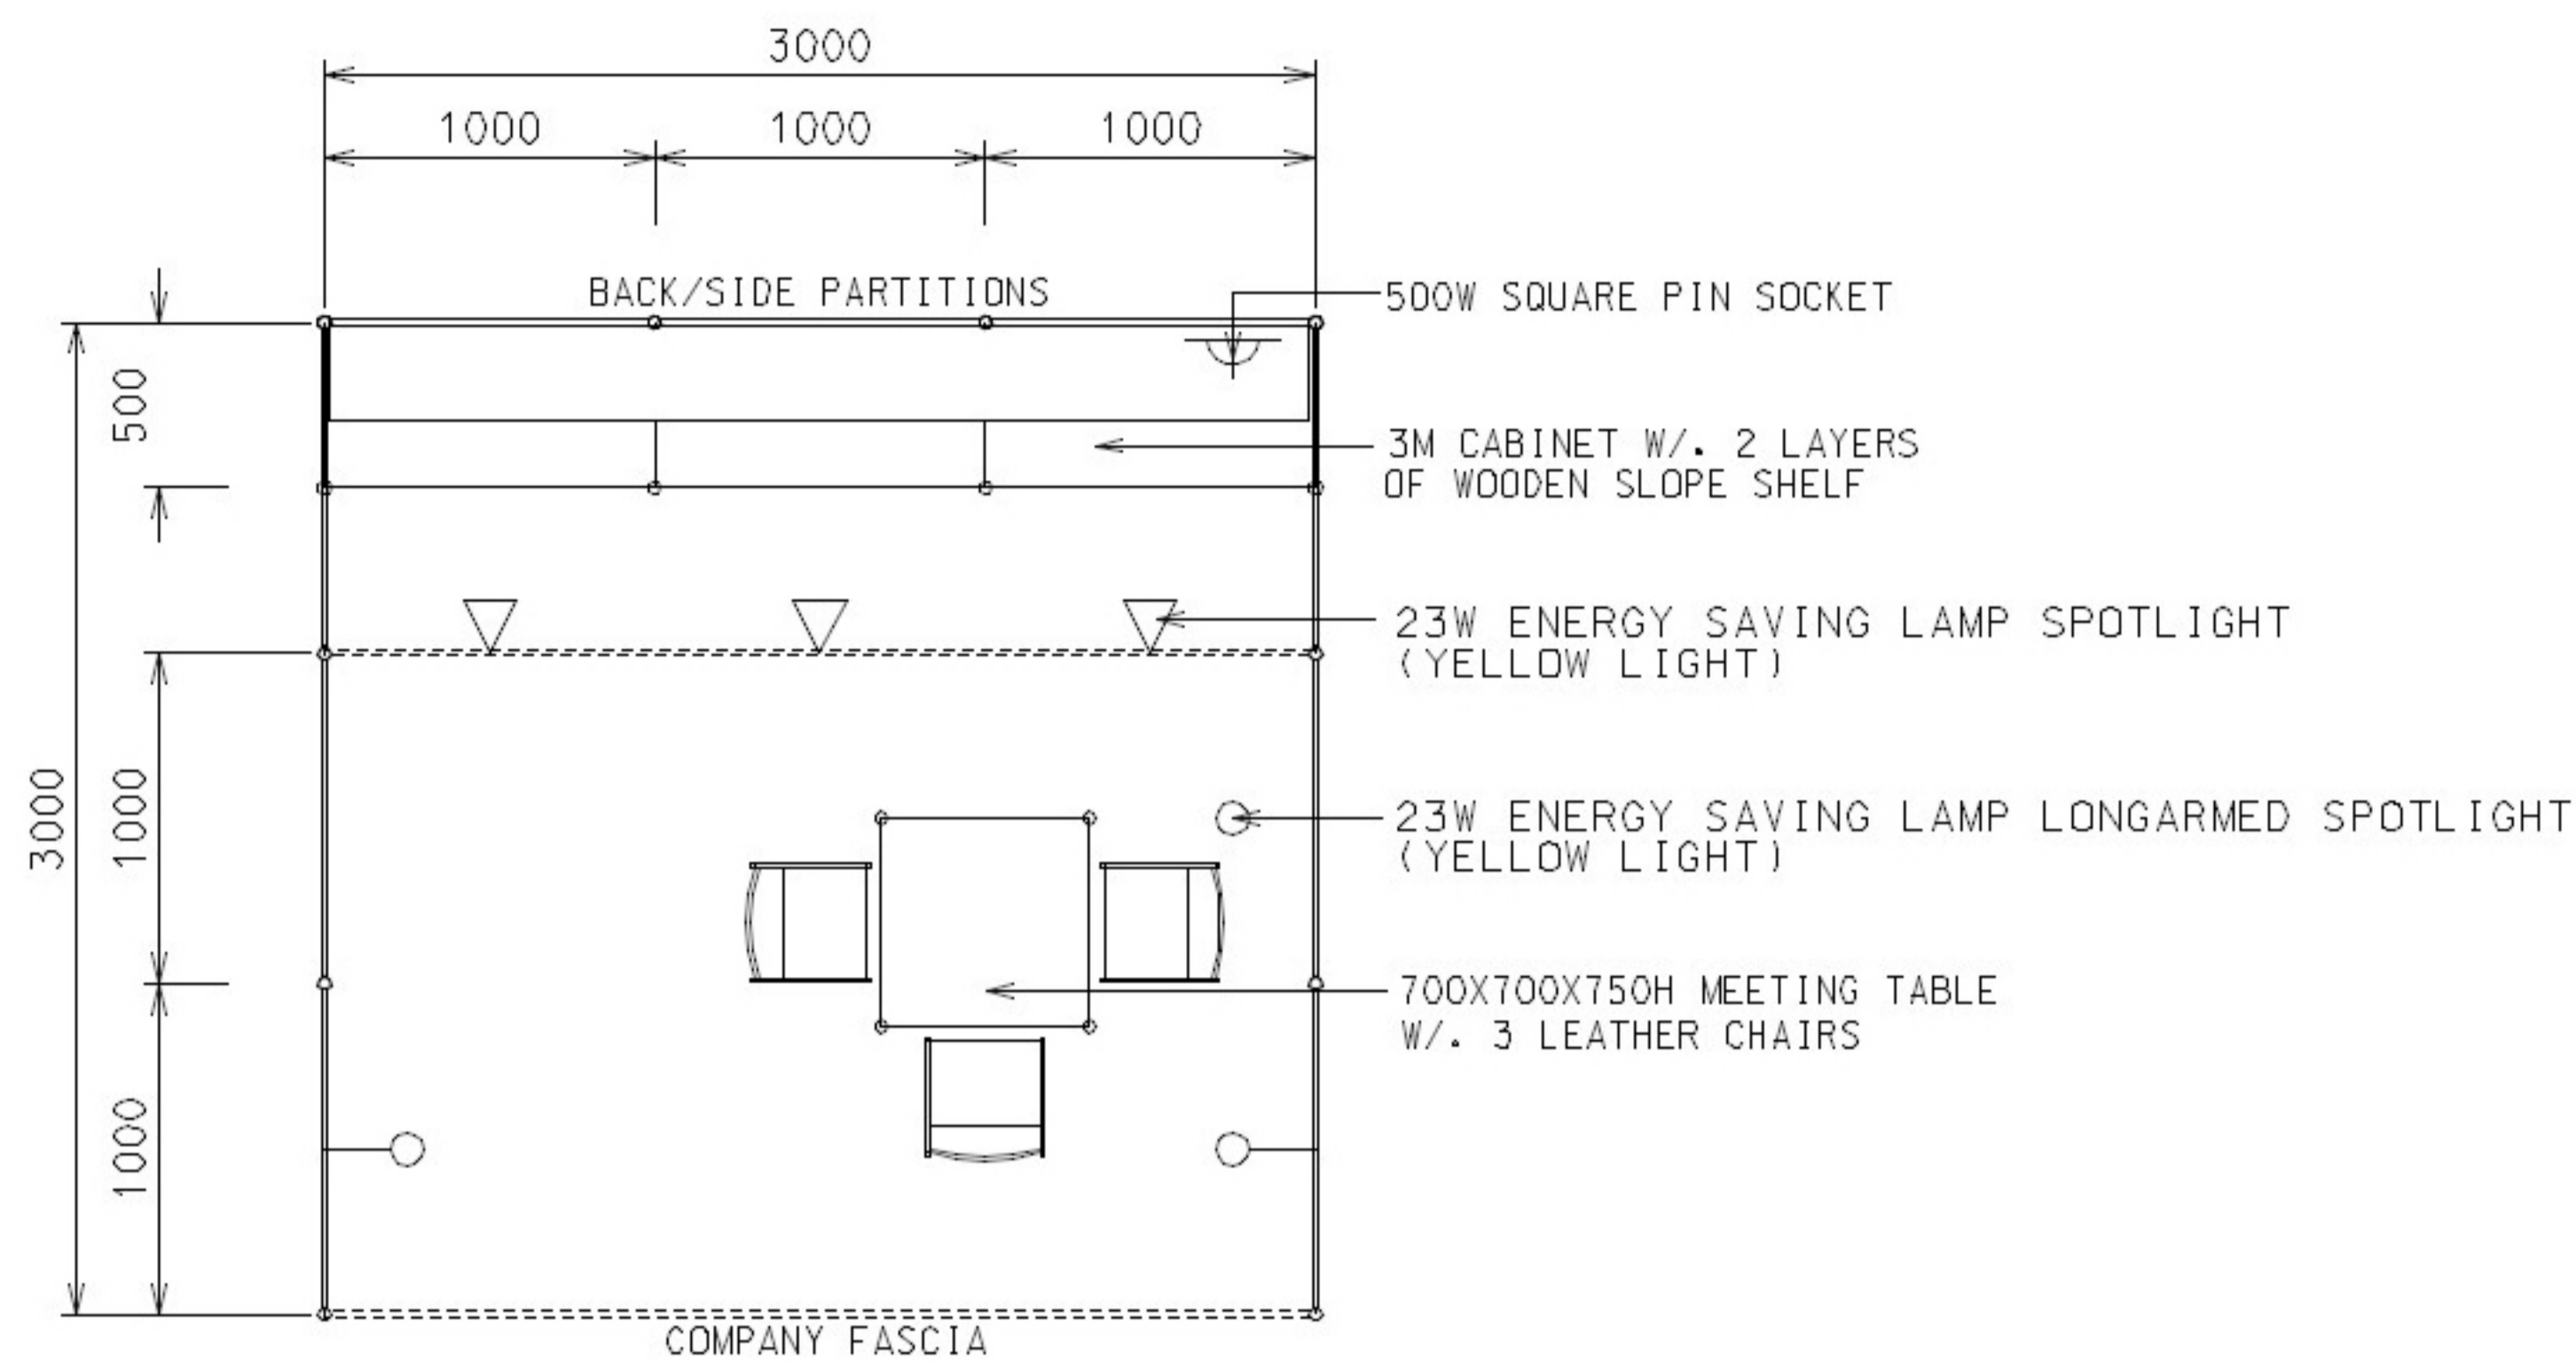

3M x 3M Standard Booth (A)

三米乘三米標準攤位 (A)

PLAN

PERSPECTIVE

ELEVATION

BOOTH SPECIFICATIONS		QTY.
	1000W x 500D x 750H CABINET	3
	3000W x 300D SLOPE WOODEN DISPLAY SHELF	2
	23W ENERGY SAVING LAMP SPOTLIGHT (YELLOW LIGHT)	3
	23W ENERGY SAVING LAMP LONGARMED SPOTLIGHT (YELLOW LIGHT)	3
	700W x 700D x 750H MEETING TABLE	1
	BLACK LEATHER CHAIR	3
	CEILING BEAM	3M
	500W SOCKET	1
	RUBBISH BIN & CARPET (9sqm.)	

3M x 3M Corner Booth (A)

三米乘三米角位攤位 (A)

PLAN

PERSPECTIVE

ELEVATION

BOOTH SPECIFICATIONS		QTY.
	1000W x 500D x 750H CABINET	3
	3000W x 300D SLOPE WOODEN DISPLAY SHELF	2
	23W ENERGY SAVING LAMP SPOTLIGHT(YELLOW LIGHT)	3
	23W ENERGY SAVING LAMP LONGARMED SPOTLIGHT (YELLOW LIGHT)	3
	700W x 700D x 750H MEETING TABLE	1
	BLACK LEATHER CHAIR	3
	CEILING BEAM	3M
	500W SOCKET	1
	RUBBISH BIN & CARPET (9sqm.)	

3M x 3M Corner Booth (B)

三米乘三米角位攤位 (B)

PLAN
CORNER BOOTH

PERSPECTIVE

ELEVATION
CORNER BOOTH

BOOTH SPECIFICATIONS		QTY.
	1000W x 500D x 750H CABINET	2
	2000W x 300D SLOPE WOODEN DISPLAY SHELF	4
	23W ENERGY SAVING LAMP SPOTLIGHT(YELLOW LIGHT)	2
	23W ENERGY SAVING LAMP LONGARMED SPOTLIGHT (YELLOW LIGHT)	5
	700W x 700D x 750H MEETING TABLE	1
	DISPLAY PLATFORM	1
	BLACK LEATHER CHAIR	3
	CEILING BEAM	3M
	500W SOCKET	1
	RUBBISH BIN & CARPET (9sqm.)	

*The Hong Kong Trade Development Council reserves the right to change the configuration if necessary.
*如有需要，香港貿易發展局有權更改攤位結構。

4.5M x 2M Standard Booth (A)

四點五米乘二米標準攤位 (A)

BOOTH SPECIFICATIONS		QTY.
	1000W x 500D x 750H CABINET	3
	3000W x 300D SLOPE WOODEN DISPLAY SHELF	2
	23W ENERGY SAVING LAMP SPOTLIGHT (YELLOW LIGHT)	3
	23W ENERGY SAVING LAMP LONGARMED SPOTLIGHT (YELLOW LIGHT)	3
	700W x 700D x 750H MEETING TABLE	1
	BLACK LEATHER CHAIR	3
	CEILING BEAM	4.5M
	500W SOCKET	1
	RUBBISH BIN & CARPET (9sqm.)	