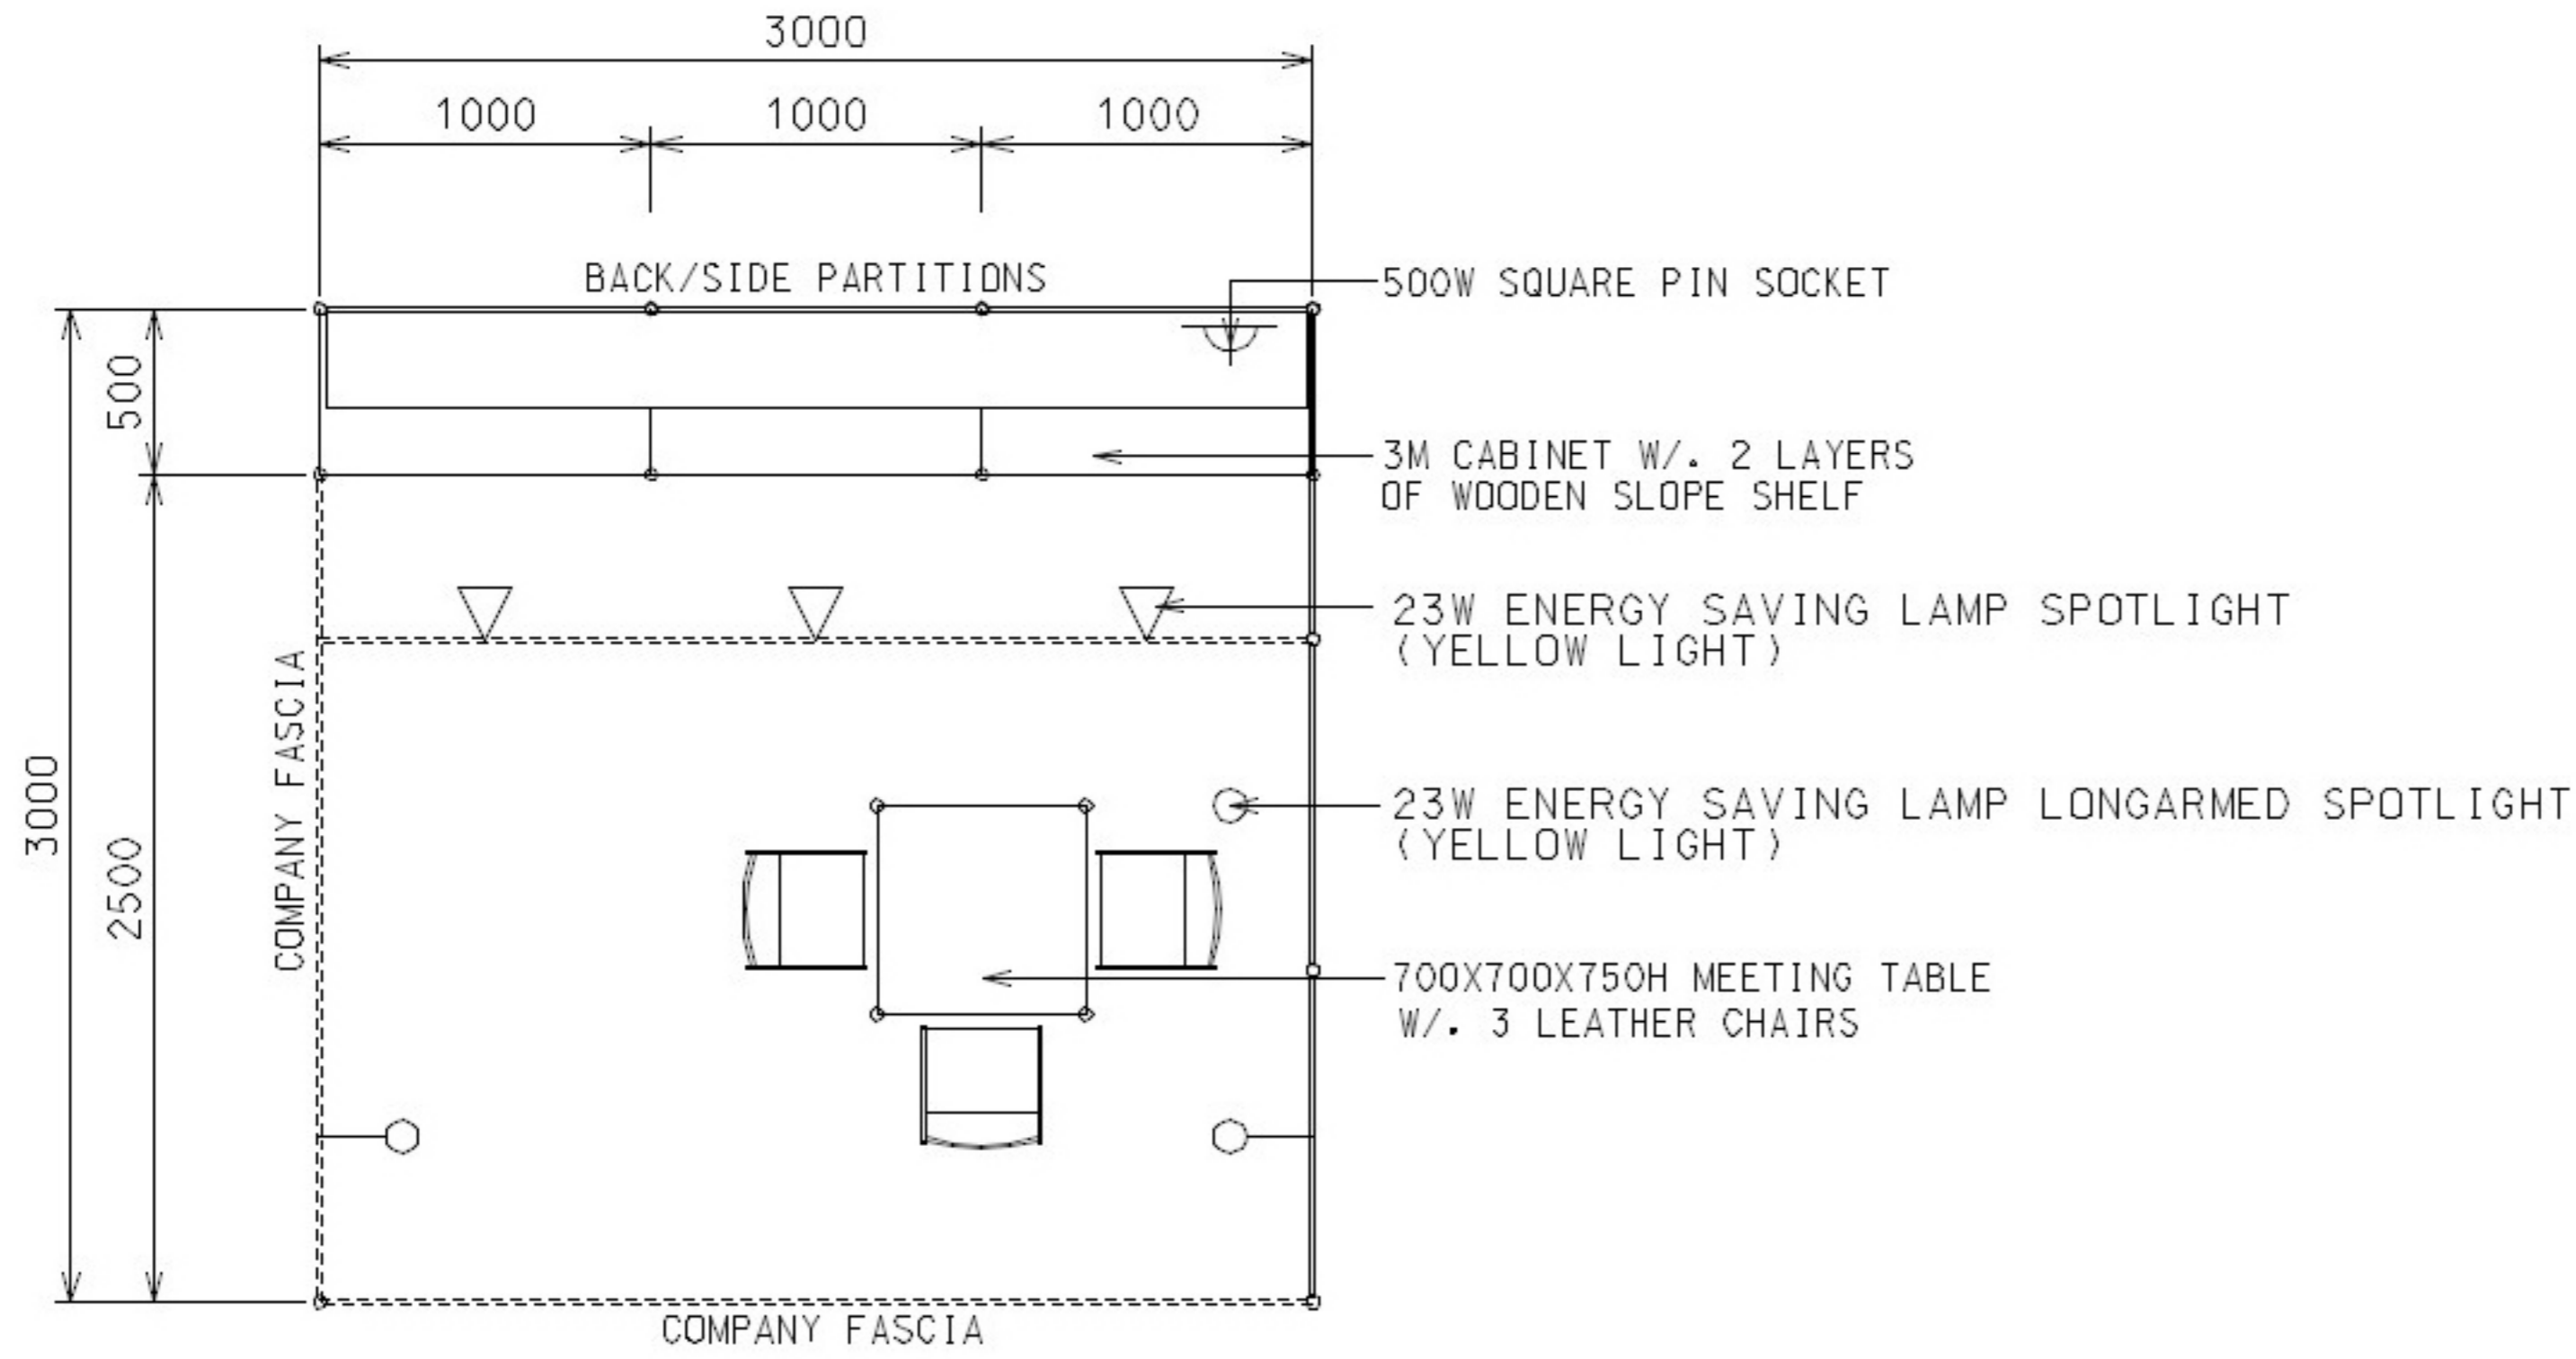

3M x 3M Standard Booth (A)

三米乘三米標準攤位 (A)

PLAN

PERSPECTIVE

ELEVATION

BOOTH SPECIFICATIONS		QTY.
	1000W x 500D x 750H CABINET	3
	3000W x 300D SLOPE WOODEN DISPLAY SHELF	2
	23W ENERGY SAVING LAMP SPOTLIGHT (YELLOW LIGHT)	3
	23W ENERGY SAVING LAMP LONGARMED SPOTLIGHT (YELLOW LIGHT)	3
	700W x 700D x 750H MEETING TABLE	1
	BLACK LEATHER CHAIR	3
	CEILING BEAM	3M
	500W SOCKET	1
	RUBBISH BIN & CARPET (9sqm.)	

3M x 3M Corner Booth (A)

三米乘三米角位攤位 (A)

PLAN

PERSPECTIVE

ELEVATION

BOOTH SPECIFICATIONS		QTY.
	1000W x 500D x 750H CABINET	3
	3000W x 300D SLOPE WOODEN DISPLAY SHELF	2
	23W ENERGY SAVING LAMP SPOTLIGHT(YELLOW LIGHT)	3
	23W ENERGY SAVING LAMP LONGARMED SPOTLIGHT (YELLOW LIGHT)	3
	700W x 700D x 750H MEETING TABLE	1
	BLACK LEATHER CHAIR	3
	CEILING BEAM	3M
	500W SOCKET	1
	RUBBISH BIN & CARPET (9sqm.)	

3M x 3M Corner Booth (B)

三米乘三米角位攤位 (B)

PLAN
CORNER BOOTH

PERSPECTIVE

ELEVATION
CORNER BOOTH

BOOTH SPECIFICATIONS		QTY.
	1000W x 500D x 750H CABINET	2
	2000W x 300D SLOPE WOODEN DISPLAY SHELF	4
	23W ENERGY SAVING LAMP SPOTLIGHT(YELLOW LIGHT)	2
	23W ENERGY SAVING LAMP LONGARMED SPOTLIGHT (YELLOW LIGHT)	5
	700W x 700D x 750H MEETING TABLE	1
	DISPLAY PLATFORM	1
	BLACK LEATHER CHAIR	3
	CEILING BEAM	3M
	500W SOCKET	1
	RUBBISH BIN & CARPET (9sqm.)	

*The Hong Kong Trade Development Council reserves the right to change the configuration if necessary.
*如有需要，香港貿易發展局有權更改攤位結構。

4.5M x 2M Standard Booth (A)

四點五米乘二米標準攤位 (A)

BOOTH SPECIFICATIONS		QTY.
	1000W x 500D x 750H CABINET	3
	3000W x 300D SLOPE WOODEN DISPLAY SHELF	2
	23W ENERGY SAVING LAMP SPOTLIGHT (YELLOW LIGHT)	3
	23W ENERGY SAVING LAMP LONGARMED SPOTLIGHT (YELLOW LIGHT)	3
	700W x 700D x 750H MEETING TABLE	1
	BLACK LEATHER CHAIR	3
	CEILING BEAM	4.5M
	500W SOCKET	1
	RUBBISH BIN & CARPET (9sqm.)	