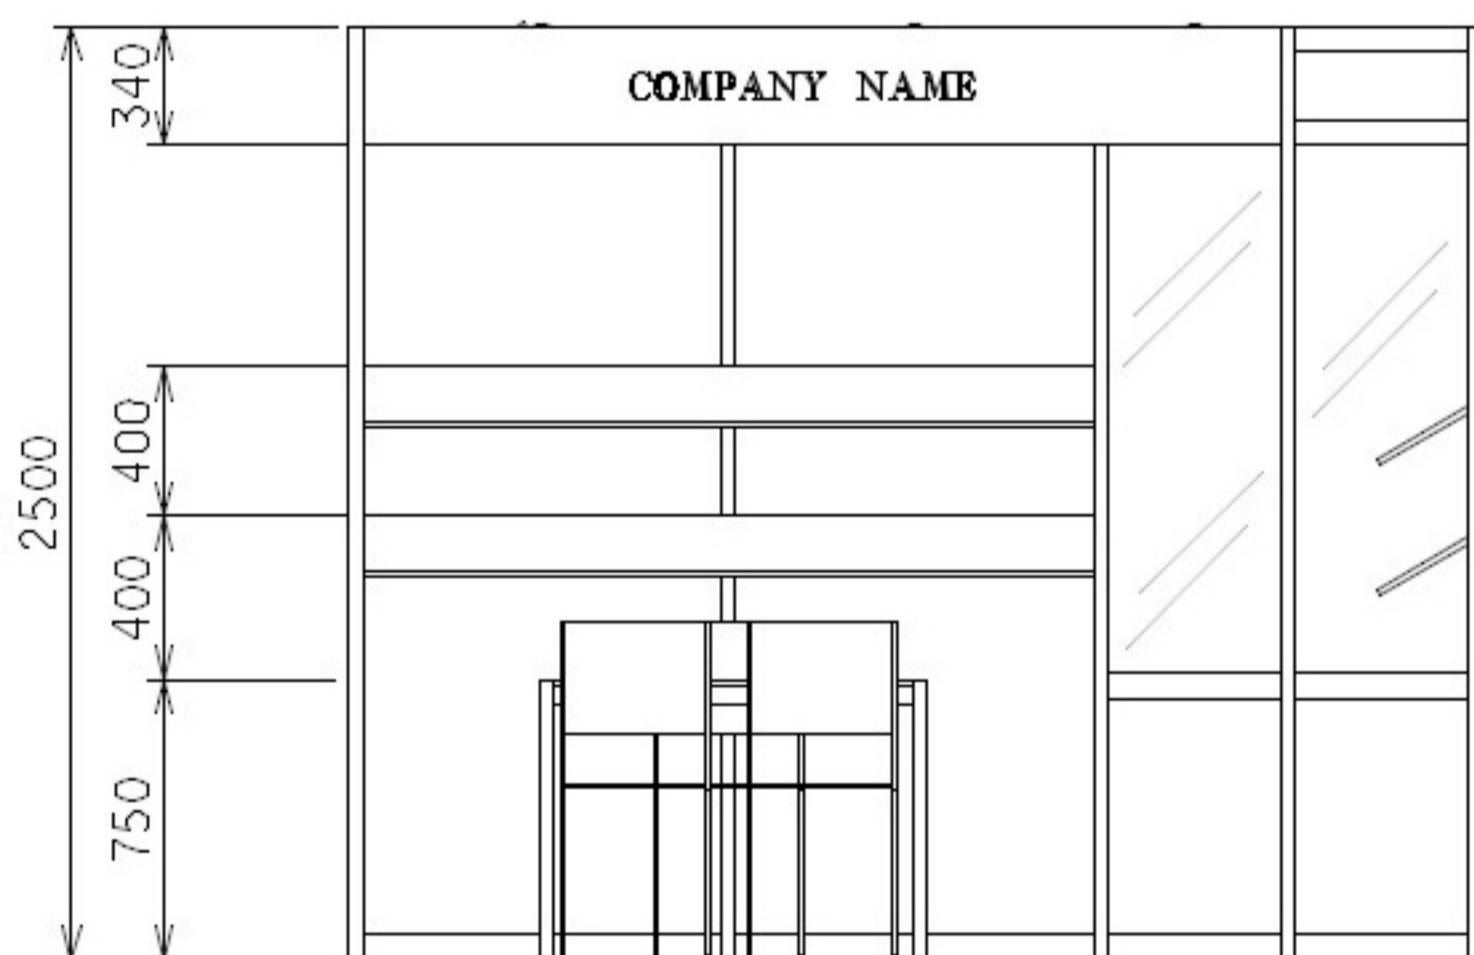

3M x 3M Corner Booth (A)

三米乘三米角位攤位 (A)

PLAN

PERSPECTIVE

ELEVATION

BOOTH SPECIFICATIONS		QTY.
	1000W x 500D x 750H CABINET	3
	3000W x 300D SLOPE WOODEN DISPLAY SHELF	2
	23W ENERGY SAVING LAMP SPOTLIGHT(YELLOW LIGHT)	3
	23W ENERGY SAVING LAMP LONGARMED SPOTLIGHT (YELLOW LIGHT)	3
	700W x 700D x 750H MEETING TABLE	1
	BLACK LEATHER CHAIR	3
	CEILING BEAM	3M
	500W SOCKET	1
	RUBBISH BIN & CARPET (9sqm.)	

3M x 3M Standard Booth (B)

三米乘三米標準攤位 (B)

PLAN

PERSPECTIVE

ELEVATION

BOOTH SPECIFICATIONS		QTY.
	1000W x 500D x 750H CABINET	2
	2000W x 300D SLOPE WOODEN DISPLAY SHELF	4
	23W ENERGY SAVING LAMP SPOTLIGHT(YELLOW LIGHT)	2
	23W ENERGY SAVING LAMP LONGARMED SPOTLIGHT (YELLOW LIGHT)	5
	700W x 700D x 750H MEETING TABLE	1
	DISPLAY PLATFORM	1
	BLACK LEATHER CHAIR	3
	CEILING BEAM	3M
	500W SOCKET	1
	RUBBISH BIN & CARPET (9sqm.)	

3M x 3M Corner Booth (B)

三米乘三米角位攤位 (B)

PLAN
CORNER BOOTH

PERSPECTIVE

ELEVATION
CORNER BOOTH

BOOTH SPECIFICATIONS		QTY.
	1000W x 500D x 750H CABINET	2
	2000W x 300D SLOPE WOODEN DISPLAY SHELF	4
	23W ENERGY SAVING LAMP SPOTLIGHT(YELLOW LIGHT)	2
	23W ENERGY SAVING LAMP LONGARMED SPOTLIGHT (YELLOW LIGHT)	5
	700W x 700D x 750H MEETING TABLE	1
	DISPLAY PLATFORM	1
	BLACK LEATHER CHAIR	3
	CEILING BEAM	3M
	500W SOCKET	1
	RUBBISH BIN & CARPET (9sqm.)	

*The Hong Kong Trade Development Council reserves the right to change the configuration if necessary.
*如有需要，香港貿易發展局有權更改攤位結構。

4.5M x 2M Standard Booth (A)

四點五米乘二米標準攤位 (A)

BOOTH SPECIFICATIONS		QTY.
	1000W x 500D x 750H CABINET	3
	3000W x 300D SLOPE WOODEN DISPLAY SHELF	2
	23W ENERGY SAVING LAMP SPOTLIGHT (YELLOW LIGHT)	3
	23W ENERGY SAVING LAMP LONGARMED SPOTLIGHT (YELLOW LIGHT)	3
	700W x 700D x 750H MEETING TABLE	1
	BLACK LEATHER CHAIR	3
	CEILING BEAM	4.5M
	500W SOCKET	1
	RUBBISH BIN & CARPET (9sqm.)	