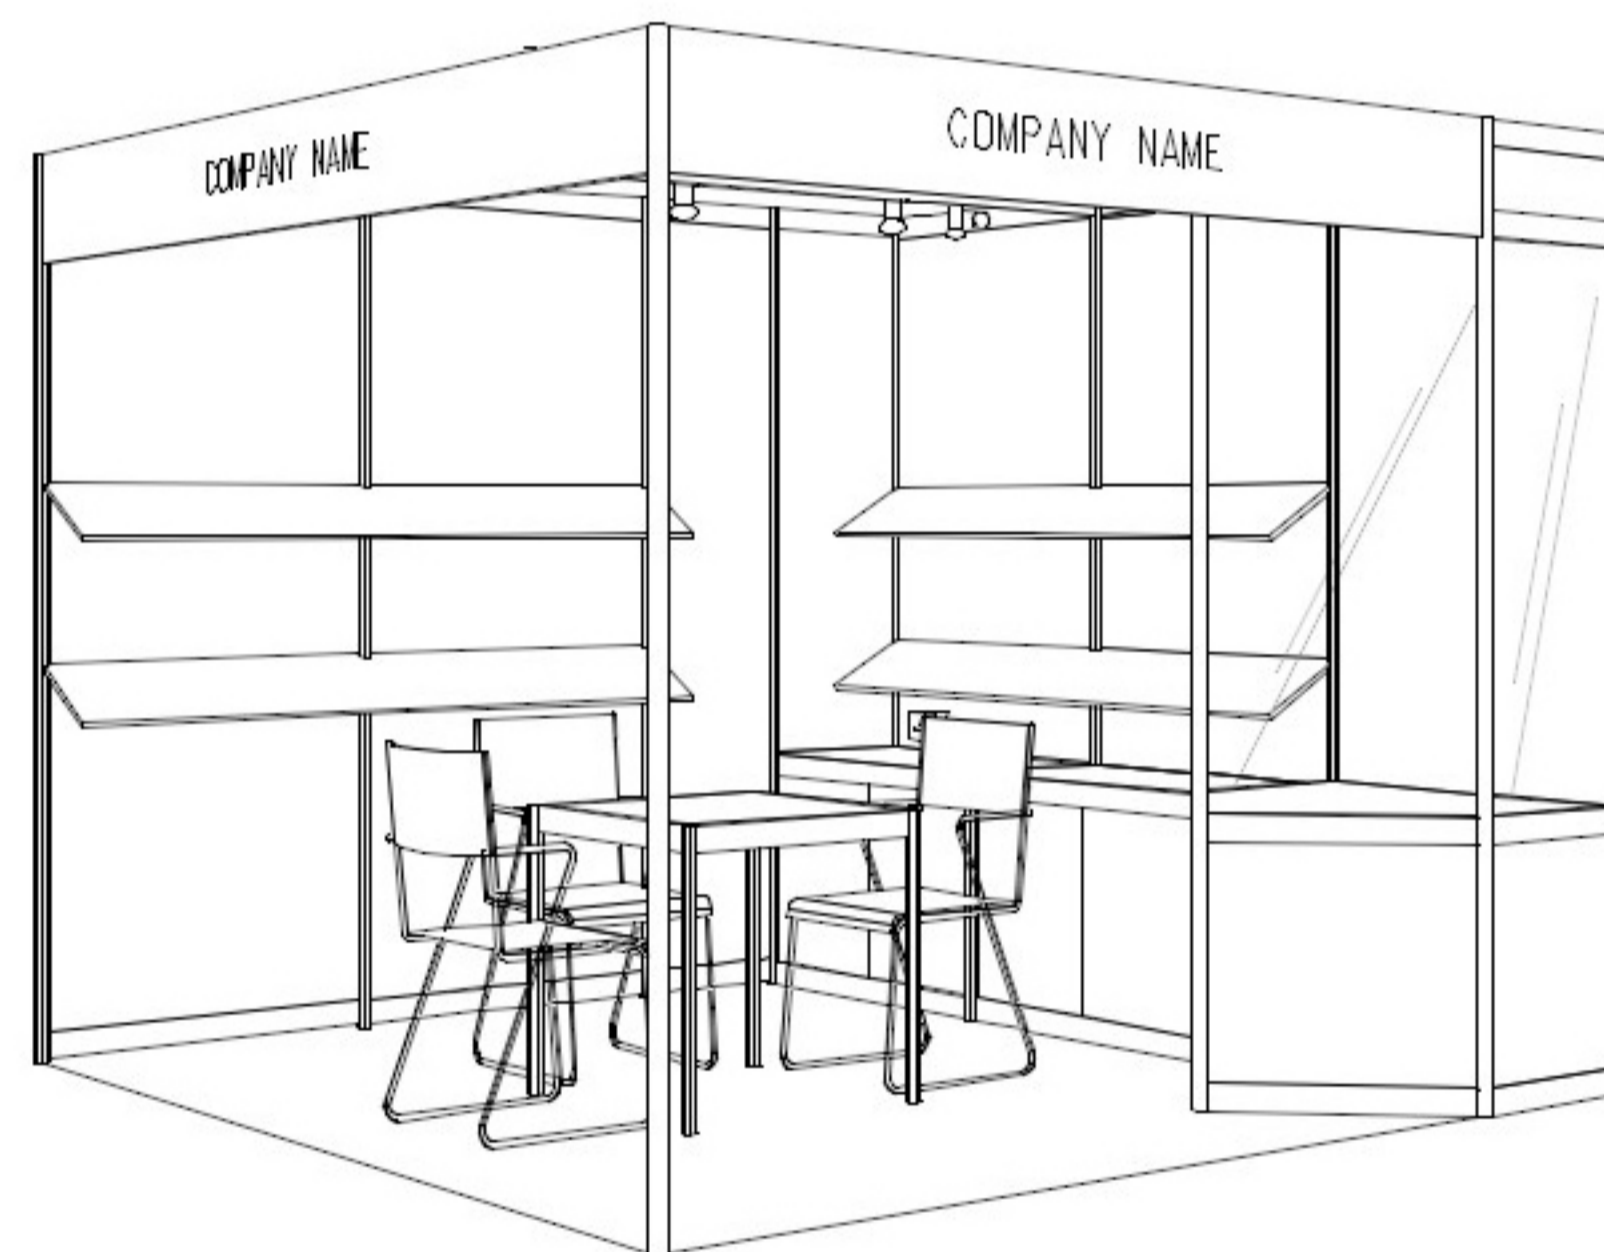

3M x 3M Corner Booth (A)

三米乘三米角位攤位 (A)

PLAN

PERSPECTIVE

ELEVATION

BOOTH SPECIFICATIONS		QTY.
	1000W x 500D x 750H CABINET	3
	3000W x 300D SLOPE WOODEN DISPLAY SHELF	2
	23W ENERGY SAVING LAMP SPOTLIGHT(YELLOW LIGHT)	3
	23W ENERGY SAVING LAMP LONGARMED SPOTLIGHT (YELLOW LIGHT)	3
	700W x 700D x 750H MEETING TABLE	1
	BLACK LEATHER CHAIR	3
	CEILING BEAM	3M
	500W SOCKET	1
	RUBBISH BIN & CARPET (9sqm.)	

3M x 3M Standard Booth (B)

三米乘三米標準攤位 (B)

PLAN

PERSPECTIVE

ELEVATION

BOOTH SPECIFICATIONS		QTY.
	1000W x 500D x 750H CABINET	2
	2000W x 300D SLOPE WOODEN DISPLAY SHELF	4
	23W ENERGY SAVING LAMP SPOTLIGHT(YELLOW LIGHT)	2
	23W ENERGY SAVING LAMP LONGARMED SPOTLIGHT (YELLOW LIGHT)	5
	700W x 700D x 750H MEETING TABLE	1
	DISPLAY PLATFORM	1
	BLACK LEATHER CHAIR	3
	CEILING BEAM	3M
	500W SOCKET	1
	RUBBISH BIN & CARPET (9sqm.)	

3M x 3M Corner Booth (B)

三米乘三米角位攤位 (B)

PLAN
CORNER BOOTH

PERSPECTIVE

ELEVATION
CORNER BOOTH

BOOTH SPECIFICATIONS		QTY.
	1000W x 500D x 750H CABINET	2
	2000W x 300D SLOPE WOODEN DISPLAY SHELF	4
	23W ENERGY SAVING LAMP SPOTLIGHT(YELLOW LIGHT)	2
	23W ENERGY SAVING LAMP LONGARMED SPOTLIGHT (YELLOW LIGHT)	5
	700W x 700D x 750H MEETING TABLE	1
	DISPLAY PLATFORM	1
	BLACK LEATHER CHAIR	3
	CEILING BEAM	3M
	500W SOCKET	1
	RUBBISH BIN & CARPET (9sqm.)	

*The Hong Kong Trade Development Council reserves the right to change the configuration if necessary.
*如有需要，香港貿易發展局有權更改攤位結構。

4.5M x 2M Standard Booth (A)

四點五米乘二米標準攤位 (A)

BOOTH SPECIFICATIONS		QTY.
	1000W x 500D x 750H CABINET	3
	3000W x 300D SLOPE WOODEN DISPLAY SHELF	2
	23W ENERGY SAVING LAMP SPOTLIGHT (YELLOW LIGHT)	3
	23W ENERGY SAVING LAMP LONGARMED SPOTLIGHT (YELLOW LIGHT)	3
	700W x 700D x 750H MEETING TABLE	1
	BLACK LEATHER CHAIR	3
	CEILING BEAM	4.5M
	500W SOCKET	1
	RUBBISH BIN & CARPET (9sqm.)	