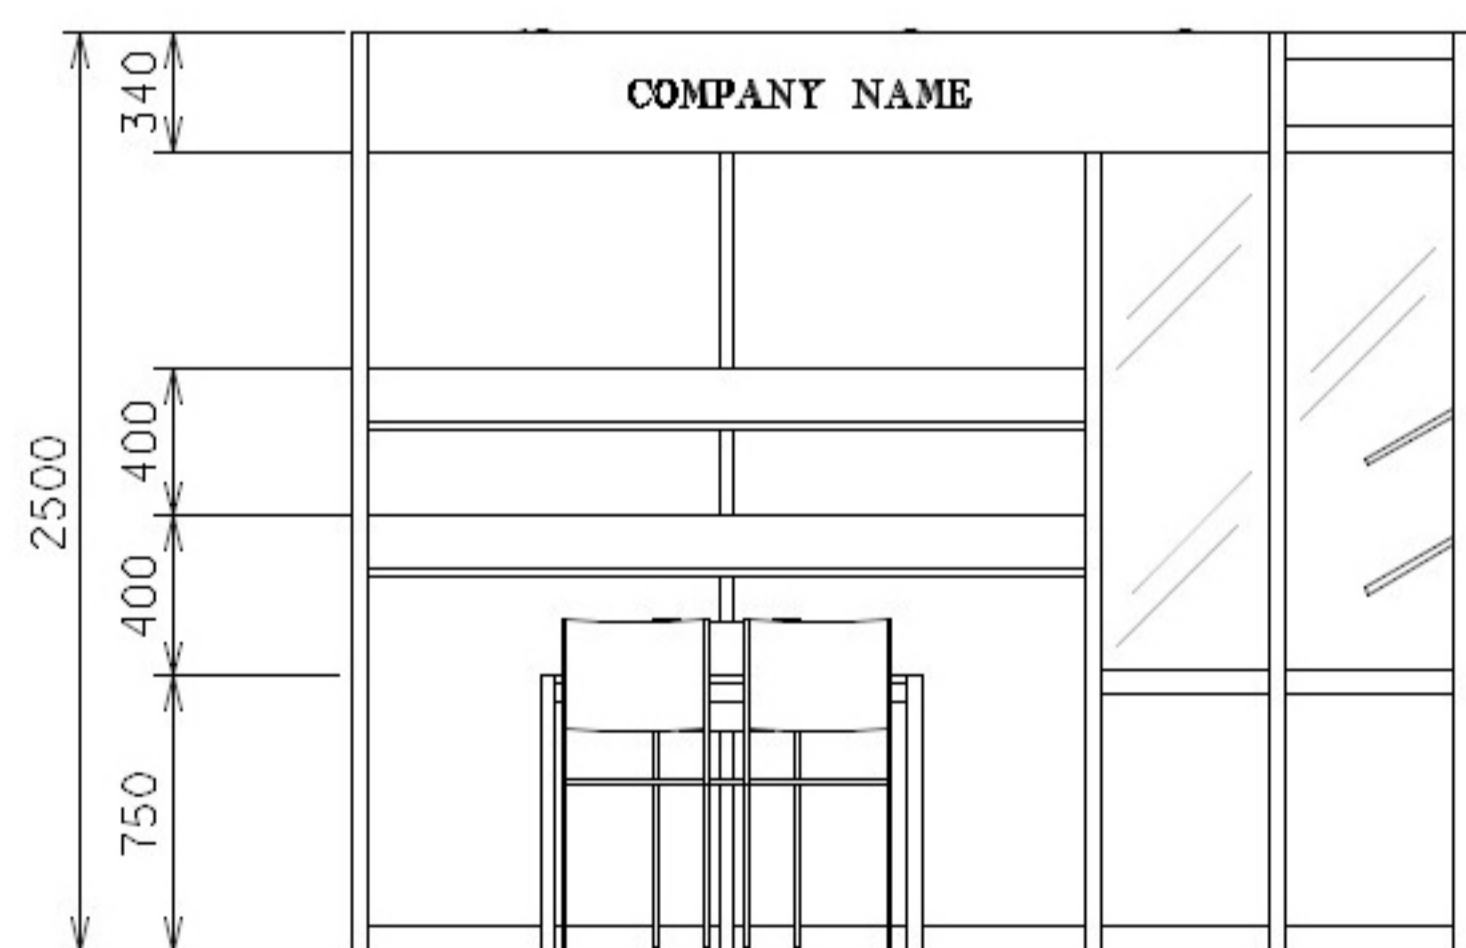

3M x 3M Corner Booth (B)

三米乘三米角位攤位 (B)

PLAN
CORNER BOOTH

PERSPECTIVE

ELEVATION
CORNER BOOTH

BOOTH SPECIFICATIONS		QTY.
	1000W x 500D x 750H CABINET	2
	2000W x 300D SLOPE WOODEN DISPLAY SHELF	4
	23W ENERGY SAVING LAMP SPOTLIGHT(YELLOW LIGHT)	2
	23W ENERGY SAVING LAMP LONGARMED SPOTLIGHT (YELLOW LIGHT)	5
	700W x 700D x 750H MEETING TABLE	1
	DISPLAY PLATFORM	1
	BLACK LEATHER CHAIR	3
	CEILING BEAM	3M
	500W SOCKET	1
	RUBBISH BIN & CARPET (9sqm.)	

*The Hong Kong Trade Development Council reserves the right to change the configuration if necessary.
*如有需要，香港貿易發展局有權更改攤位結構。

4.5M x 2M Standard Booth (A)

四點五米乘二米標準攤位 (A)

BOOTH SPECIFICATIONS		QTY.
	1000W x 500D x 750H CABINET	3
	3000W x 300D SLOPE WOODEN DISPLAY SHELF	2
	23W ENERGY SAVING LAMP SPOTLIGHT (YELLOW LIGHT)	3
	23W ENERGY SAVING LAMP LONGARMED SPOTLIGHT (YELLOW LIGHT)	3
	700W x 700D x 750H MEETING TABLE	1
	BLACK LEATHER CHAIR	3
	CEILING BEAM	4.5M
	500W SOCKET	1
	RUBBISH BIN & CARPET (9sqm.)	