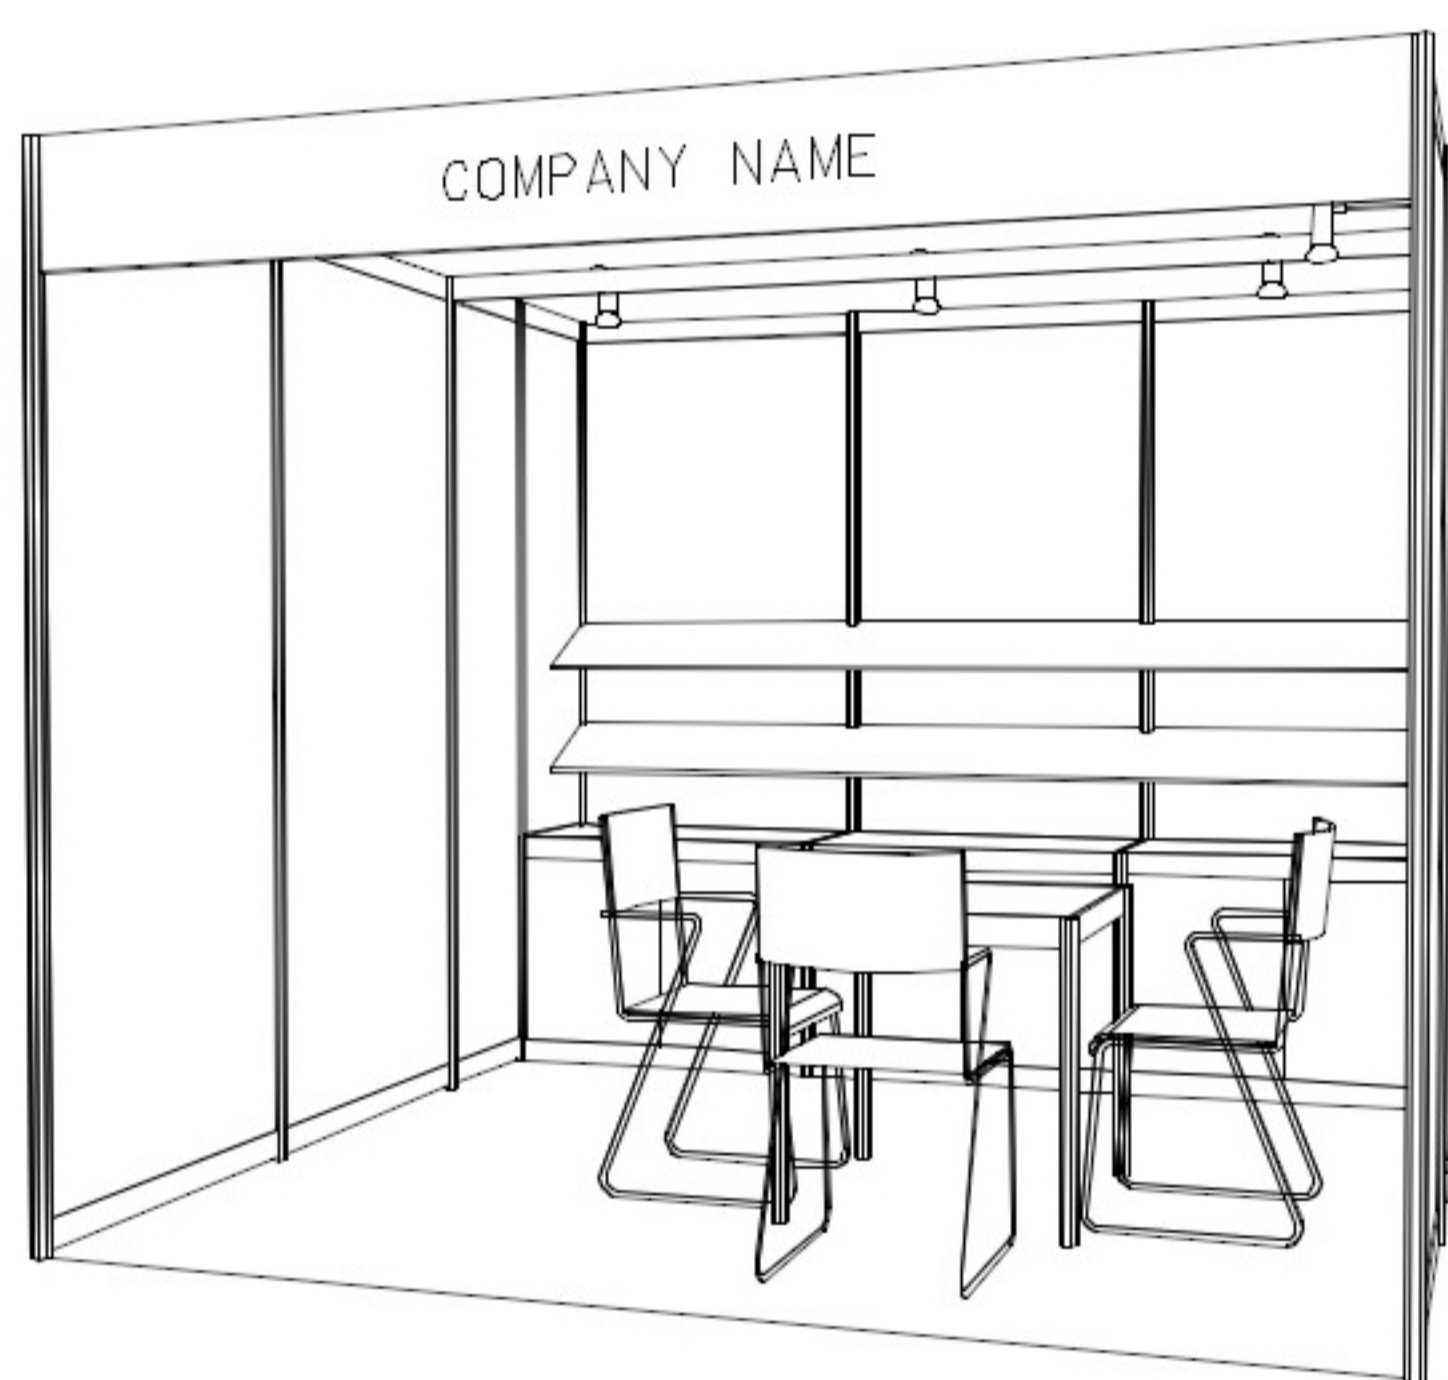

3M x 3M Standard Booth (A)

三米乘三米標準攤位 (A)

PLAN

PERSPECTIVE

ELEVATION

BOOTH SPECIFICATIONS		QTY.
	1000W x 500D x 750H CABINET	3
	3000W x 300D SLOPE WOODEN DISPLAY SHELF	2
	23W ENERGY SAVING LAMP SPOTLIGHT (YELLOW LIGHT)	3
	23W ENERGY SAVING LAMP LONGARMED SPOTLIGHT (YELLOW LIGHT)	3
	700W x 700D x 750H MEETING TABLE	1
	BLACK LEATHER CHAIR	3
	CEILING BEAM	3M
	500W SOCKET	1
	RUBBISH BIN & CARPET (9sqm.)	

3M x 3M Corner Booth (A)

三米乘三米角位攤位 (A)

PLAN

PERSPECTIVE

ELEVATION

BOOTH SPECIFICATIONS		QTY.
	1000W x 500D x 750H CABINET	3
	3000W x 300D SLOPE WOODEN DISPLAY SHELF	2
	23W ENERGY SAVING LAMP SPOTLIGHT(YELLOW LIGHT)	3
	23W ENERGY SAVING LAMP LONGARMED SPOTLIGHT (YELLOW LIGHT)	3
	700W x 700D x 750H MEETING TABLE	1
	BLACK LEATHER CHAIR	3
	CEILING BEAM	3M
	500W SOCKET	1
	RUBBISH BIN & CARPET (9sqm.)	

3M x 3M Standard Booth (B)

三米乘三米標準攤位 (B)

PLAN

PERSPECTIVE

ELEVATION

BOOTH SPECIFICATIONS		QTY.
	1000W x 500D x 750H CABINET	2
	2000W x 300D SLOPE WOODEN DISPLAY SHELF	4
	23W ENERGY SAVING LAMP SPOTLIGHT(YELLOW LIGHT)	2
	23W ENERGY SAVING LAMP LONGARMED SPOTLIGHT (YELLOW LIGHT)	5
	700W x 700D x 750H MEETING TABLE	1
	DISPLAY PLATFORM	1
	BLACK LEATHER CHAIR	3
	CEILING BEAM	3M
	500W SOCKET	1
	RUBBISH BIN & CARPET (9sqm.)	

3M x 3M Corner Booth (B)

三米乘三米角位攤位 (B)

PLAN
CORNER BOOTH

PERSPECTIVE

ELEVATION
CORNER BOOTH

BOOTH SPECIFICATIONS		QTY.
	1000W x 500D x 750H CABINET	2
	2000W x 300D SLOPE WOODEN DISPLAY SHELF	4
	23W ENERGY SAVING LAMP SPOTLIGHT(YELLOW LIGHT)	2
	23W ENERGY SAVING LAMP LONGARMED SPOTLIGHT (YELLOW LIGHT)	5
	700W x 700D x 750H MEETING TABLE	1
	DISPLAY PLATFORM	1
	BLACK LEATHER CHAIR	3
	CEILING BEAM	3M
	500W SOCKET	1
	RUBBISH BIN & CARPET (9sqm.)	