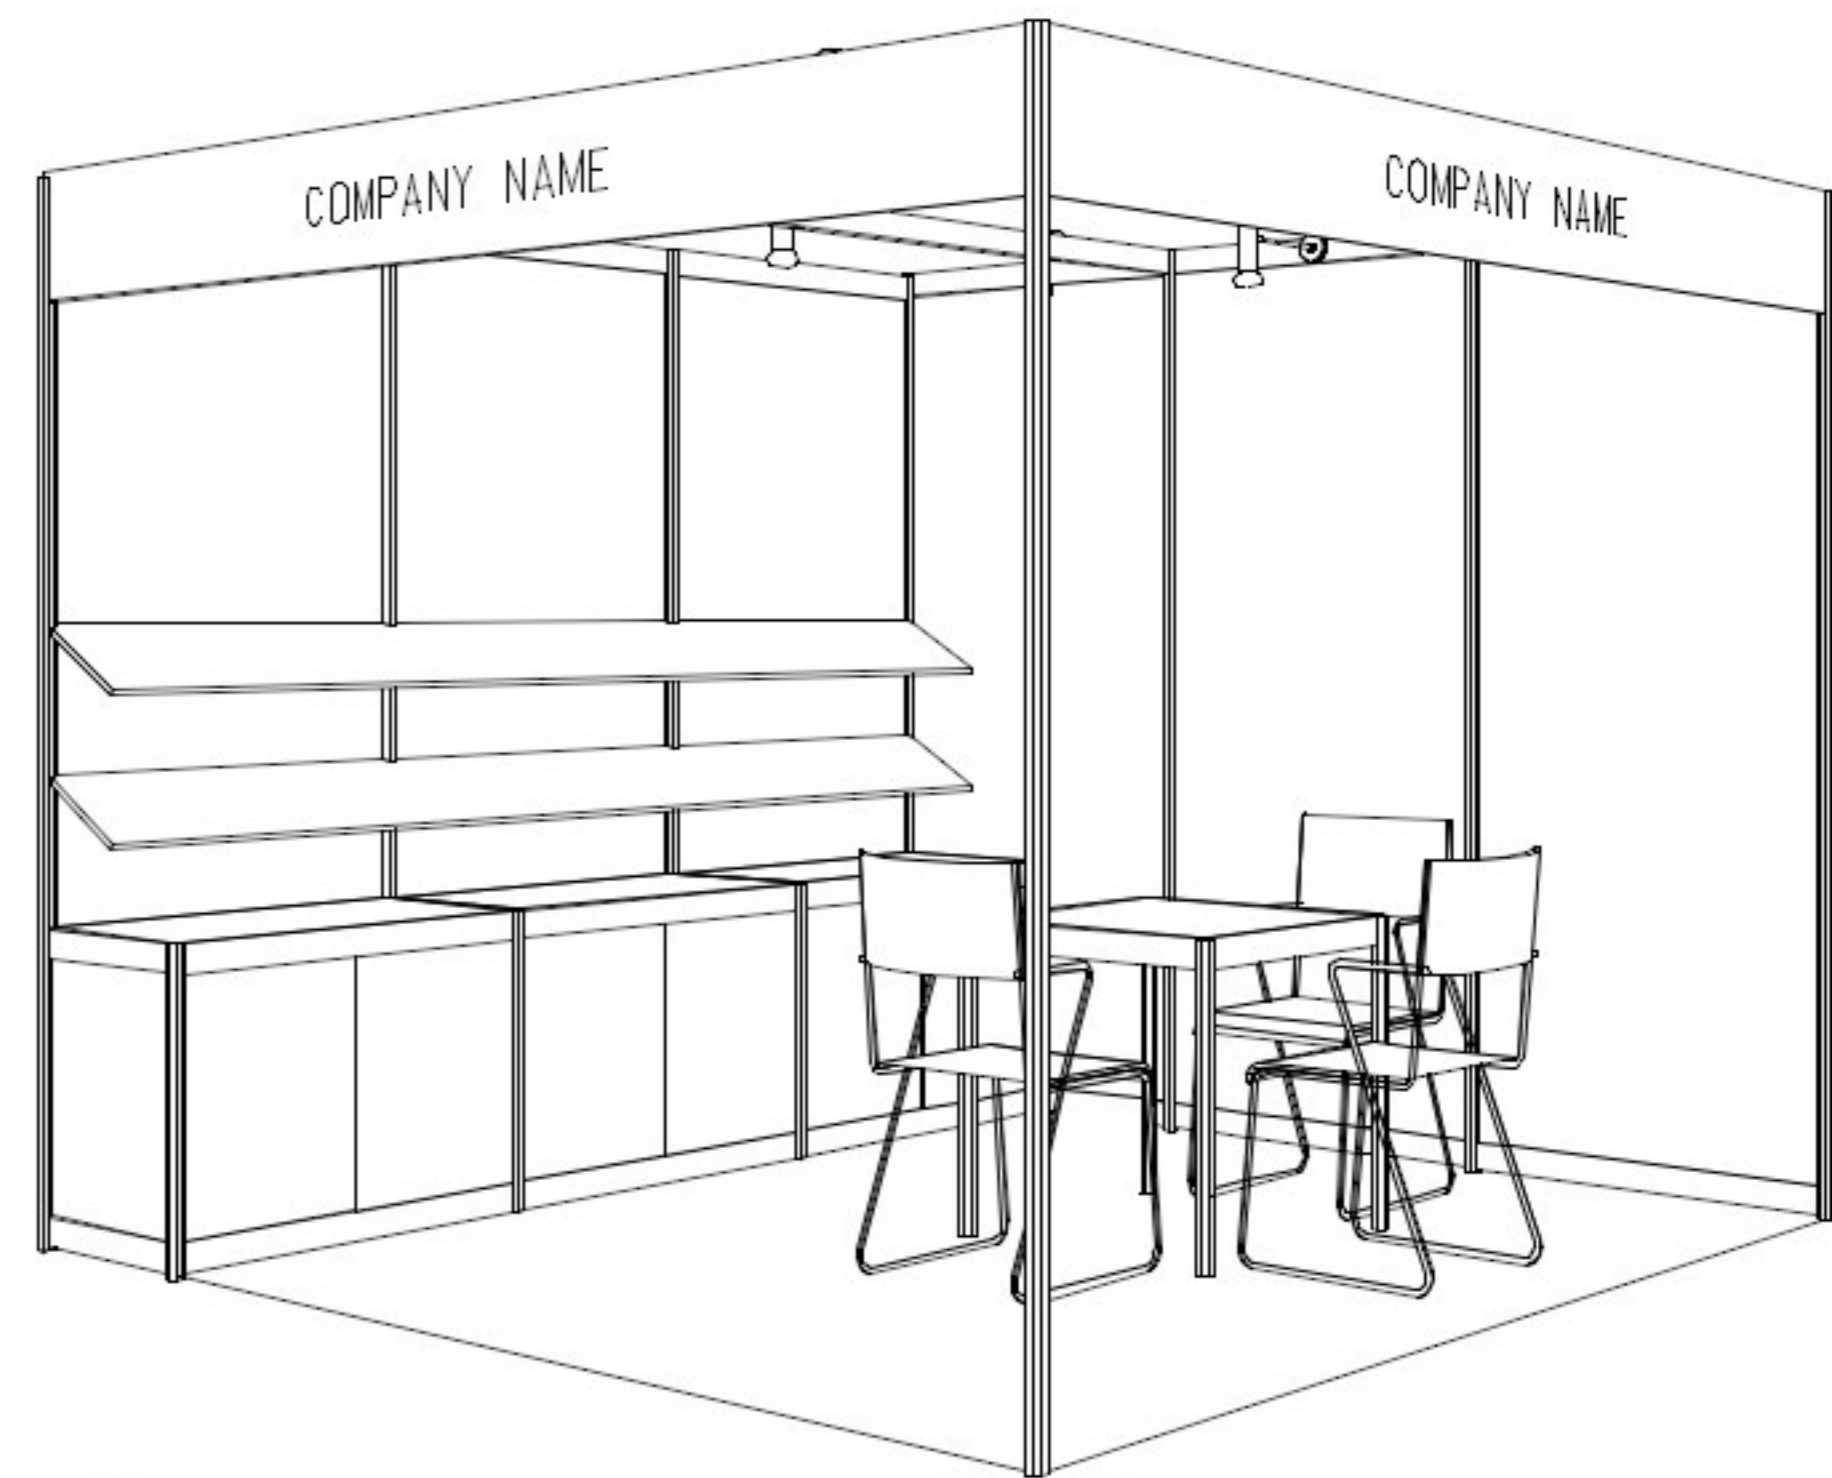

3M x 3M Standard Booth (A)

三米乘三米標準攤位 (A)

PLAN

PERSPECTIVE

ELEVATION

BOOTH SPECIFICATIONS		QTY.
	1000W x 500D x 750H CABINET	3
	3000W x 300D SLOPE WOODEN DISPLAY SHELF	2
	23W ENERGY SAVING LAMP SPOTLIGHT (YELLOW LIGHT)	3
	23W ENERGY SAVING LAMP LONGARMED SPOTLIGHT (YELLOW LIGHT)	3
	700W x 700D x 750H MEETING TABLE	1
	BLACK LEATHER CHAIR	3
	CEILING BEAM	3M
	500W SOCKET	1
	RUBBISH BIN & CARPET (9sqm.)	

3M x 3M Corner Booth (A)

三米乘三米角位攤位 (A)

PLAN

PERSPECTIVE

ELEVATION

BOOTH SPECIFICATIONS		QTY.
	1000W x 500D x 750H CABINET	3
	3000W x 300D SLOPE WOODEN DISPLAY SHELF	2
	23W ENERGY SAVING LAMP SPOTLIGHT(YELLOW LIGHT)	3
	23W ENERGY SAVING LAMP LONGARMED SPOTLIGHT (YELLOW LIGHT)	3
	700W x 700D x 750H MEETING TABLE	1
	BLACK LEATHER CHAIR	3
	CEILING BEAM	3M
	500W SOCKET	1
	RUBBISH BIN & CARPET (9sqm.)	

3M x 3M Standard Booth (B)

三米乘三米標準攤位 (B)

PLAN

PERSPECTIVE

ELEVATION

BOOTH SPECIFICATIONS		QTY.
	1000W x 500D x 750H CABINET	2
	2000W x 300D SLOPE WOODEN DISPLAY SHELF	4
	23W ENERGY SAVING LAMP SPOTLIGHT(YELLOW LIGHT)	2
	23W ENERGY SAVING LAMP LONGARMED SPOTLIGHT (YELLOW LIGHT)	5
	700W x 700D x 750H MEETING TABLE	1
	DISPLAY PLATFORM	1
	BLACK LEATHER CHAIR	3
	CEILING BEAM	3M
	500W SOCKET	1
	RUBBISH BIN & CARPET (9sqm.)	

3M x 3M Corner Booth (B)

三米乘三米角位攤位 (B)

PLAN
CORNER BOOTH

PERSPECTIVE

ELEVATION
CORNER BOOTH

BOOTH SPECIFICATIONS		QTY.
	1000W x 500D x 750H CABINET	2
	2000W x 300D SLOPE WOODEN DISPLAY SHELF	4
	23W ENERGY SAVING LAMP SPOTLIGHT(YELLOW LIGHT)	2
	23W ENERGY SAVING LAMP LONGARMED SPOTLIGHT (YELLOW LIGHT)	5
	700W x 700D x 750H MEETING TABLE	1
	DISPLAY PLATFORM	1
	BLACK LEATHER CHAIR	3
	CEILING BEAM	3M
	500W SOCKET	1
	RUBBISH BIN & CARPET (9sqm.)	