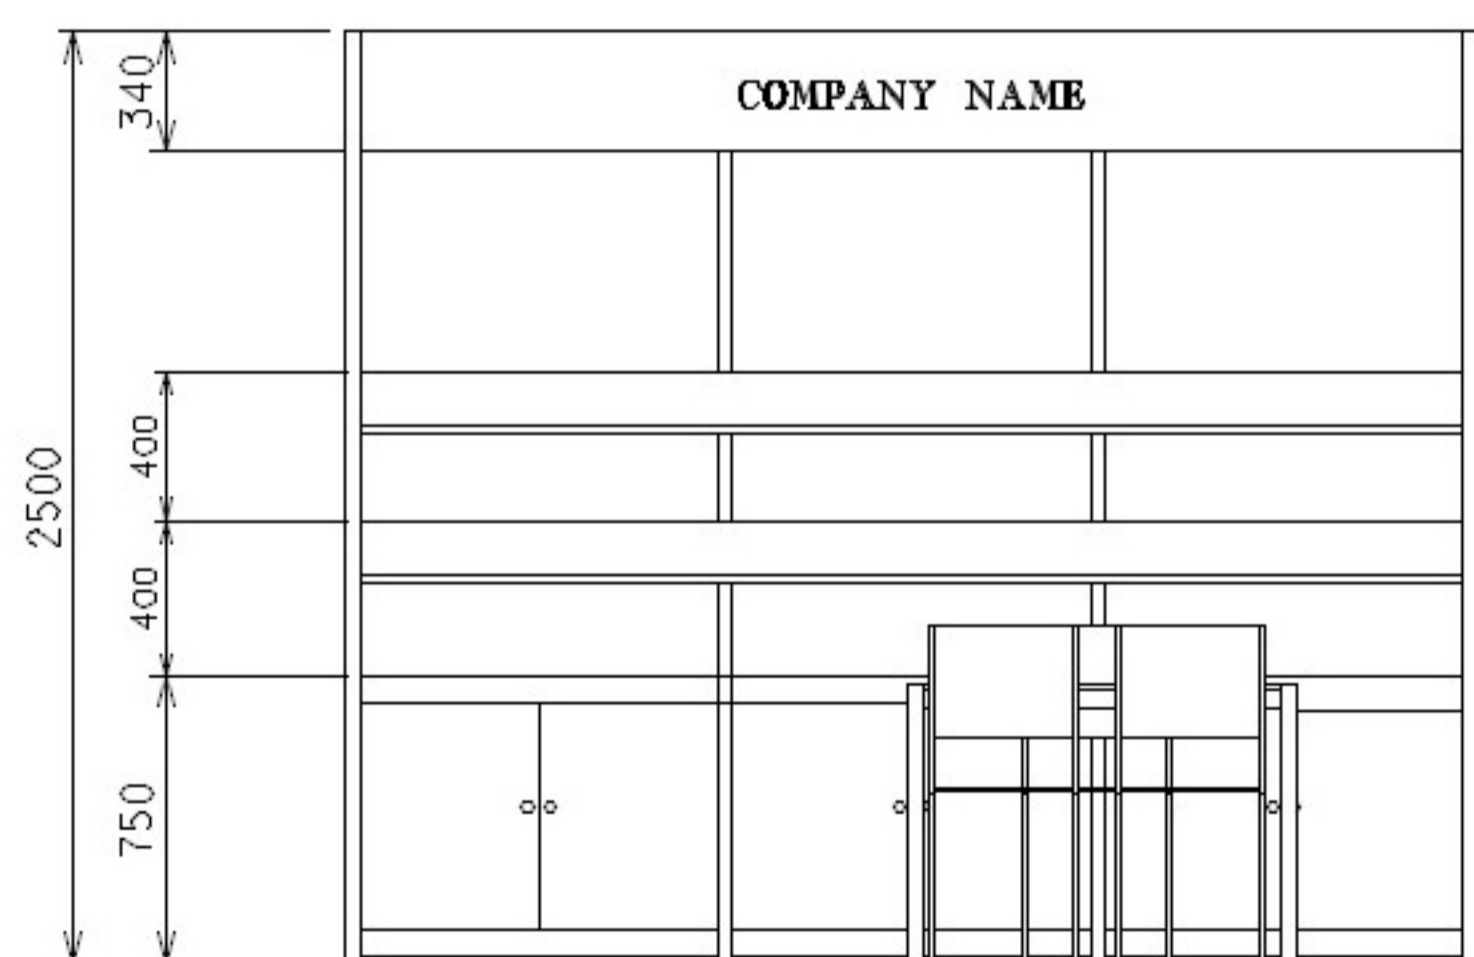

3M x 3M Standard Booth (A)

三米乘三米標準攤位 (A)

PLAN

PERSPECTIVE

ELEVATION

BOOTH SPECIFICATIONS		QTY.
	1000W x 500D x 750H CABINET	3
	3000W x 300D SLOPE WOODEN DISPLAY SHELF	2
	23W ENERGY SAVING LAMP SPOTLIGHT (YELLOW LIGHT)	3
	23W ENERGY SAVING LAMP LONGARMED SPOTLIGHT (YELLOW LIGHT)	3
	700W x 700D x 750H MEETING TABLE	1
	BLACK LEATHER CHAIR	3
	CEILING BEAM	3M
	500W SOCKET	1
	RUBBISH BIN & CARPET (9sqm.)	

3M x 3M Corner Booth (A)

三米乘三米角位攤位 (A)

PLAN

PERSPECTIVE

ELEVATION

BOOTH SPECIFICATIONS		QTY.
	1000W x 500D x 750H CABINET	3
	3000W x 300D SLOPE WOODEN DISPLAY SHELF	2
	23W ENERGY SAVING LAMP SPOTLIGHT(YELLOW LIGHT)	3
	23W ENERGY SAVING LAMP LONGARMED SPOTLIGHT (YELLOW LIGHT)	3
	700W x 700D x 750H MEETING TABLE	1
	BLACK LEATHER CHAIR	3
	CEILING BEAM	3M
	500W SOCKET	1
	RUBBISH BIN & CARPET (9sqm.)	

3M x 3M Corner Booth (B)

三米乘三米角位攤位 (B)

PLAN
CORNER BOOTH

PERSPECTIVE

ELEVATION
CORNER BOOTH

BOOTH SPECIFICATIONS		QTY.
	1000W x 500D x 750H CABINET	2
	2000W x 300D SLOPE WOODEN DISPLAY SHELF	4
	23W ENERGY SAVING LAMP SPOTLIGHT(YELLOW LIGHT)	2
	23W ENERGY SAVING LAMP LONGARMED SPOTLIGHT (YELLOW LIGHT)	5
	700W x 700D x 750H MEETING TABLE	1
	DISPLAY PLATFORM	1
	BLACK LEATHER CHAIR	3
	CEILING BEAM	3M
	500W SOCKET	1
	RUBBISH BIN & CARPET (9sqm.)	

*The Hong Kong Trade Development Council reserves the right to change the configuration if necessary.
*如有需要，香港貿易發展局有權更改攤位結構。

4.5M x 2M Standard Booth (A)

四點五米乘二米標準攤位 (A)

BOOTH SPECIFICATIONS		QTY.
	1000W x 500D x 750H CABINET	3
	3000W x 300D SLOPE WOODEN DISPLAY SHELF	2
	23W ENERGY SAVING LAMP SPOTLIGHT (YELLOW LIGHT)	3
	23W ENERGY SAVING LAMP LONGARMED SPOTLIGHT (YELLOW LIGHT)	3
	700W x 700D x 750H MEETING TABLE	1
	BLACK LEATHER CHAIR	3
	CEILING BEAM	4.5M
	500W SOCKET	1
	RUBBISH BIN & CARPET (9sqm.)	