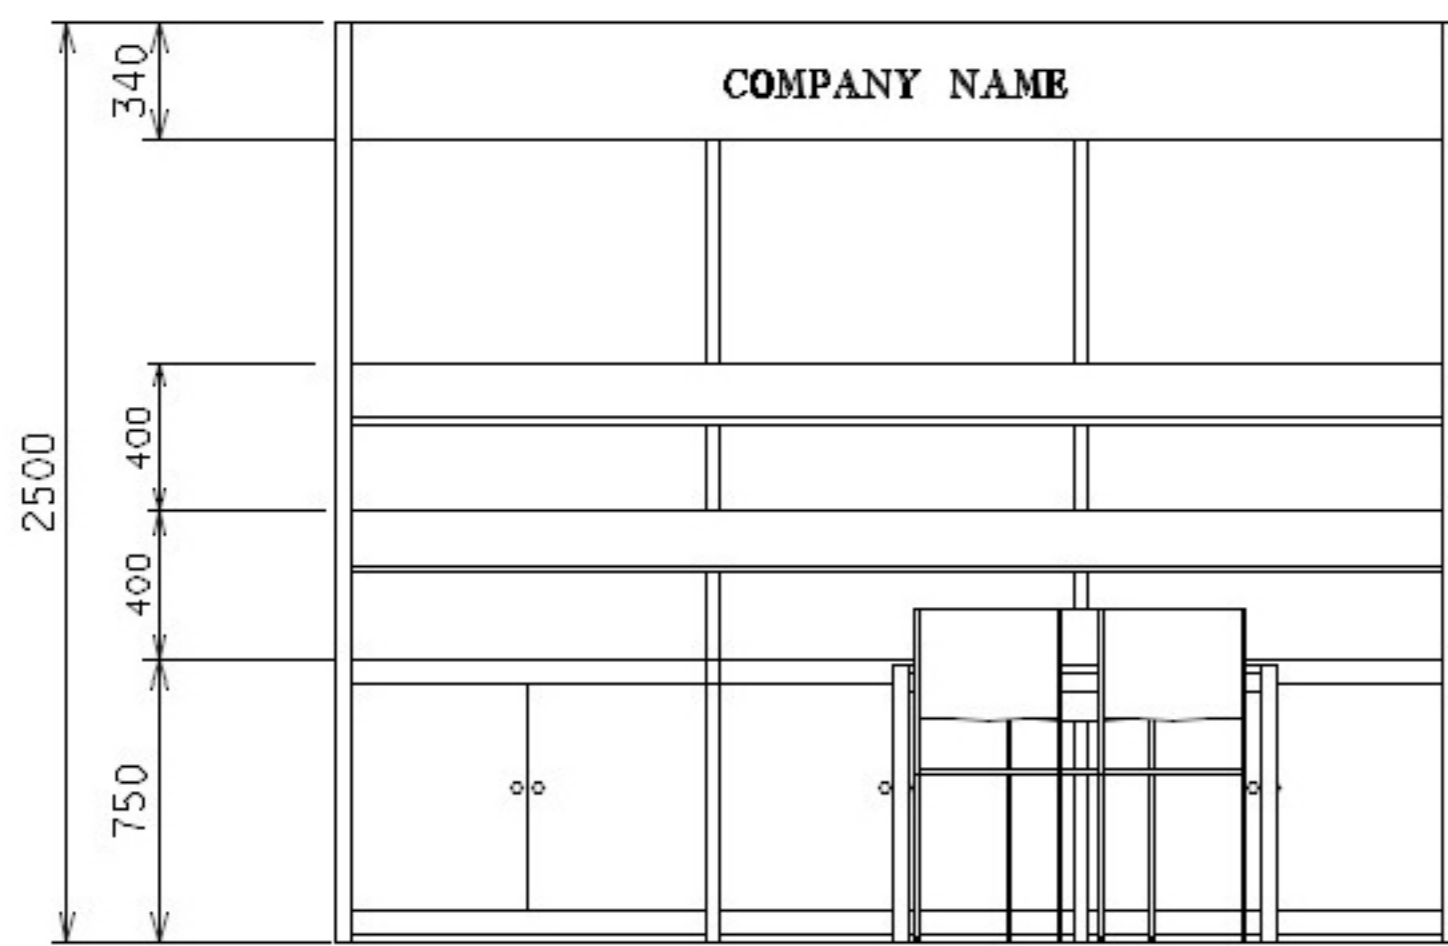

3M x 3M Standard Booth (A)

三米乘三米標準攤位 (A)

PLAN

PERSPECTIVE

ELEVATION

BOOTH SPECIFICATIONS		QTY.
	1000W x 500D x 750H CABINET	3
	3000W x 300D SLOPE WOODEN DISPLAY SHELF	2
	23W ENERGY SAVING LAMP SPOTLIGHT (YELLOW LIGHT)	3
	23W ENERGY SAVING LAMP LONGARMED SPOTLIGHT (YELLOW LIGHT)	3
	700W x 700D x 750H MEETING TABLE	1
	BLACK LEATHER CHAIR	3
	CEILING BEAM	3M
	500W SOCKET	1
	RUBBISH BIN & CARPET (9sqm.)	

3M x 3M Corner Booth (A)

三米乘三米角位攤位 (A)

PLAN

PERSPECTIVE

ELEVATION

BOOTH SPECIFICATIONS		QTY.
	1000W x 500D x 750H CABINET	3
	3000W x 300D SLOPE WOODEN DISPLAY SHELF	2
	23W ENERGY SAVING LAMP SPOTLIGHT(YELLOW LIGHT)	3
	23W ENERGY SAVING LAMP LONGARMED SPOTLIGHT (YELLOW LIGHT)	3
	700W x 700D x 750H MEETING TABLE	1
	BLACK LEATHER CHAIR	3
	CEILING BEAM	3M
	500W SOCKET	1
	RUBBISH BIN & CARPET (9sqm.)	

3M x 3M Standard Booth (B)

三米乘三米標準攤位 (B)

PLAN

PERSPECTIVE

ELEVATION

BOOTH SPECIFICATIONS		QTY.
	1000W x 500D x 750H CABINET	2
	2000W x 300D SLOPE WOODEN DISPLAY SHELF	4
	23W ENERGY SAVING LAMP SPOTLIGHT(YELLOW LIGHT)	2
	23W ENERGY SAVING LAMP LONGARMED SPOTLIGHT (YELLOW LIGHT)	5
	700W x 700D x 750H MEETING TABLE	1
	DISPLAY PLATFORM	1
	BLACK LEATHER CHAIR	3
	CEILING BEAM	3M
	500W SOCKET	1
	RUBBISH BIN & CARPET (9sqm.)	

3M x 3M Corner Booth (B)

三米乘三米角位攤位 (B)

PLAN
CORNER BOOTH

PERSPECTIVE

ELEVATION
CORNER BOOTH

BOOTH SPECIFICATIONS		QTY.
	1000W x 500D x 750H CABINET	2
	2000W x 300D SLOPE WOODEN DISPLAY SHELF	4
	23W ENERGY SAVING LAMP SPOTLIGHT(YELLOW LIGHT)	2
	23W ENERGY SAVING LAMP LONGARMED SPOTLIGHT (YELLOW LIGHT)	5
	700W x 700D x 750H MEETING TABLE	1
	DISPLAY PLATFORM	1
	BLACK LEATHER CHAIR	3
	CEILING BEAM	3M
	500W SOCKET	1
	RUBBISH BIN & CARPET (9sqm.)	