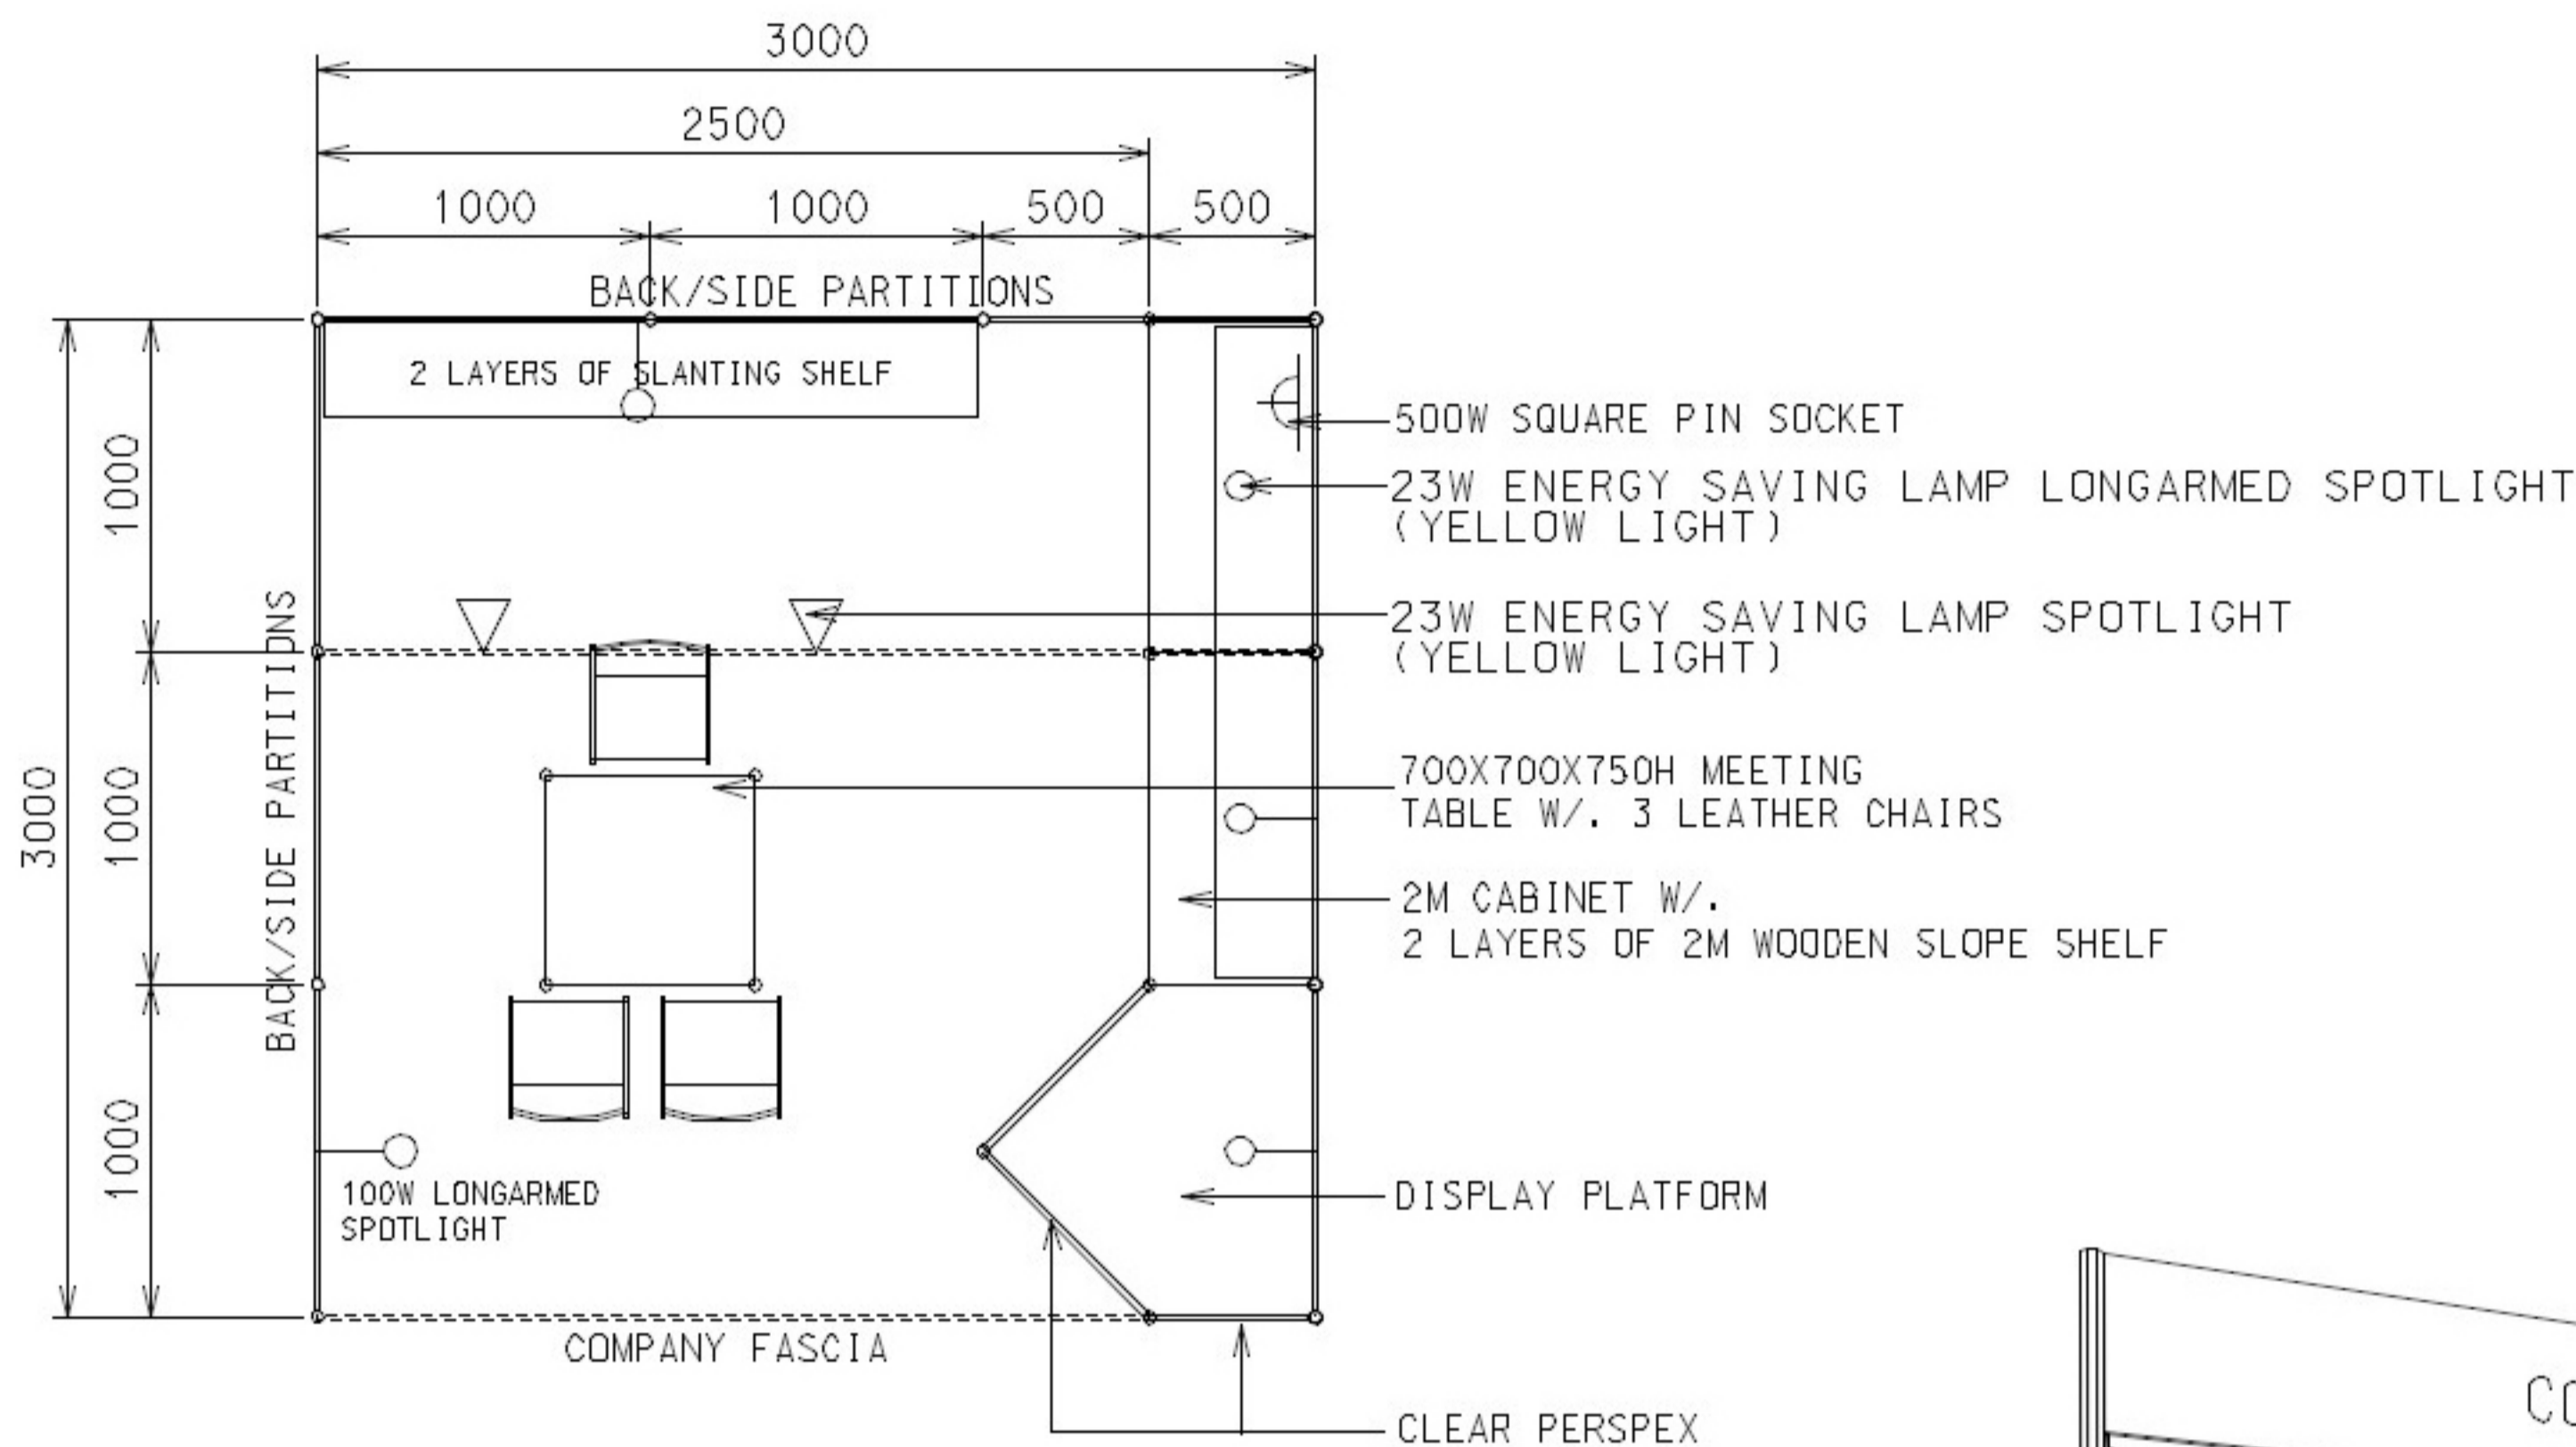

3M x 3M Corner Booth (A)

三米乘三米角位攤位 (A)

PLAN

PERSPECTIVE

ELEVATION

BOOTH SPECIFICATIONS		QTY.
	1000W x 500D x 750H CABINET	3
	3000W x 300D SLOPE WOODEN DISPLAY SHELF	2
	23W ENERGY SAVING LAMP SPOTLIGHT(YELLOW LIGHT)	3
	23W ENERGY SAVING LAMP LONGARMED SPOTLIGHT (YELLOW LIGHT)	3
	700W x 700D x 750H MEETING TABLE	1
	BLACK LEATHER CHAIR	3
	CEILING BEAM	3M
	500W SOCKET	1
	RUBBISH BIN & CARPET (9sqm.)	

3M x 3M Standard Booth (B)

三米乘三米標準攤位 (B)

PLAN

PERSPECTIVE

ELEVATION

BOOTH SPECIFICATIONS		QTY.
	1000W x 500D x 750H CABINET	2
	2000W x 300D SLOPE WOODEN DISPLAY SHELF	4
	23W ENERGY SAVING LAMP SPOTLIGHT(YELLOW LIGHT)	2
	23W ENERGY SAVING LAMP LONGARMED SPOTLIGHT (YELLOW LIGHT)	5
	700W x 700D x 750H MEETING TABLE	1
	DISPLAY PLATFORM	1
	BLACK LEATHER CHAIR	3
	CEILING BEAM	3M
	500W SOCKET	1
	RUBBISH BIN & CARPET (9sqm.)	

3M x 3M Corner Booth (B)

三米乘三米角位攤位 (B)

PLAN
CORNER BOOTH

PERSPECTIVE

ELEVATION
CORNER BOOTH

BOOTH SPECIFICATIONS		QTY.
	1000W x 500D x 750H CABINET	2
	2000W x 300D SLOPE WOODEN DISPLAY SHELF	4
	23W ENERGY SAVING LAMP SPOTLIGHT(YELLOW LIGHT)	2
	23W ENERGY SAVING LAMP LONGARMED SPOTLIGHT (YELLOW LIGHT)	5
	700W x 700D x 750H MEETING TABLE	1
	DISPLAY PLATFORM	1
	BLACK LEATHER CHAIR	3
	CEILING BEAM	3M
	500W SOCKET	1
	RUBBISH BIN & CARPET (9sqm.)	

*The Hong Kong Trade Development Council reserves the right to change the configuration if necessary.
*如有需要，香港貿易發展局有權更改攤位結構。

4.5M x 2M Standard Booth (A)

四點五米乘二米標準攤位 (A)

BOOTH SPECIFICATIONS		QTY.
	1000W x 500D x 750H CABINET	3
	3000W x 300D SLOPE WOODEN DISPLAY SHELF	2
	23W ENERGY SAVING LAMP SPOTLIGHT (YELLOW LIGHT)	3
	23W ENERGY SAVING LAMP LONGARMED SPOTLIGHT (YELLOW LIGHT)	3
	700W x 700D x 750H MEETING TABLE	1
	BLACK LEATHER CHAIR	3
	CEILING BEAM	4.5M
	500W SOCKET	1
	RUBBISH BIN & CARPET (9sqm.)	