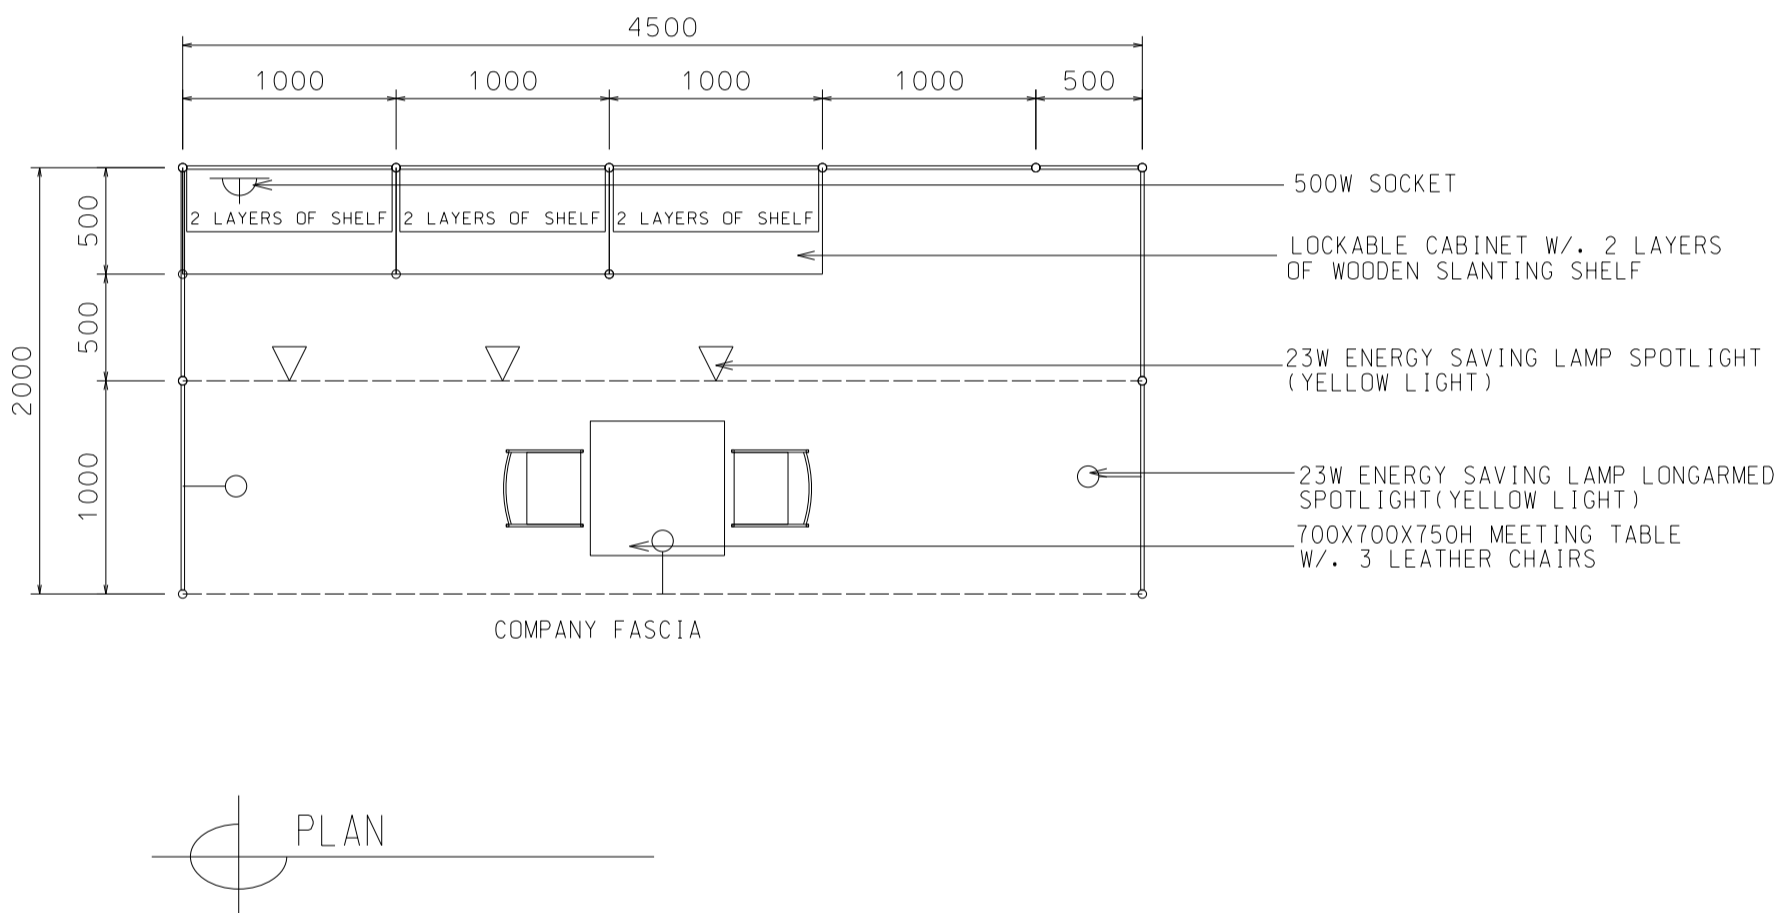

3M x 3M Corner Booth (A)

三米乘三米角位攤位 (A)

PLAN

PERSPECTIVE

ELEVATION

BOOTH SPECIFICATIONS		QTY.
	1000W x 500D x 750H CABINET	3
	3000W x 300D SLOPE WOODEN DISPLAY SHELF	2
	23W ENERGY SAVING LAMP SPOTLIGHT(YELLOW LIGHT)	3
	23W ENERGY SAVING LAMP LONGARMED SPOTLIGHT (YELLOW LIGHT)	3
	700W x 700D x 750H MEETING TABLE	1
	BLACK LEATHER CHAIR	3
	CEILING BEAM	3M
	500W SOCKET	1
	RUBBISH BIN & CARPET (9sqm.)	

3M x 3M Standard Booth (B)

三米乘三米標準攤位 (B)

PLAN

PERSPECTIVE

ELEVATION

BOOTH SPECIFICATIONS		QTY.
	1000W x 500D x 750H CABINET	2
	2000W x 300D SLOPE WOODEN DISPLAY SHELF	4
	23W ENERGY SAVING LAMP SPOTLIGHT(YELLOW LIGHT)	2
	23W ENERGY SAVING LAMP LONGARMED SPOTLIGHT (YELLOW LIGHT)	5
	700W x 700D x 750H MEETING TABLE	1
	DISPLAY PLATFORM	1
	BLACK LEATHER CHAIR	3
	CEILING BEAM	3M
	500W SOCKET	1
	RUBBISH BIN & CARPET (9sqm.)	

3M x 3M Corner Booth (B)

三米乘三米角位攤位 (B)

PLAN
CORNER BOOTH

PERSPECTIVE

ELEVATION
CORNER BOOTH

BOOTH SPECIFICATIONS		QTY.
	1000W x 500D x 750H CABINET	2
	2000W x 300D SLOPE WOODEN DISPLAY SHELF	4
	23W ENERGY SAVING LAMP SPOTLIGHT(YELLOW LIGHT)	2
	23W ENERGY SAVING LAMP LONGARMED SPOTLIGHT (YELLOW LIGHT)	5
	700W x 700D x 750H MEETING TABLE	1
	DISPLAY PLATFORM	1
	BLACK LEATHER CHAIR	3
	CEILING BEAM	3M
	500W SOCKET	1
	RUBBISH BIN & CARPET (9sqm.)	

*The Hong Kong Trade Development Council reserves the right to change the configuration if necessary.
*如有需要，香港貿易發展局有權更改攤位結構。

4.5M x 2M Standard Booth (A)

四點五米乘二米標準攤位 (A)

BOOTH SPECIFICATIONS		QTY.
	1000W x 500D x 750H CABINET	3
	3000W x 300D SLOPE WOODEN DISPLAY SHELF	2
	23W ENERGY SAVING LAMP SPOTLIGHT (YELLOW LIGHT)	3
	23W ENERGY SAVING LAMP LONGARMED SPOTLIGHT (YELLOW LIGHT)	3
	700W x 700D x 750H MEETING TABLE	1
	BLACK LEATHER CHAIR	3
	CEILING BEAM	4.5M
	500W SOCKET	1
	RUBBISH BIN & CARPET (9sqm.)	