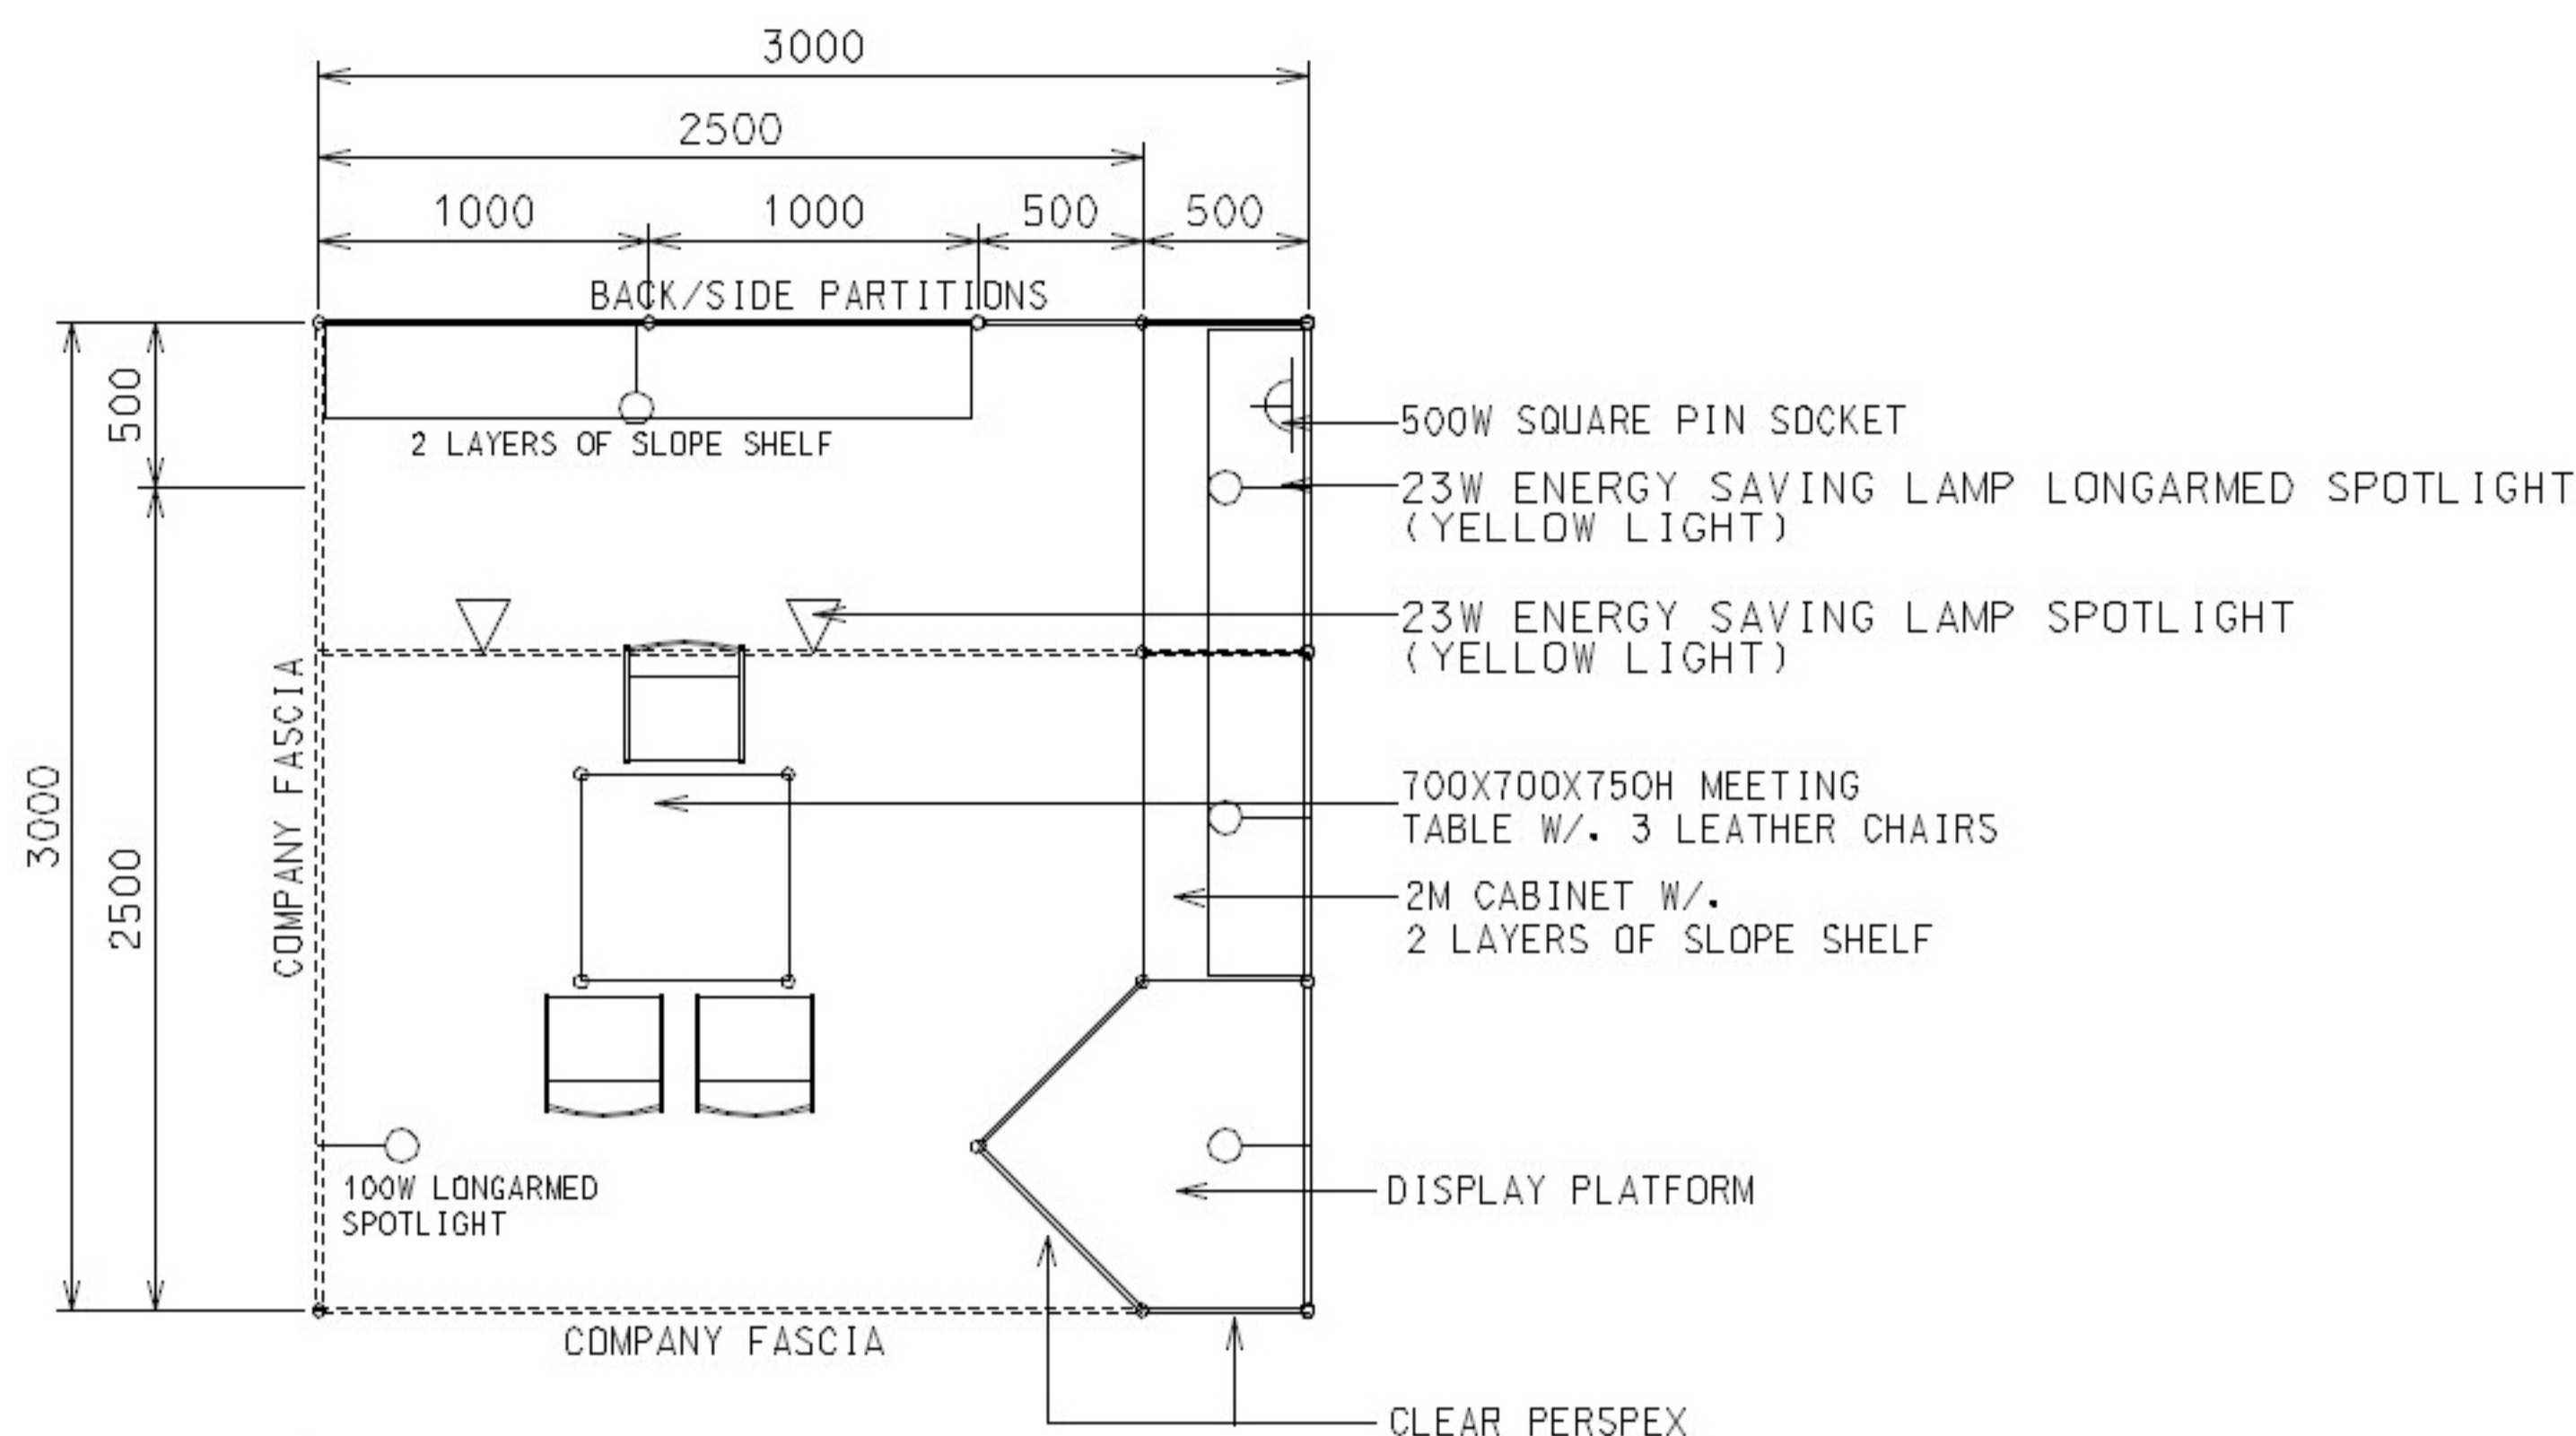

3M x 3M Corner Booth (A)

三米乘三米角位攤位 (A)

PLAN

PERSPECTIVE

ELEVATION

BOOTH SPECIFICATIONS		QTY.
	1000W x 500D x 750H CABINET	3
	3000W x 300D SLOPE WOODEN DISPLAY SHELF	2
	23W ENERGY SAVING LAMP SPOTLIGHT(YELLOW LIGHT)	3
	23W ENERGY SAVING LAMP LONGARMED SPOTLIGHT (YELLOW LIGHT)	3
	700W x 700D x 750H MEETING TABLE	1
	BLACK LEATHER CHAIR	3
	CEILING BEAM	3M
	500W SOCKET	1
	RUBBISH BIN & CARPET (9sqm.)	

3M x 3M Standard Booth (B)

三米乘三米標準攤位 (B)

PLAN

PERSPECTIVE

ELEVATION

BOOTH SPECIFICATIONS		QTY.
	1000W x 500D x 750H CABINET	2
	2000W x 300D SLOPE WOODEN DISPLAY SHELF	4
	23W ENERGY SAVING LAMP SPOTLIGHT(YELLOW LIGHT)	2
	23W ENERGY SAVING LAMP LONGARMED SPOTLIGHT (YELLOW LIGHT)	5
	700W x 700D x 750H MEETING TABLE	1
	DISPLAY PLATFORM	1
	BLACK LEATHER CHAIR	3
	CEILING BEAM	3M
	500W SOCKET	1
	RUBBISH BIN & CARPET (9sqm.)	

3M x 3M Corner Booth (B)

三米乘三米角位攤位 (B)

PLAN
CORNER BOOTH

PERSPECTIVE

ELEVATION
CORNER BOOTH

BOOTH SPECIFICATIONS		QTY.
	1000W x 500D x 750H CABINET	2
	2000W x 300D SLOPE WOODEN DISPLAY SHELF	4
	23W ENERGY SAVING LAMP SPOTLIGHT(YELLOW LIGHT)	2
	23W ENERGY SAVING LAMP LONGARMED SPOTLIGHT (YELLOW LIGHT)	5
	700W x 700D x 750H MEETING TABLE	1
	DISPLAY PLATFORM	1
	BLACK LEATHER CHAIR	3
	CEILING BEAM	3M
	500W SOCKET	1
	RUBBISH BIN & CARPET (9sqm.)	

*The Hong Kong Trade Development Council reserves the right to change the configuration if necessary.
*如有需要，香港貿易發展局有權更改攤位結構。

4.5M x 2M Standard Booth (A)

四點五米乘二米標準攤位 (A)

BOOTH SPECIFICATIONS		QTY.
	1000W x 500D x 750H CABINET	3
	3000W x 300D SLOPE WOODEN DISPLAY SHELF	2
	23W ENERGY SAVING LAMP SPOTLIGHT (YELLOW LIGHT)	3
	23W ENERGY SAVING LAMP LONGARMED SPOTLIGHT (YELLOW LIGHT)	3
	700W x 700D x 750H MEETING TABLE	1
	BLACK LEATHER CHAIR	3
	CEILING BEAM	4.5M
	500W SOCKET	1
	RUBBISH BIN & CARPET (9sqm.)	