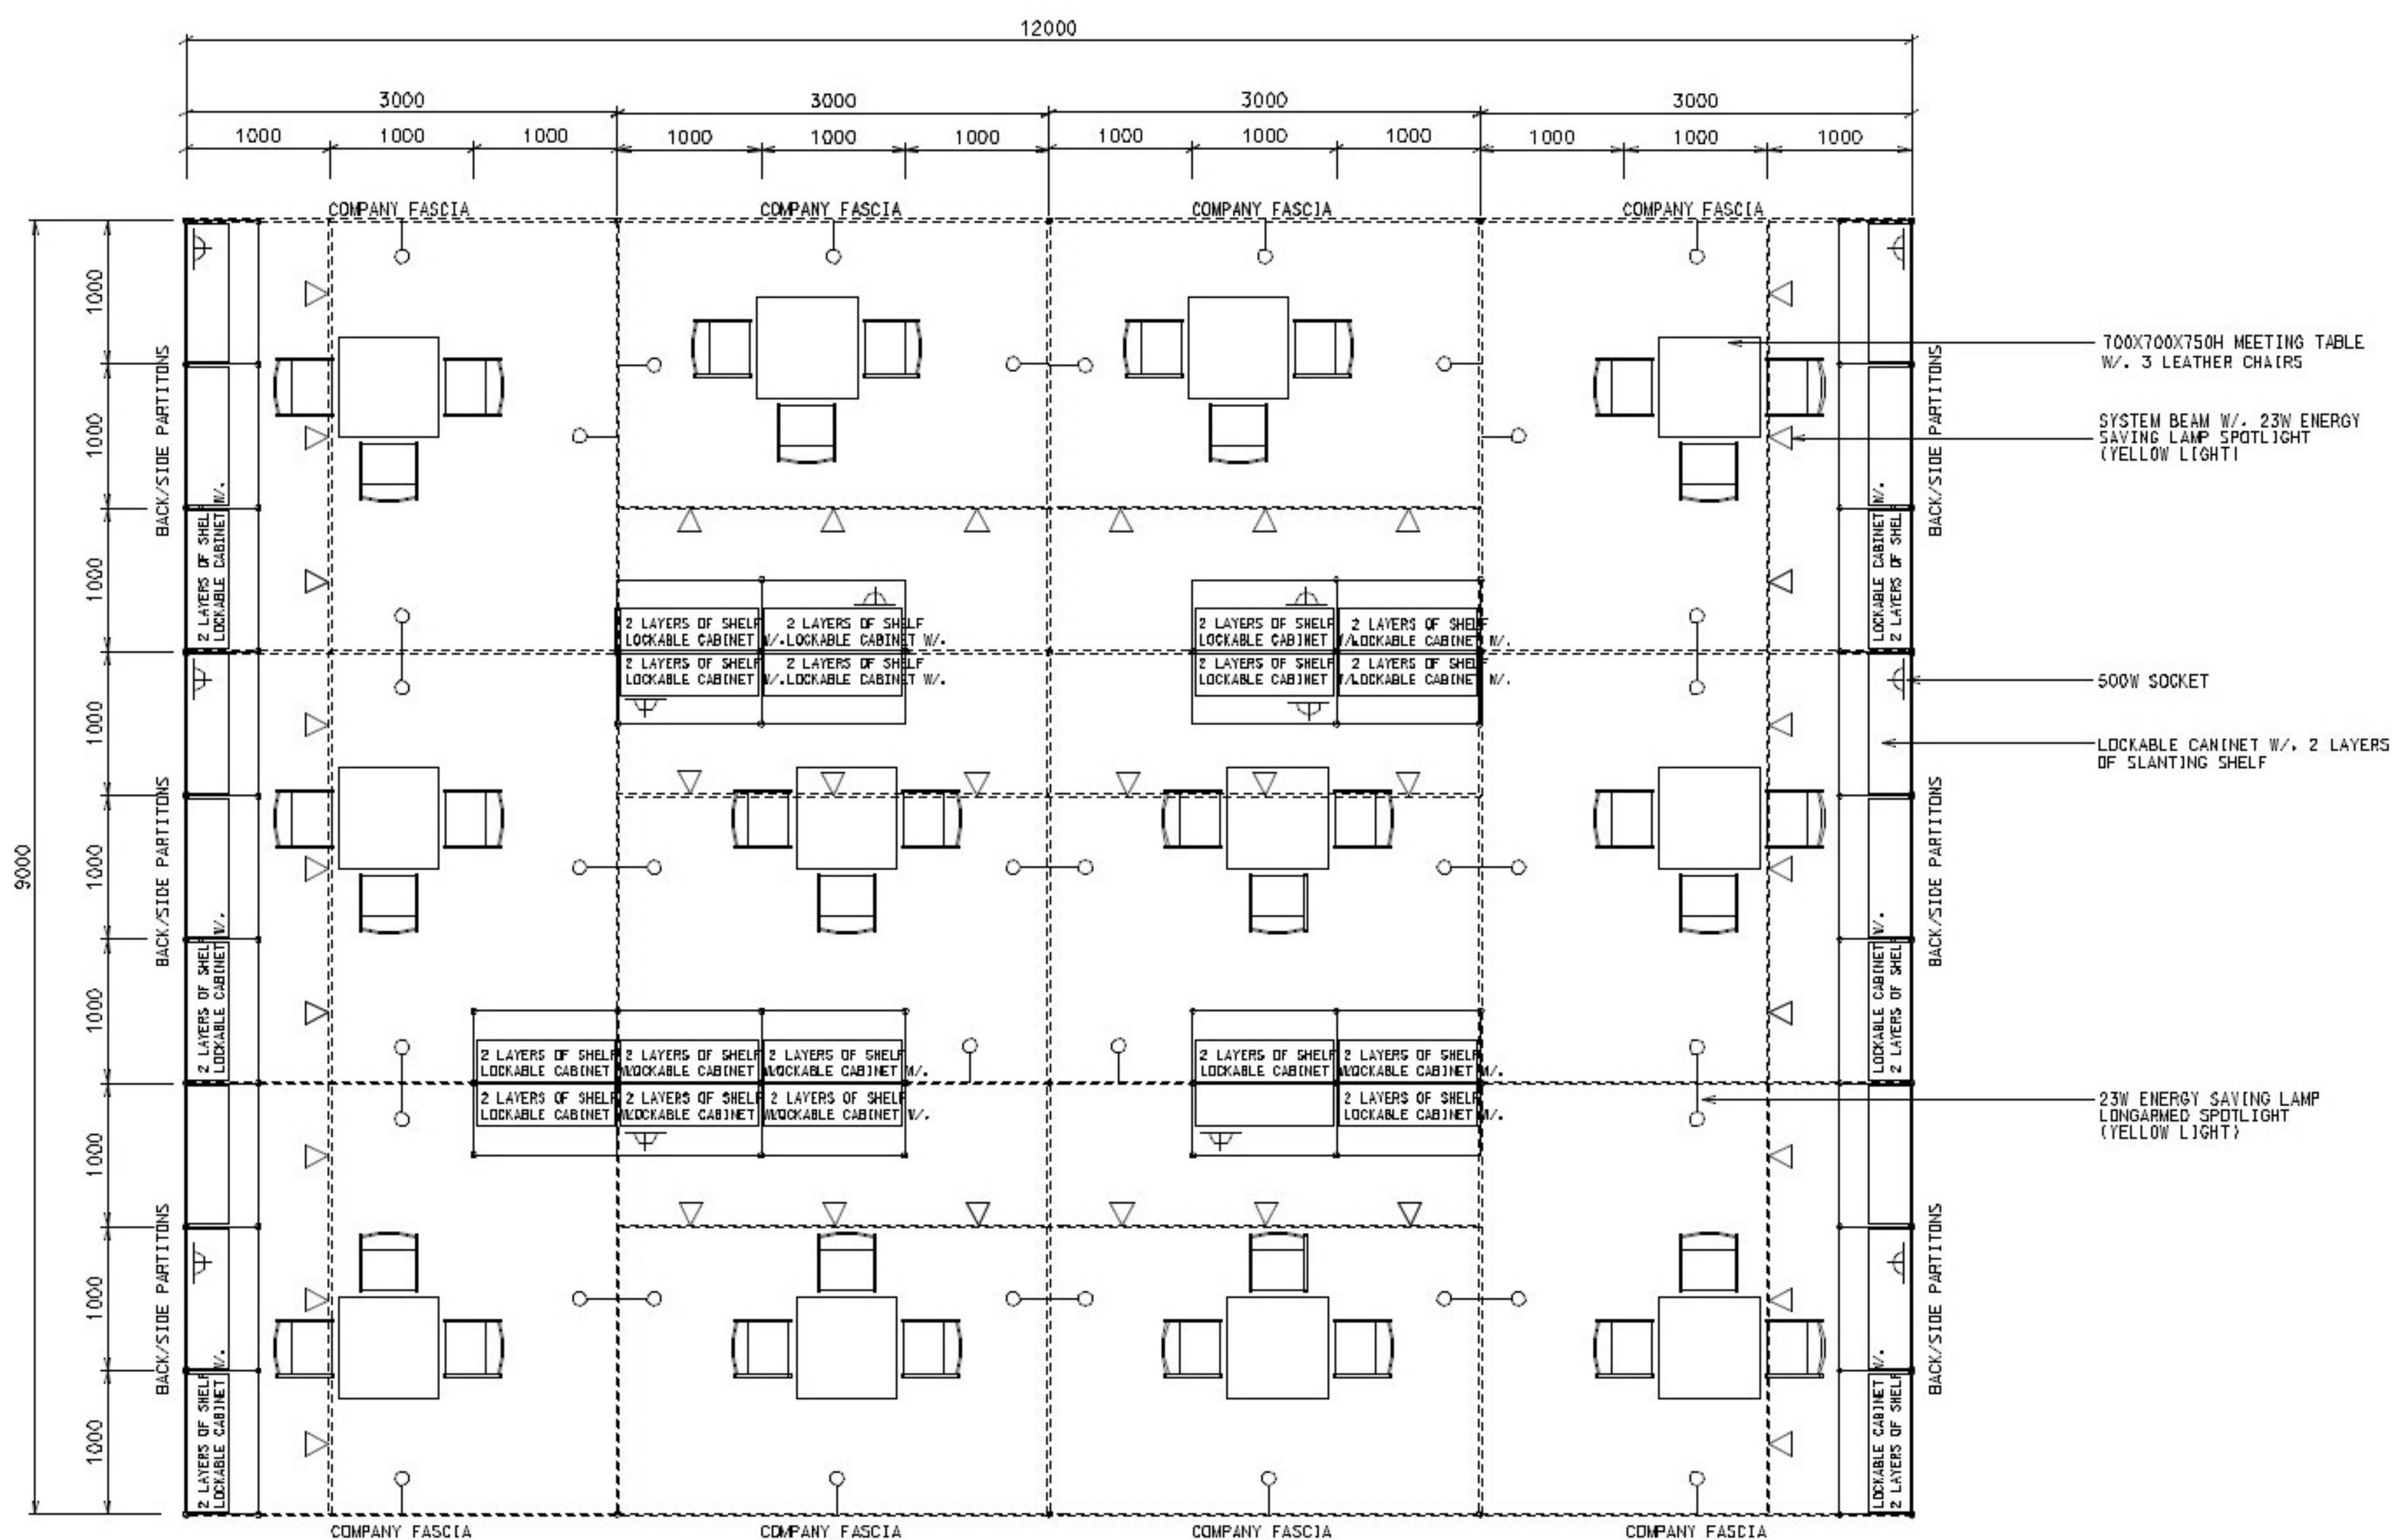

108 Sq.m. Odd Size Standard Booth (A)

108平方米標準攤位 (A)

BOOTH SPECIFICATIONS		QTY.
	1000W x 500D x 750H CABINET	36
	3000W x 300D SLOPE WOODEN DISPLAY SHELF	16
	2000W x 300D SLOPE WOODEN DISPLAY SHELF	12
	23W ENERGY SAVING LAMP SPOTLIGHT (YELLOW LIGHT)	36
	23W ENERGY SAVING LAMP LONGARMED SPOTLIGHT (YELLOW LIGHT)	36
	700W x 700D x 750H MEETING TABLE	12
	BLACK LEATHER CHAIR	36
	CEILING BEAM	36M
	500W SOCKET	12
	RUBBISH BIN & CARPET (108sqm.)	

*The Hong Kong Trade Development Council reserves the right to change the configuration if necessary.
 *如有需要，香港貿易發展局有權更改攤位結構。

B

108 Sq.m. Odd Size Standard Booth (A)

108平方米標準攤位 (A)

BOOTH SPECIFICATIONS		QTY.
	1000W x 500D x 750H CABINET	36
	3000W x 300D SLOPE WOODEN DISPLAY SHELF	12
	2000W x 300D SLOPE WOODEN DISPLAY SHELF	18
	23W ENERGY SAVING LAMP SPOTLIGHT(YELLOW LIGHT)	36
	23W ENERGY SAVING LAMP LONGARMED SPOTLIGHT (YELLOW LIGHT)	36
	700W x 700D x 750H MEETING TABLE	13
	BLACK LEATHER CHAIR	39
	CEILING BEAM	36M
	500W SOCKET	12
	RUBBISH BIN & CARPET (108sqm.)	