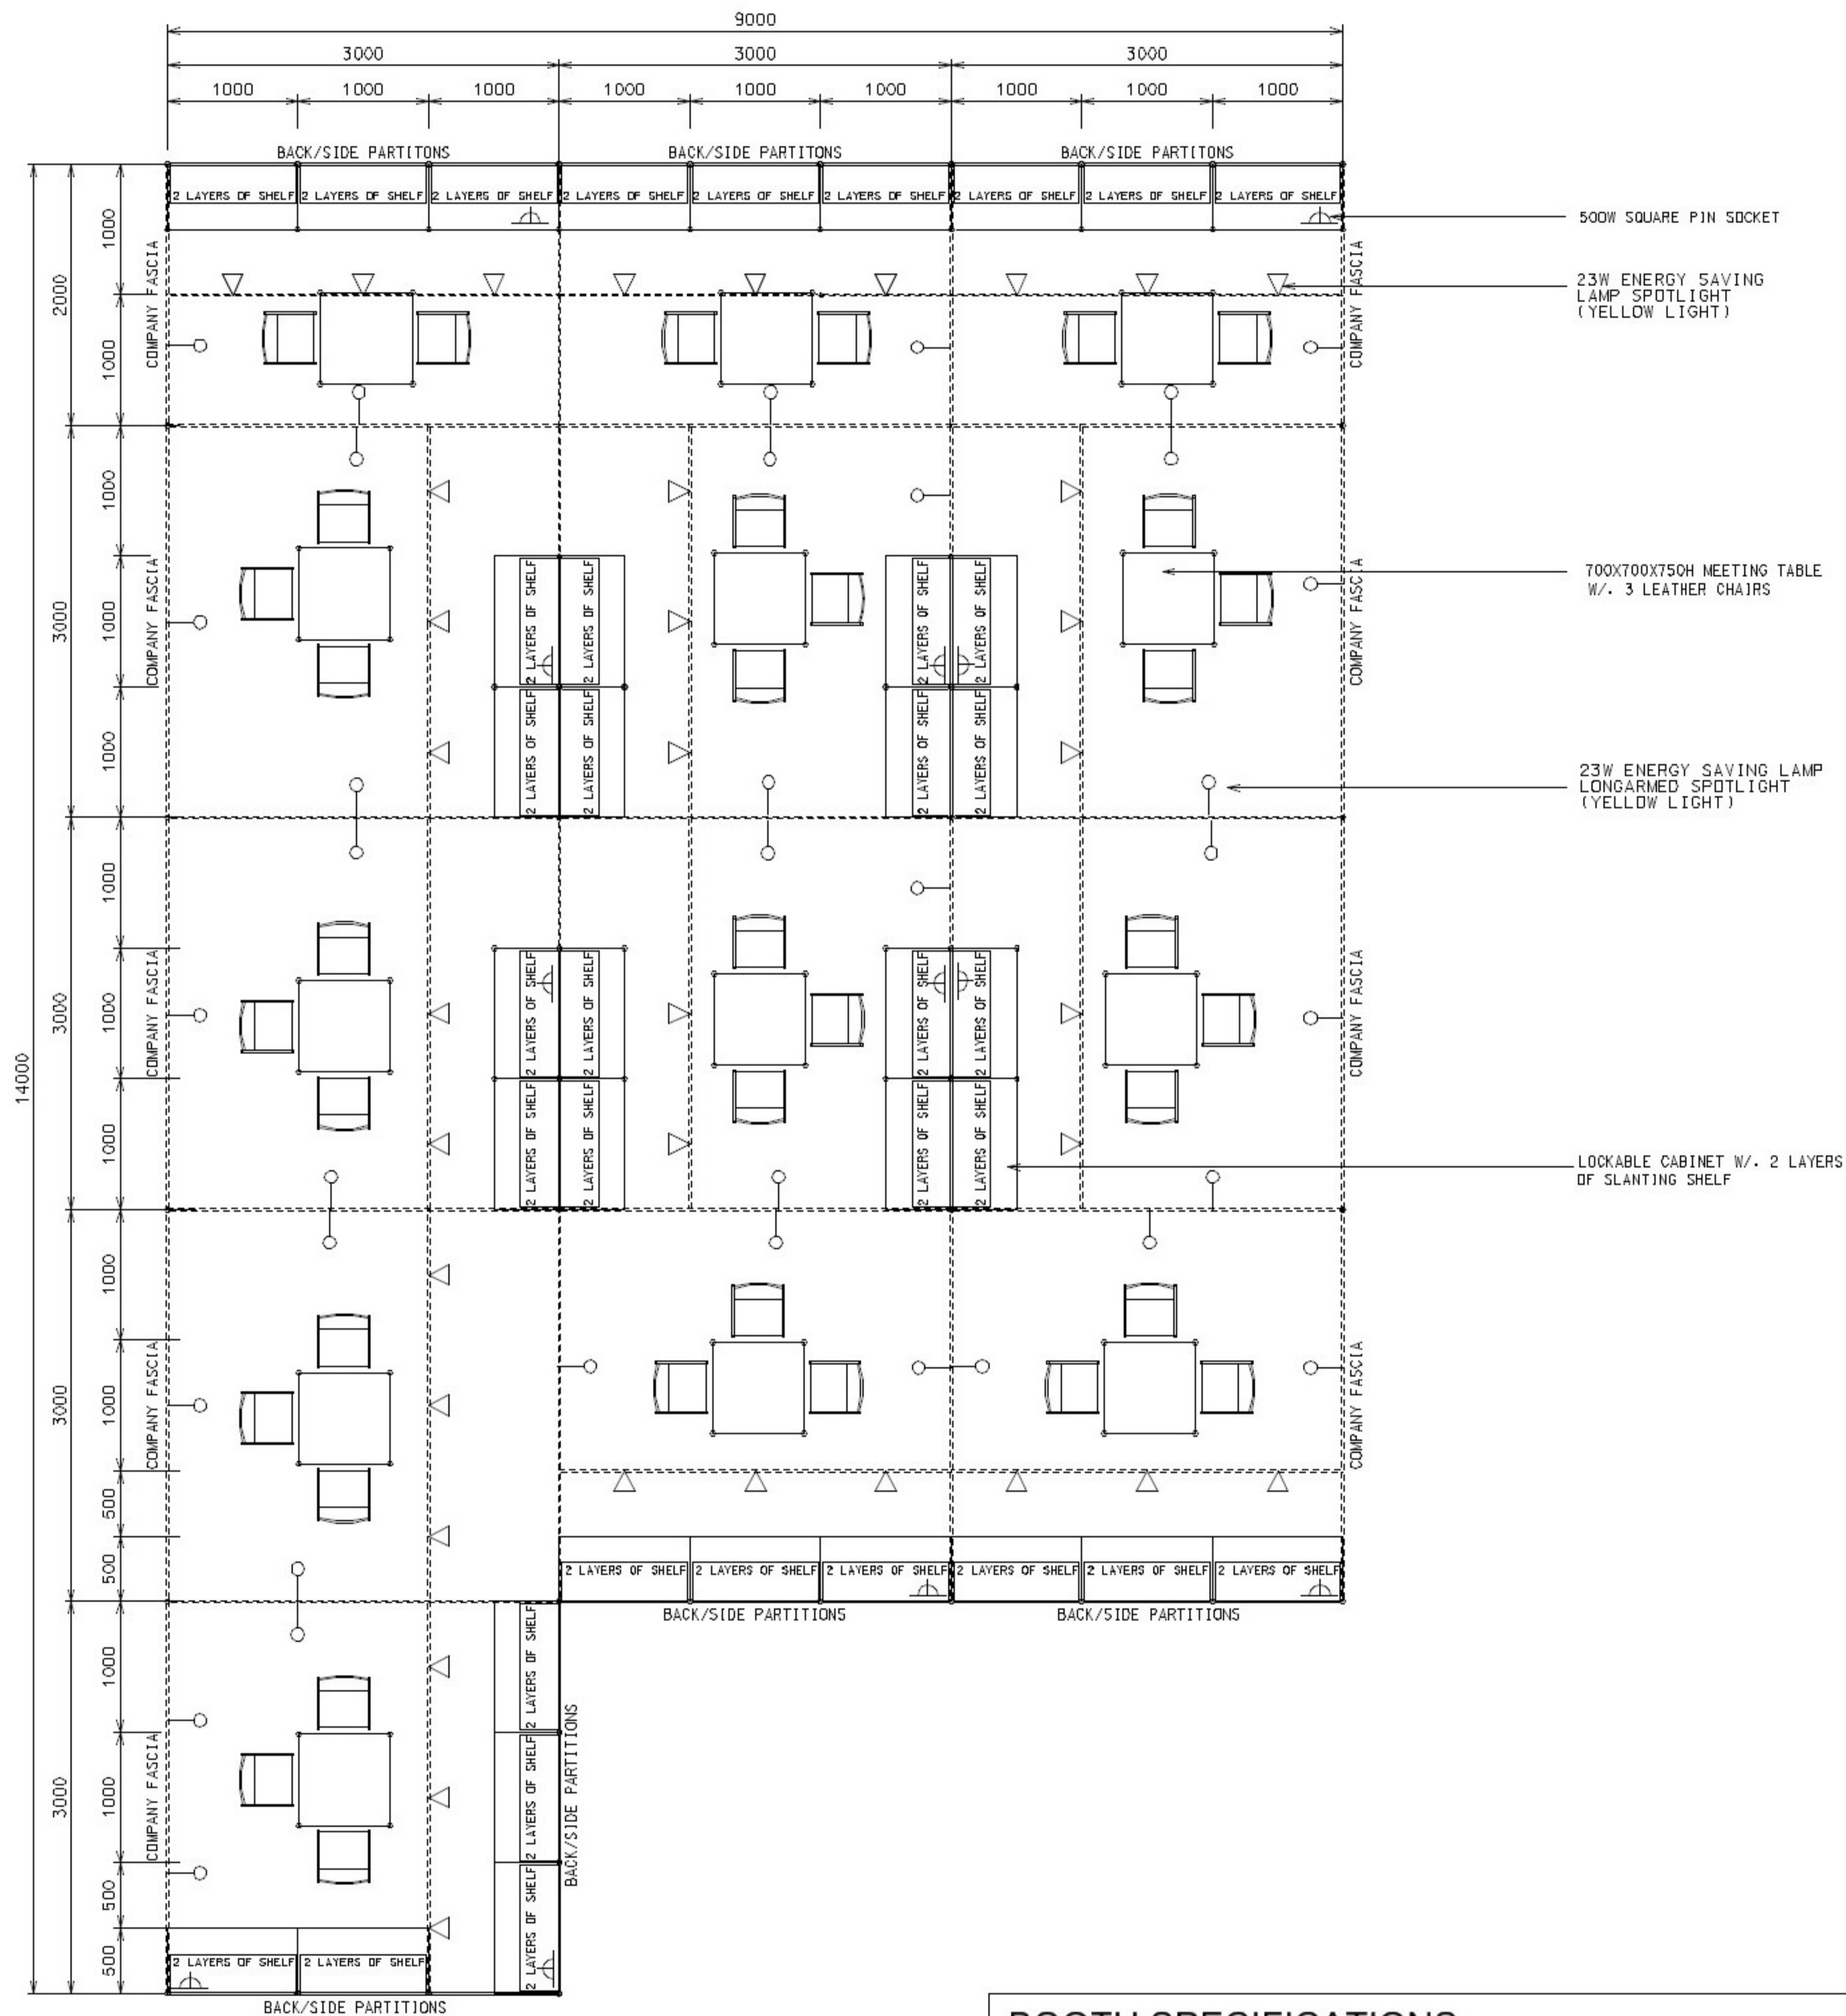

108 Sq.m. Odd Size Standard Booth (A)

108平方米標準攤位 (A)

BOOTH SPECIFICATIONS		QTY.
	1000W x 500D x 750H CABINET	36
	3000W x 300D SLOPE WOODEN DISPLAY SHELF	16
	2000W x 300D SLOPE WOODEN DISPLAY SHELF	12
	23W ENERGY SAVING LAMP SPOTLIGHT (YELLOW LIGHT)	36
	23W ENERGY SAVING LAMP LONGARMED SPOTLIGHT (YELLOW LIGHT)	36
	700W x 700D x 750H MEETING TABLE	12
	BLACK LEATHER CHAIR	36
	CEILING BEAM	36M
	500W SOCKET	12
	RUBBISH BIN & CARPET (108sqm.)	

*The Hong Kong Trade Development Council reserves the right to change the configuration if necessary.
 *如有需要，香港貿易發展局有權更改攤位結構。

B

108 Sq.m. Odd Size Standard Booth (A)

108平方米標準攤位 (A)

BOOTH SPECIFICATIONS		QTY.
	1000W x 500D x 750H CABINET	36
	3000W x 300D SLOPE WOODEN DISPLAY SHELF	12
	2000W x 300D SLOPE WOODEN DISPLAY SHELF	18
	23W ENERGY SAVING LAMP SPOTLIGHT(YELLOW LIGHT)	36
	23W ENERGY SAVING LAMP LONGARMED SPOTLIGHT (YELLOW LIGHT)	36
	700W x 700D x 750H MEETING TABLE	13
	BLACK LEATHER CHAIR	39
	CEILING BEAM	36M
	500W SOCKET	12
	RUBBISH BIN & CARPET (108sqm.)	