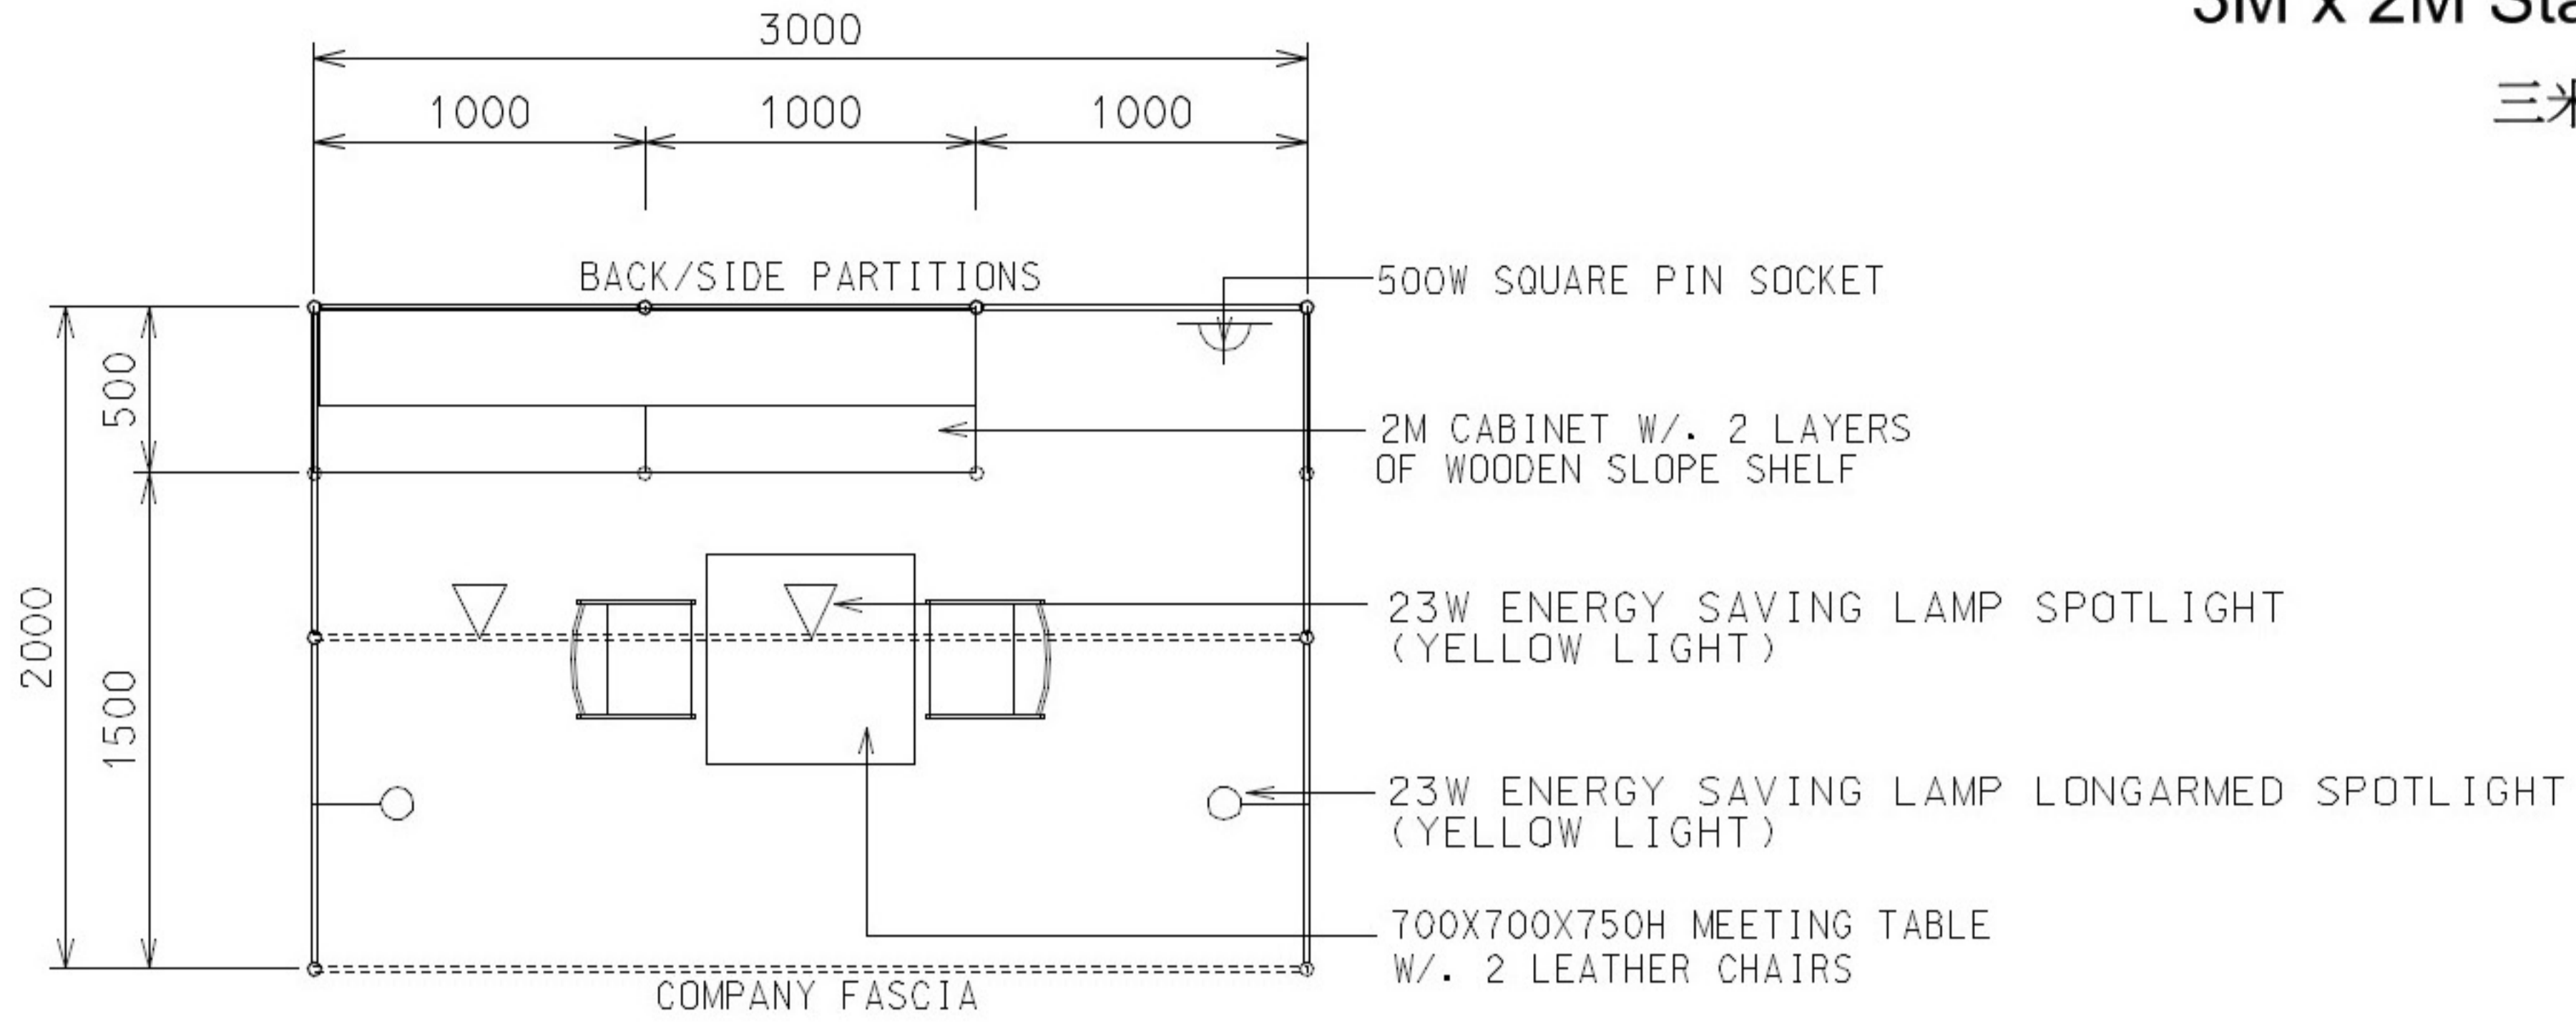

3M x 2M Standard Booth

三米乘二米標準攤位

PLAN

PERSPECTIVE

ELEVATION

BOOTH SPECIFICATIONS		QTY.
	1000W x 500D x 750H CABINET	2
	2000W x 300D SLOPE WOODEN DISPLAY SHELF	2
	23W ENERGY SAVING LAMP SPOTLIGHT(YELLOW LIGHT)	2
	23W ENERGY SAVING LAMP LONGARMED SPOTLIGHT (YELLOW LIGHT)	2
	700W x 700D x 750H MEETING TABLE	1
	BLACK LEATHER CHAIR	2
	CEILING BEAM	3M
	500W SOCKET	1
	RUBBISH BIN & CARPET (6sqm.)	

*The Hong Kong Trade Development Council reserves the right to change the configuration if necessary.

*如有需要，香港貿易發展局有權更改攤位結構。

3M x 2M Corner Booth

三米乘二米角位攤位

PLAN

PERSPECTIVE

ELEVATION

BOOTH SPECIFICATIONS		QTY.
	1000W x 500D x 750H CABINET	2
	2000W x 300D SLOPE WOODEN DISPLAY SHELF	2
	23W ENERGY SAVING LAMP SPOTLIGHT(YELLOW LIGHT)	2
	23W ENERGY SAVING LAMP LONGARMED SPOTLIGHT (YELLOW LIGHT)	2
	700W x 700D x 750H MEETING TABLE	1
	BLACK LEATHER CHAIR	2
	CEILING BEAM	3M
	500W SOCKET	1
	RUBBISH BIN & CARPET (6sqm.)	