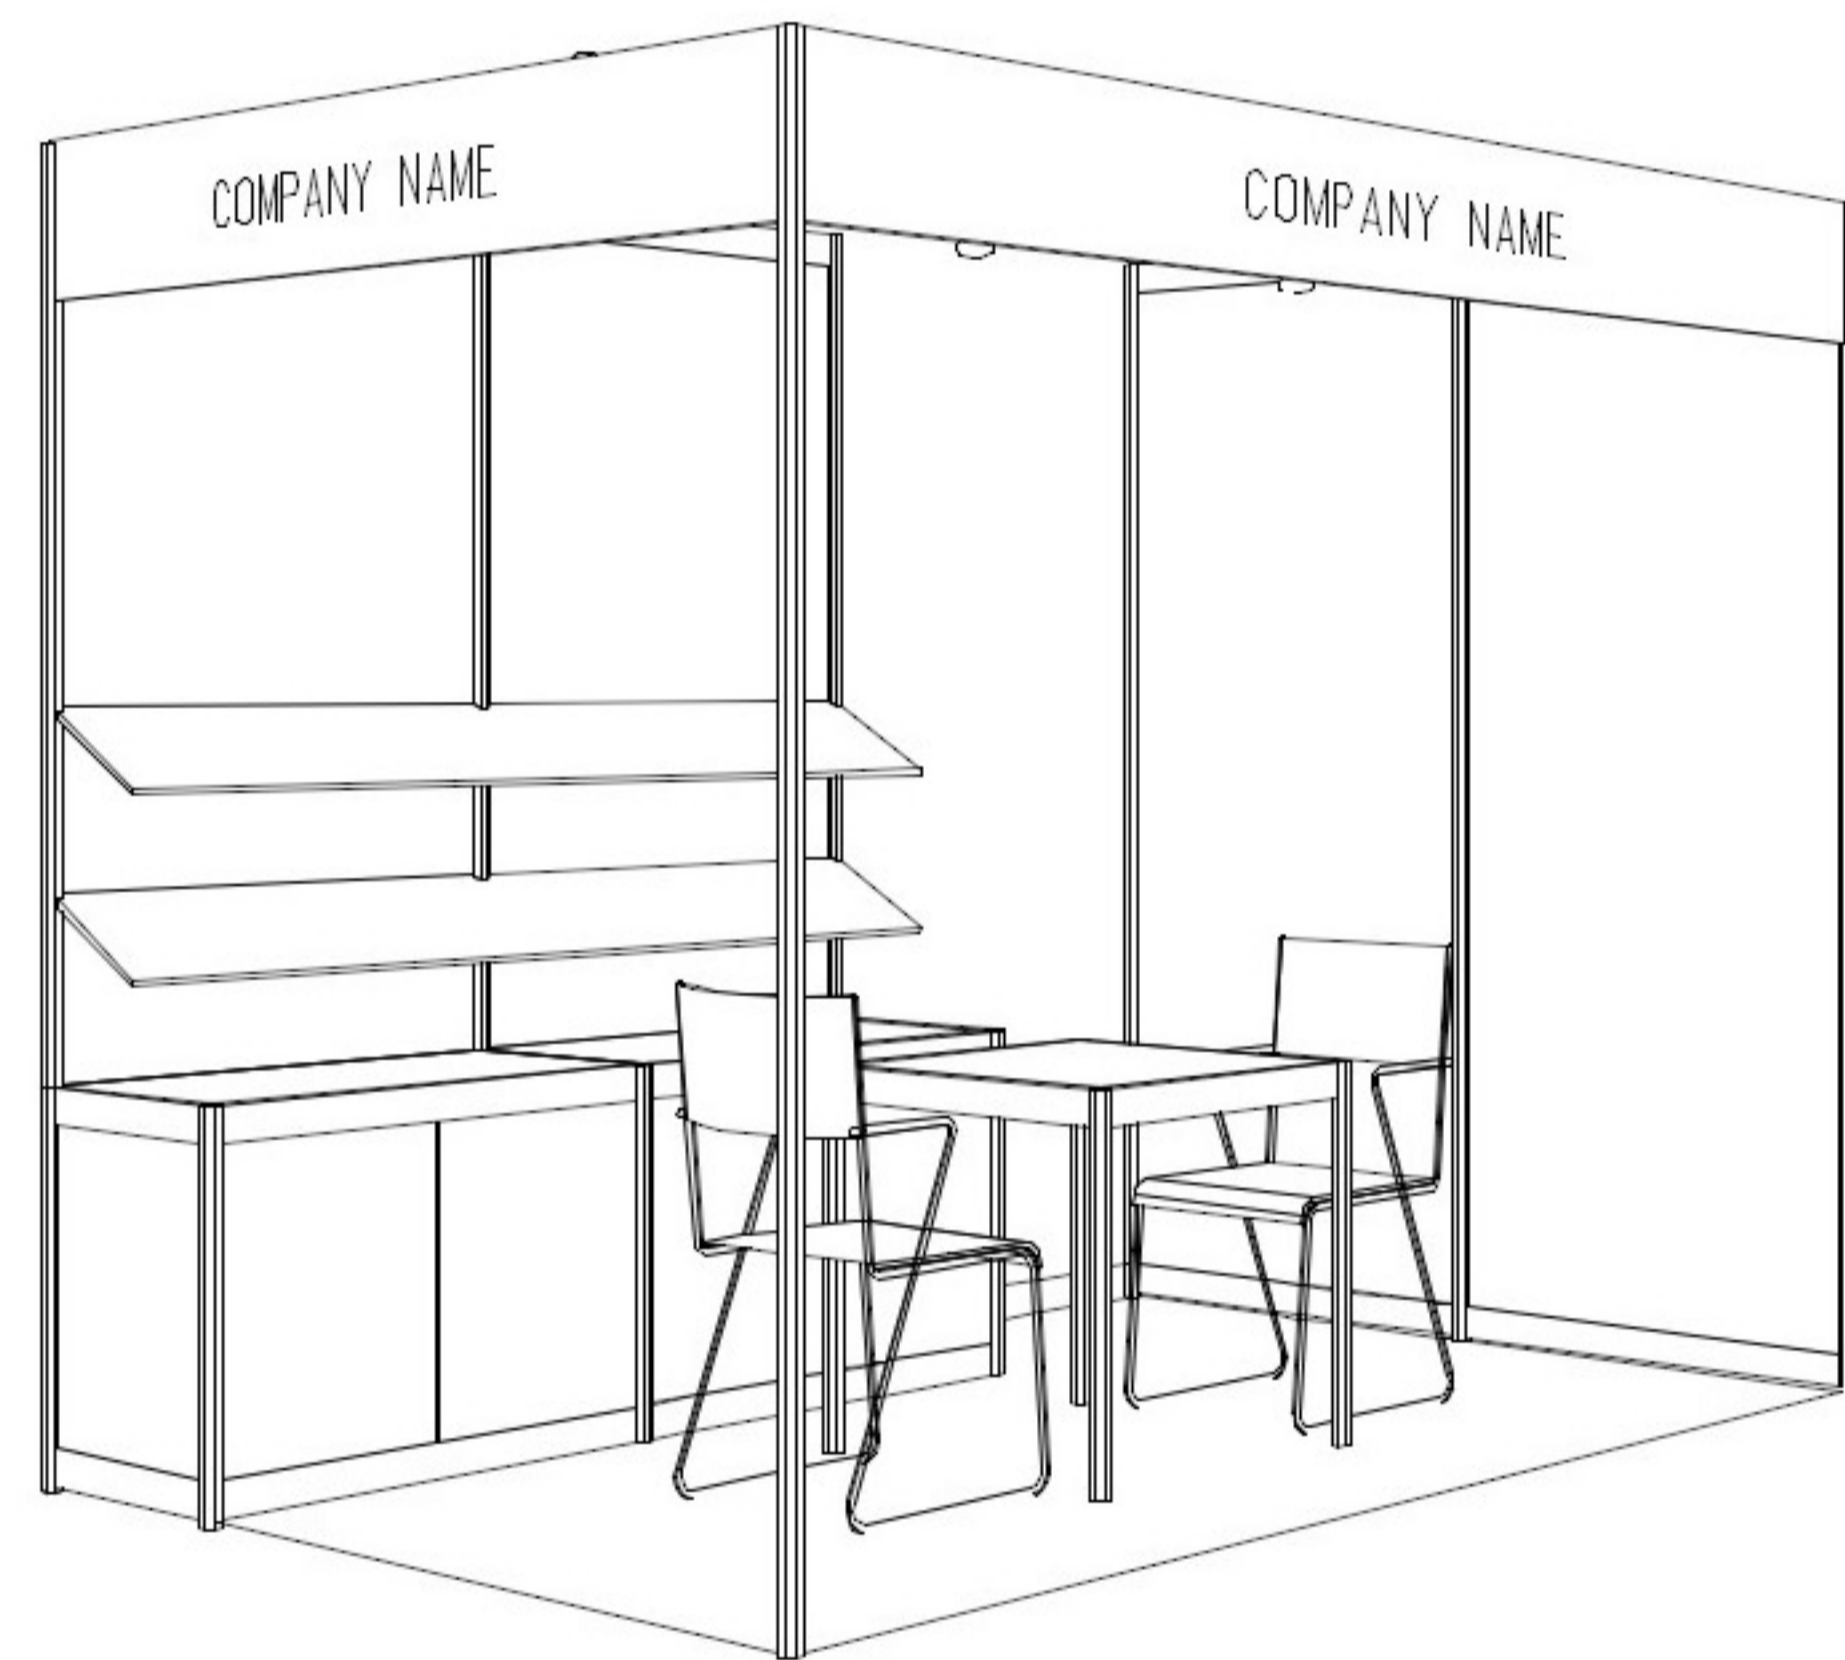

3M x 2M Standard Booth

三米乘二米標準攤位

PLAN

PERSPECTIVE

ELEVATION

BOOTH SPECIFICATIONS		QTY.
	1000W x 500D x 750H CABINET	2
	2000W x 300D SLOPE WOODEN DISPLAY SHELF	2
	23W ENERGY SAVING LAMP SPOTLIGHT(YELLOW LIGHT)	2
	23W ENERGY SAVING LAMP LONGARMED SPOTLIGHT (YELLOW LIGHT)	2
	700W x 700D x 750H MEETING TABLE	1
	BLACK LEATHER CHAIR	2
	CEILING BEAM	3M
	500W SOCKET	1
	RUBBISH BIN & CARPET (6sqm.)	

*The Hong Kong Trade Development Council reserves the right to change the configuration if necessary.

*如有需要，香港貿易發展局有權更改攤位結構。

3M x 2M Corner Booth

三米乘二米角位攤位

PLAN

PERSPECTIVE

ELEVATION

BOOTH SPECIFICATIONS		QTY.
	1000W x 500D x 750H CABINET	2
	2000W x 300D SLOPE WOODEN DISPLAY SHELF	2
	23W ENERGY SAVING LAMP SPOTLIGHT(YELLOW LIGHT)	2
	23W ENERGY SAVING LAMP LONGARMED SPOTLIGHT (YELLOW LIGHT)	2
	700W x 700D x 750H MEETING TABLE	1
	BLACK LEATHER CHAIR	2
	CEILING BEAM	3M
	500W SOCKET	1
	RUBBISH BIN & CARPET (6sqm.)	