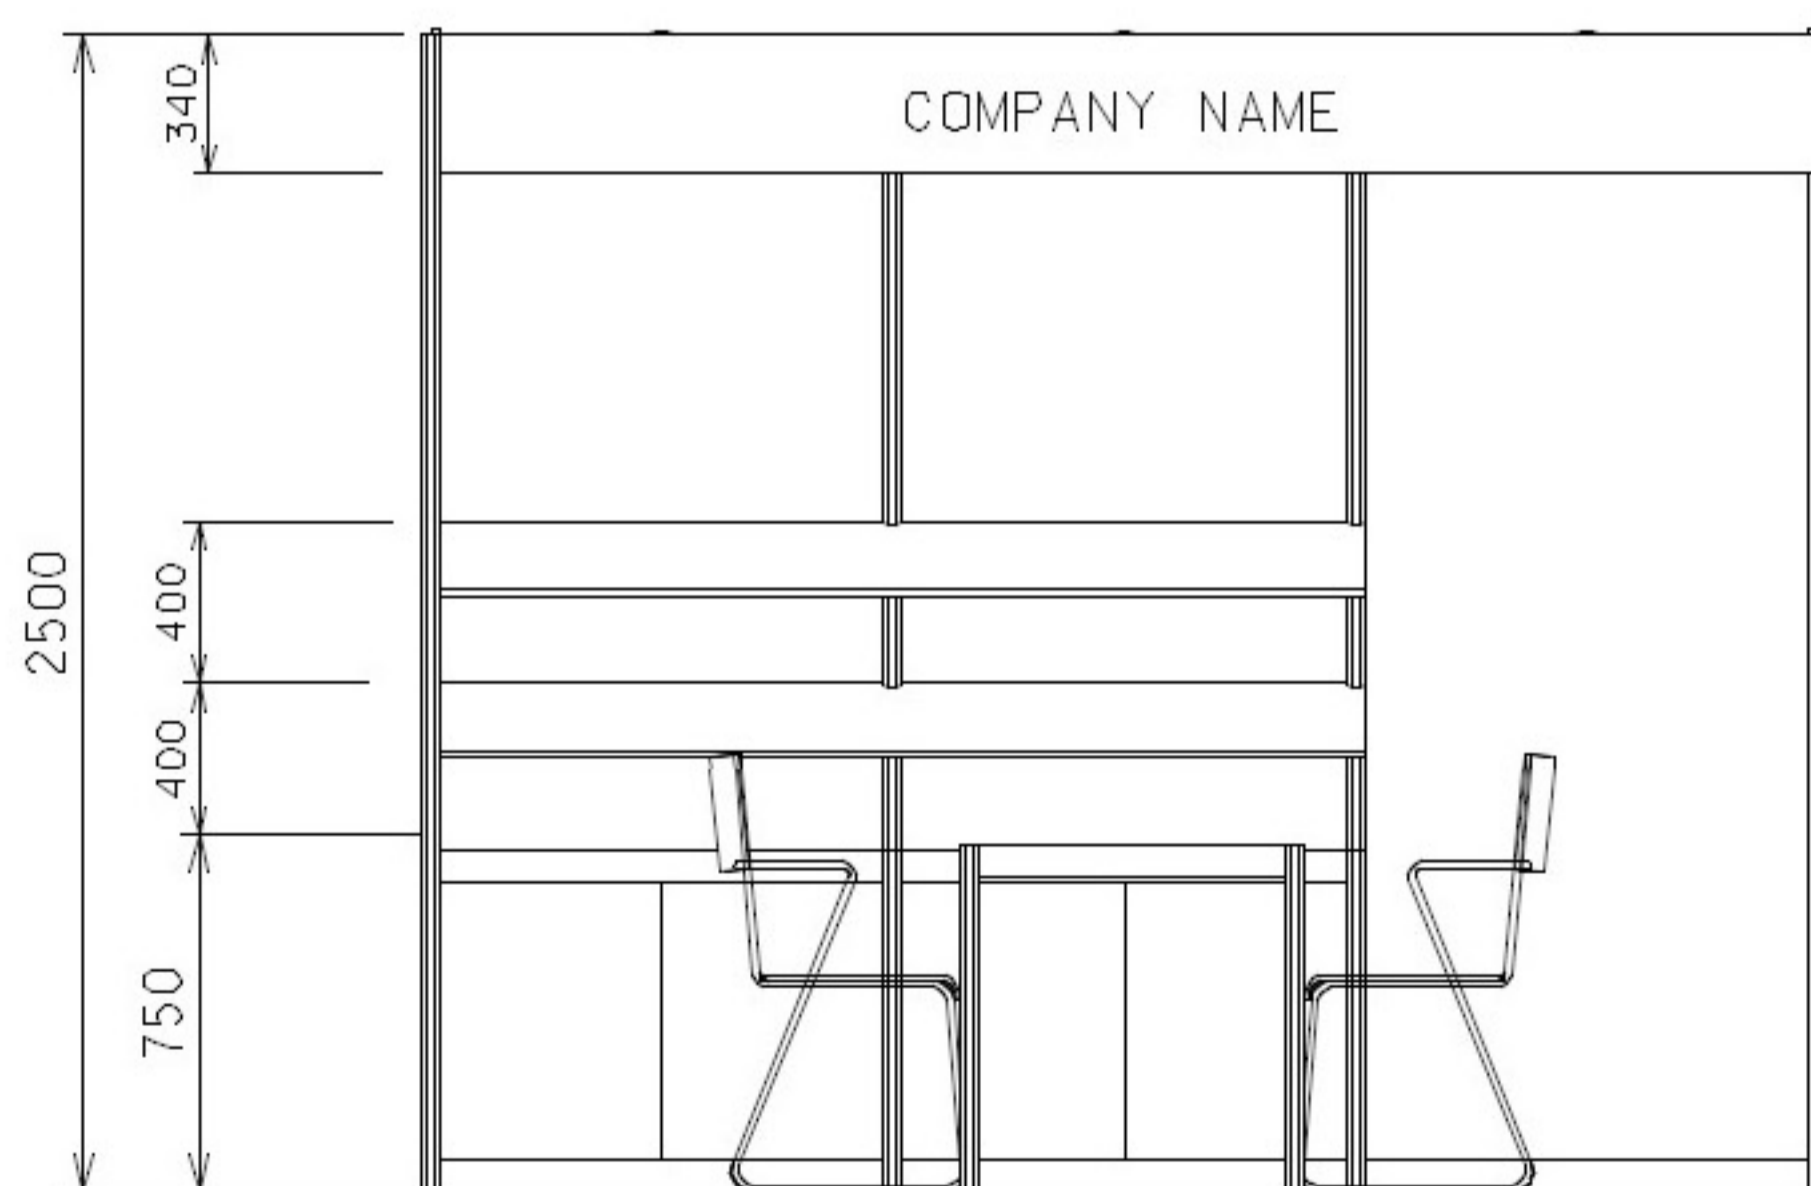

3M x 2M Standard Booth

三米乘二米標準攤位

PLAN

PERSPECTIVE

ELEVATION

BOOTH SPECIFICATIONS		QTY.
	1000W x 500D x 750H CABINET	2
	2000W x 300D SLOPE WOODEN DISPLAY SHELF	2
	23W ENERGY SAVING LAMP SPOTLIGHT(YELLOW LIGHT)	2
	23W ENERGY SAVING LAMP LONGARMED SPOTLIGHT (YELLOW LIGHT)	2
	700W x 700D x 750H MEETING TABLE	1
	BLACK LEATHER CHAIR	2
	CEILING BEAM	3M
	500W SOCKET	1
	RUBBISH BIN & CARPET (6sqm.)	

*The Hong Kong Trade Development Council reserves the right to change the configuration if necessary.

*如有需要，香港貿易發展局有權更改攤位結構。

3M x 2M Corner Booth

三米乘二米角位攤位

PLAN

PERSPECTIVE

ELEVATION

BOOTH SPECIFICATIONS		QTY.
	1000W x 500D x 750H CABINET	2
	2000W x 300D SLOPE WOODEN DISPLAY SHELF	2
	23W ENERGY SAVING LAMP SPOTLIGHT(YELLOW LIGHT)	2
	23W ENERGY SAVING LAMP LONGARMED SPOTLIGHT (YELLOW LIGHT)	2
	700W x 700D x 750H MEETING TABLE	1
	BLACK LEATHER CHAIR	2
	CEILING BEAM	3M
	500W SOCKET	1
	RUBBISH BIN & CARPET (6sqm.)	