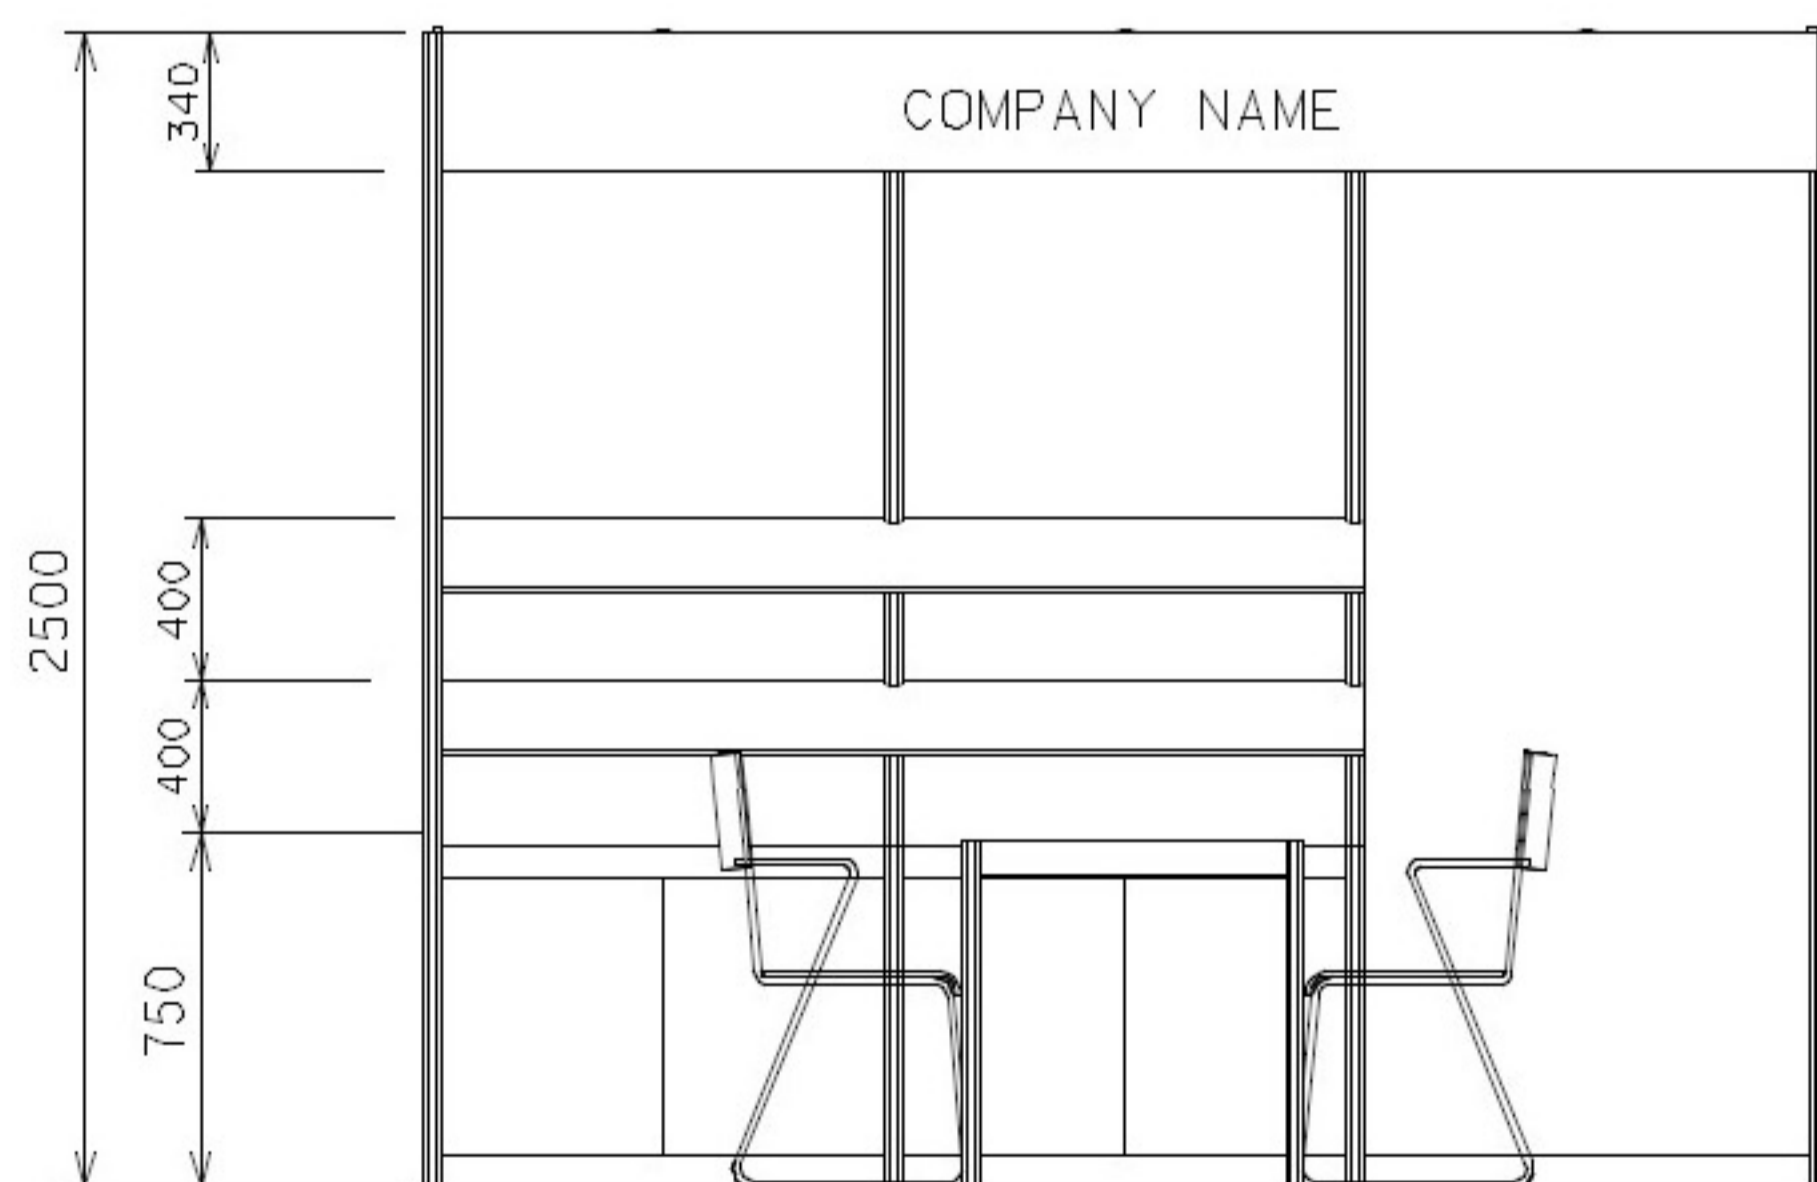

3M x 2M Standard Booth

三米乘二米標準攤位

PLAN

PERSPECTIVE

ELEVATION

BOOTH SPECIFICATIONS		QTY.
	1000W x 500D x 750H CABINET	2
	2000W x 300D SLOPE WOODEN DISPLAY SHELF	2
	23W ENERGY SAVING LAMP SPOTLIGHT(YELLOW LIGHT)	2
	23W ENERGY SAVING LAMP LONGARMED SPOTLIGHT (YELLOW LIGHT)	2
	700W x 700D x 750H MEETING TABLE	1
	BLACK LEATHER CHAIR	2
	CEILING BEAM	3M
	500W SOCKET	1
	RUBBISH BIN & CARPET (6sqm.)	

*The Hong Kong Trade Development Council reserves the right to change the configuration if necessary.

*如有需要，香港貿易發展局有權更改攤位結構。

3M x 2M Corner Booth

三米乘二米角位攤位

PLAN

PERSPECTIVE

ELEVATION

BOOTH SPECIFICATIONS		QTY.
	1000W x 500D x 750H CABINET	2
	2000W x 300D SLOPE WOODEN DISPLAY SHELF	2
	23W ENERGY SAVING LAMP SPOTLIGHT(YELLOW LIGHT)	2
	23W ENERGY SAVING LAMP LONGARMED SPOTLIGHT (YELLOW LIGHT)	2
	700W x 700D x 750H MEETING TABLE	1
	BLACK LEATHER CHAIR	2
	CEILING BEAM	3M
	500W SOCKET	1
	RUBBISH BIN & CARPET (6sqm.)	