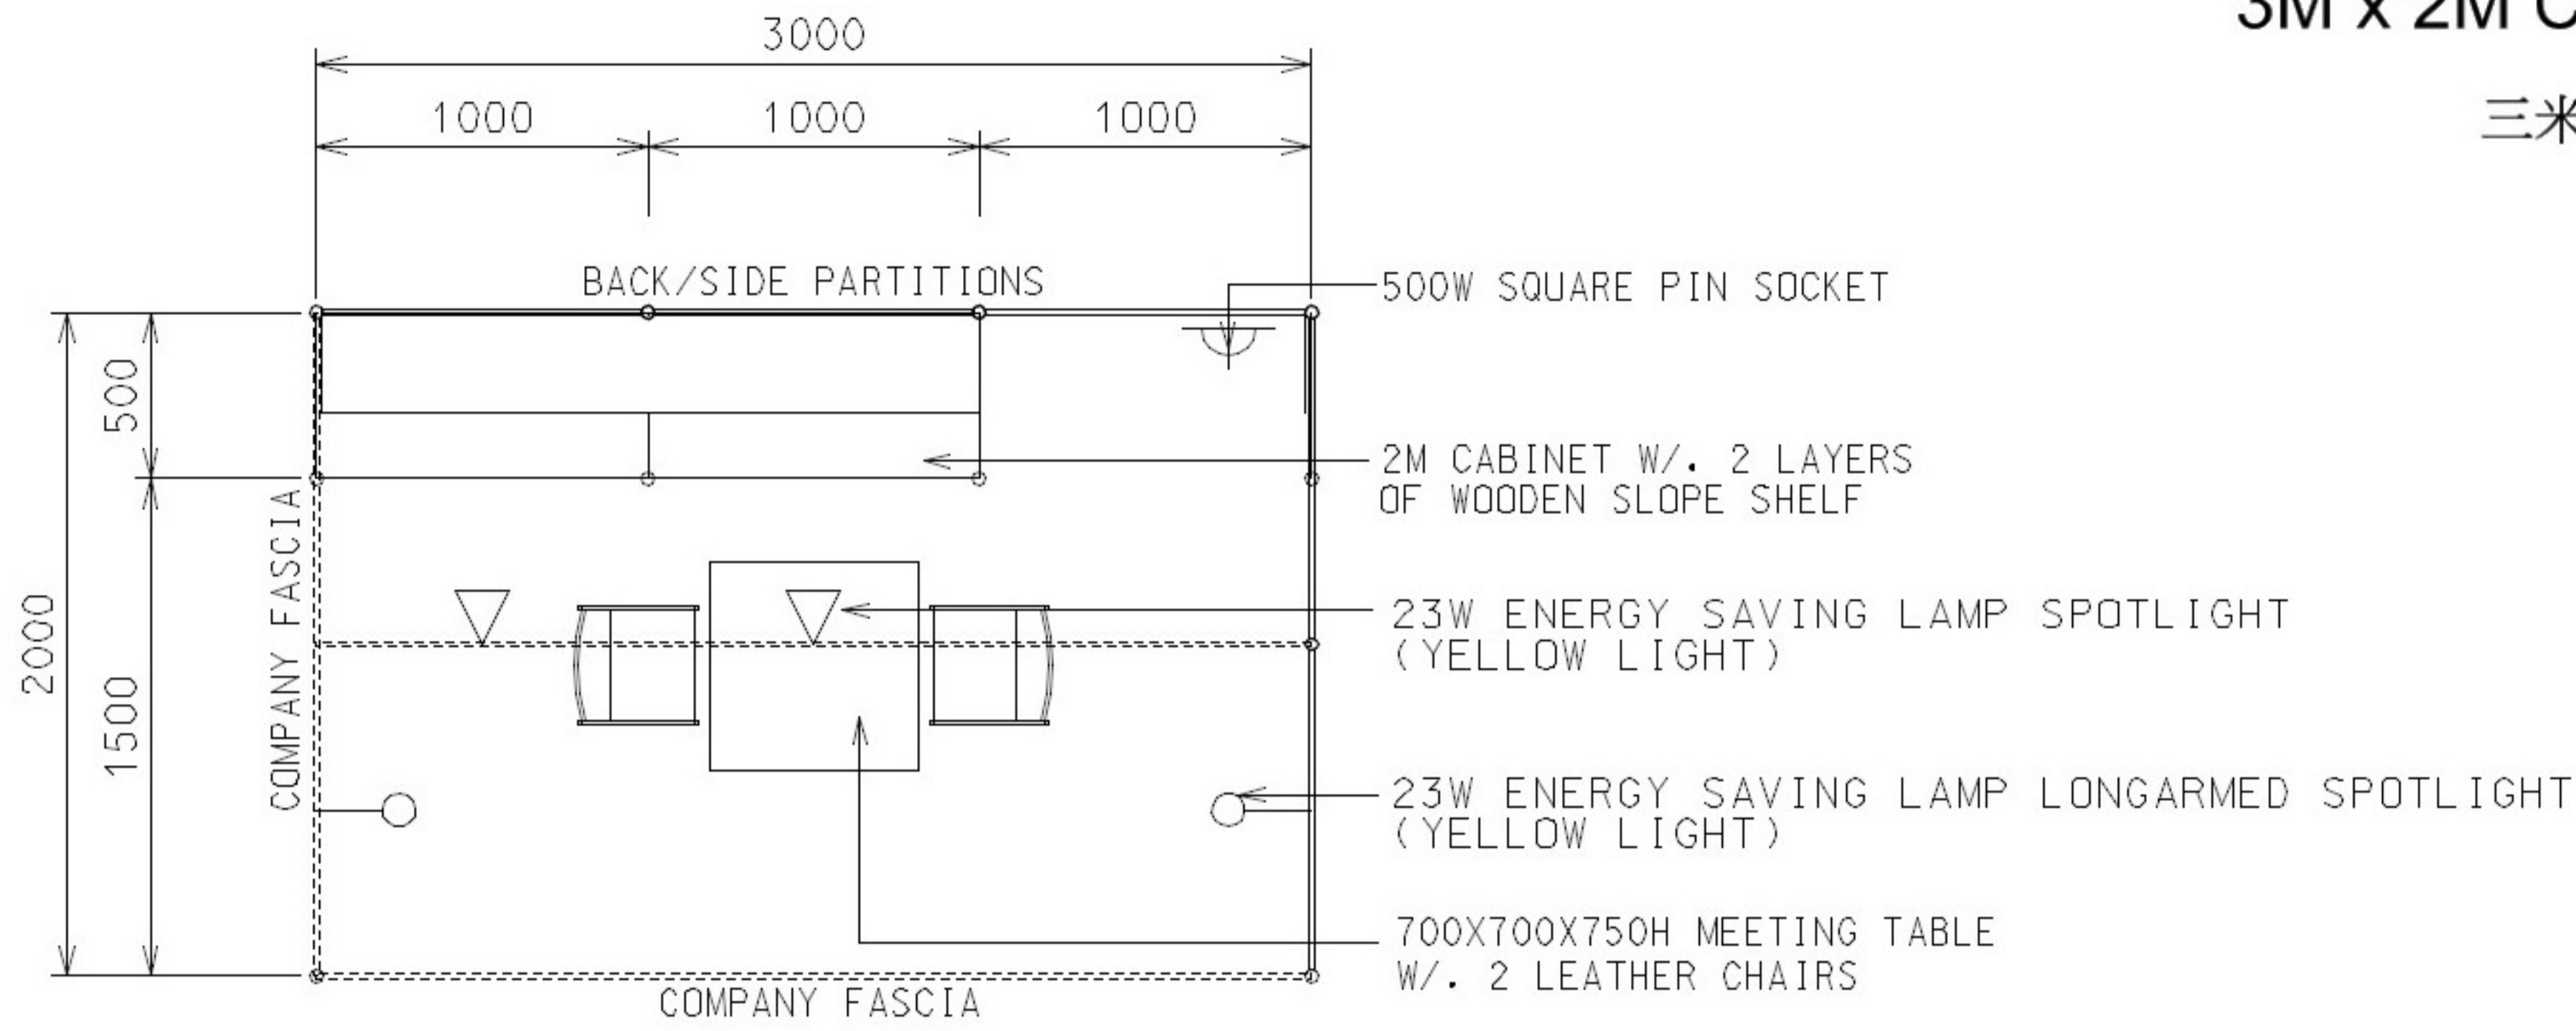

3M x 2M Standard Booth

三米乘二米標準攤位

PLAN

PERSPECTIVE

ELEVATION

BOOTH SPECIFICATIONS		QTY.
	1000W x 500D x 750H CABINET	2
	2000W x 300D SLOPE WOODEN DISPLAY SHELF	2
	23W ENERGY SAVING LAMP SPOTLIGHT(YELLOW LIGHT)	2
	23W ENERGY SAVING LAMP LONGARMED SPOTLIGHT (YELLOW LIGHT)	2
	700W x 700D x 750H MEETING TABLE	1
	BLACK LEATHER CHAIR	2
	CEILING BEAM	3M
	500W SOCKET	1
	RUBBISH BIN & CARPET (6sqm.)	

*The Hong Kong Trade Development Council reserves the right to change the configuration if necessary.

*如有需要，香港貿易發展局有權更改攤位結構。

3M x 2M Corner Booth

三米乘二米角位攤位

PLAN

PERSPECTIVE

ELEVATION

BOOTH SPECIFICATIONS		QTY.
	1000W x 500D x 750H CABINET	2
	2000W x 300D SLOPE WOODEN DISPLAY SHELF	2
	23W ENERGY SAVING LAMP SPOTLIGHT(YELLOW LIGHT)	2
	23W ENERGY SAVING LAMP LONGARMED SPOTLIGHT (YELLOW LIGHT)	2
	700W x 700D x 750H MEETING TABLE	1
	BLACK LEATHER CHAIR	2
	CEILING BEAM	3M
	500W SOCKET	1
	RUBBISH BIN & CARPET (6sqm.)	