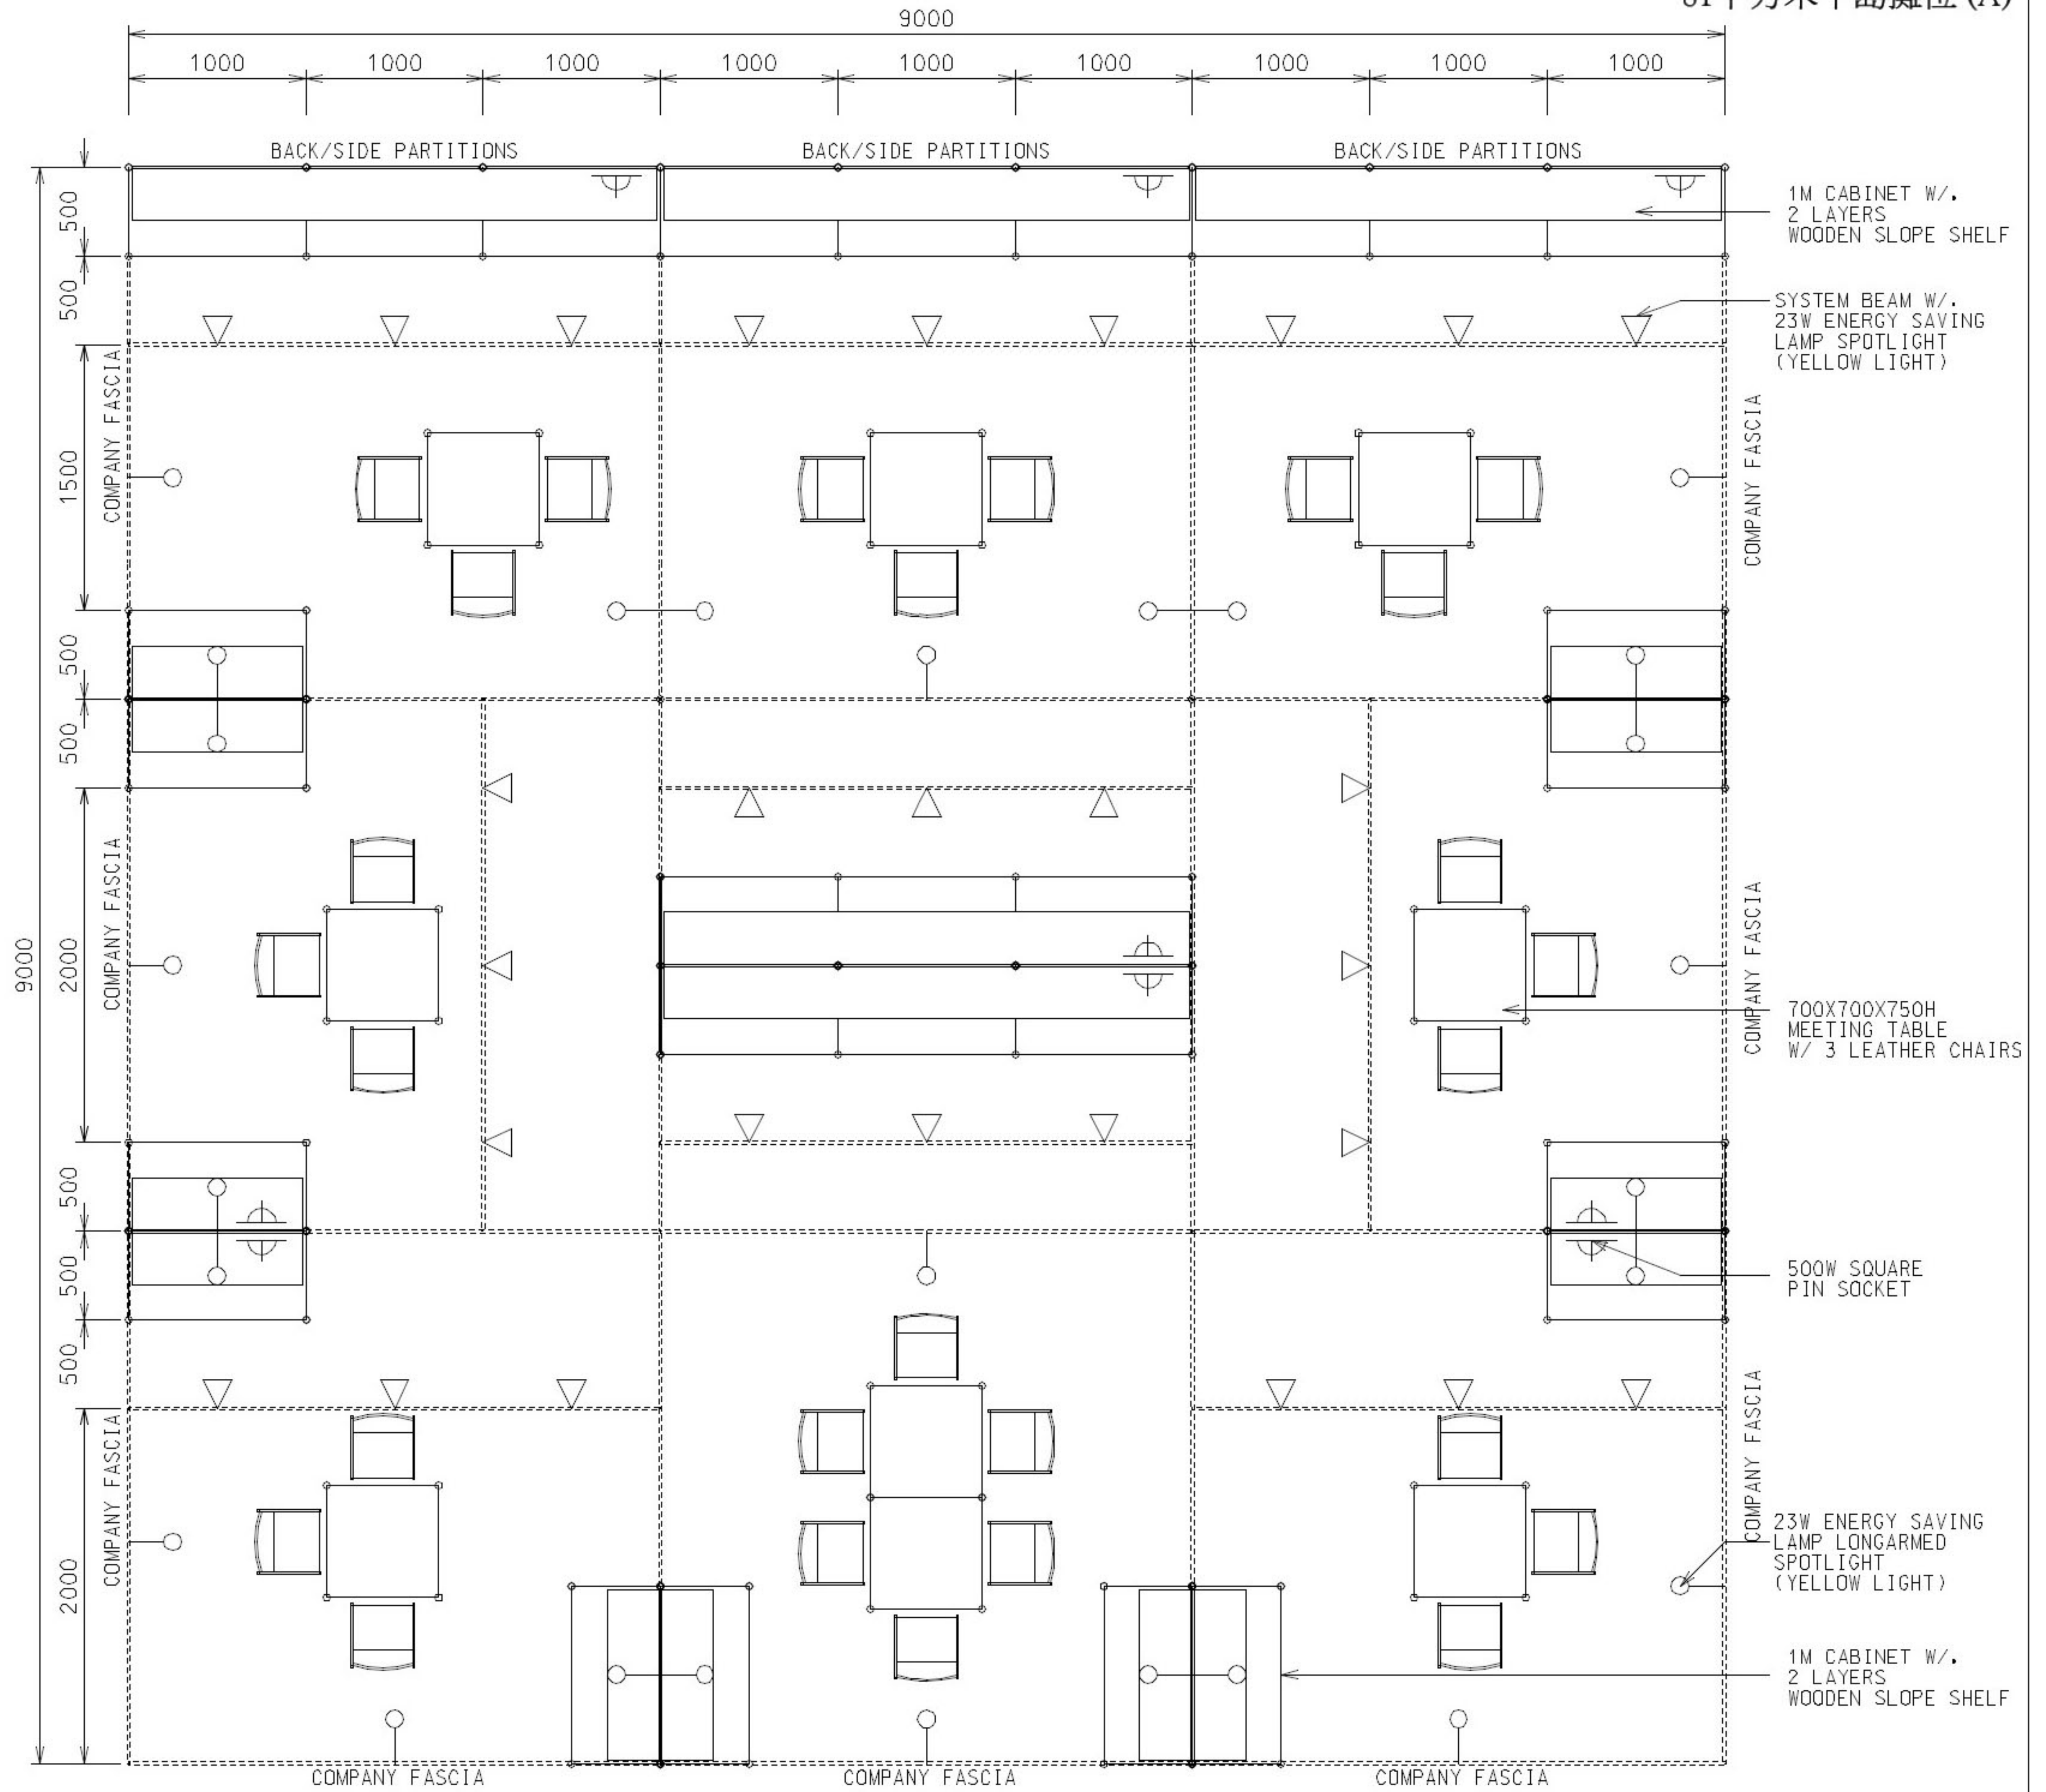

81 Sq.m. Odd Size Peninsula Booth (A)

81平方米半島攤位 (A)

BOOTH SPECIFICATIONS		QTY.
	1000W x 500D x 750H CABINET	27
	1000W x 300D SLOPE WOODEN DISPLAY SHELF	24
	3000W x 300D SLOPE WOODEN DISPLAY SHELF	10
	23W ENERGY SAVING LAMP SPOTLIGHT (YELLOW LIGHT)	27
	23W ENERGY SAVING LAMP LONGARMED SPOTLIGHT (YELLOW LIGHT)	27
	700W x 700D x 750H MEETING TABLE	9
	BLACK LEATHER CHAIR	27
	CEILING BEAM	27M
	500W SOCKET	9
	RUBBISH BIN & CARPET (81sqm.)	