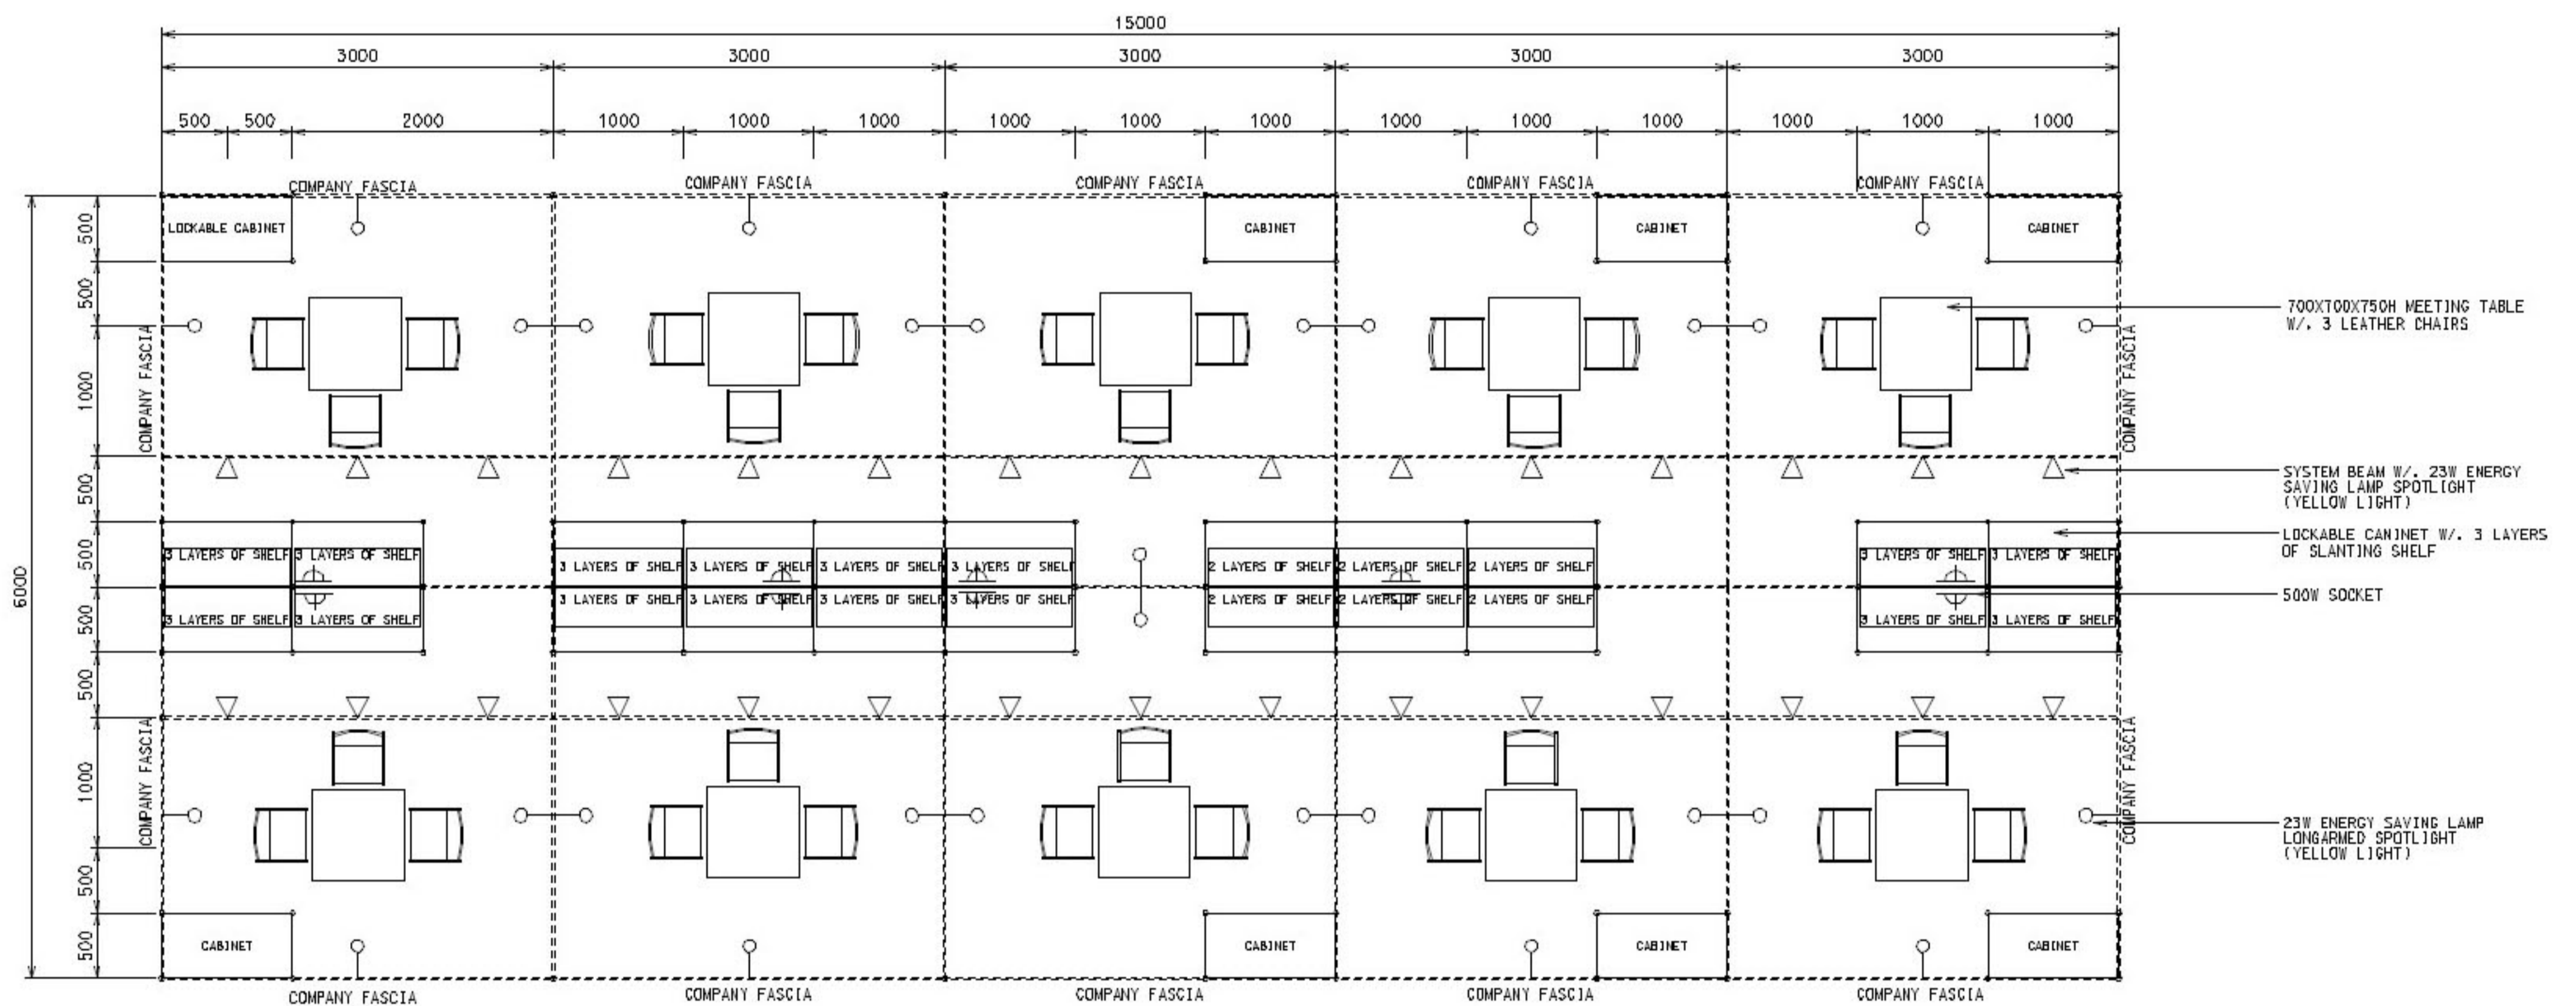

90 Sq.m. Odd Size Standard Booth (A)

90平方米標準攤位 (A)

BOOTH SPECIFICATIONS		QTY.
	1000W x 500D x 750H CABINET	30
	3000W x 300D SLOPE WOODEN DISPLAY SHELF	4
	2000W x 300D SLOPE WOODEN DISPLAY SHELF	24
	23W ENERGY SAVING LAMP SPOTLIGHT (YELLOW LIGHT)	30
	23W ENERGY SAVING LAMP LONGARMED SPOTLIGHT (YELLOW LIGHT)	30
	700W x 700D x 750H MEETING TABLE	10
	BLACK LEATHER CHAIR	30
	CEILING BEAM	30M
	500W SOCKET	10
	RUBBISH BIN & CARPET (90sqm.)	